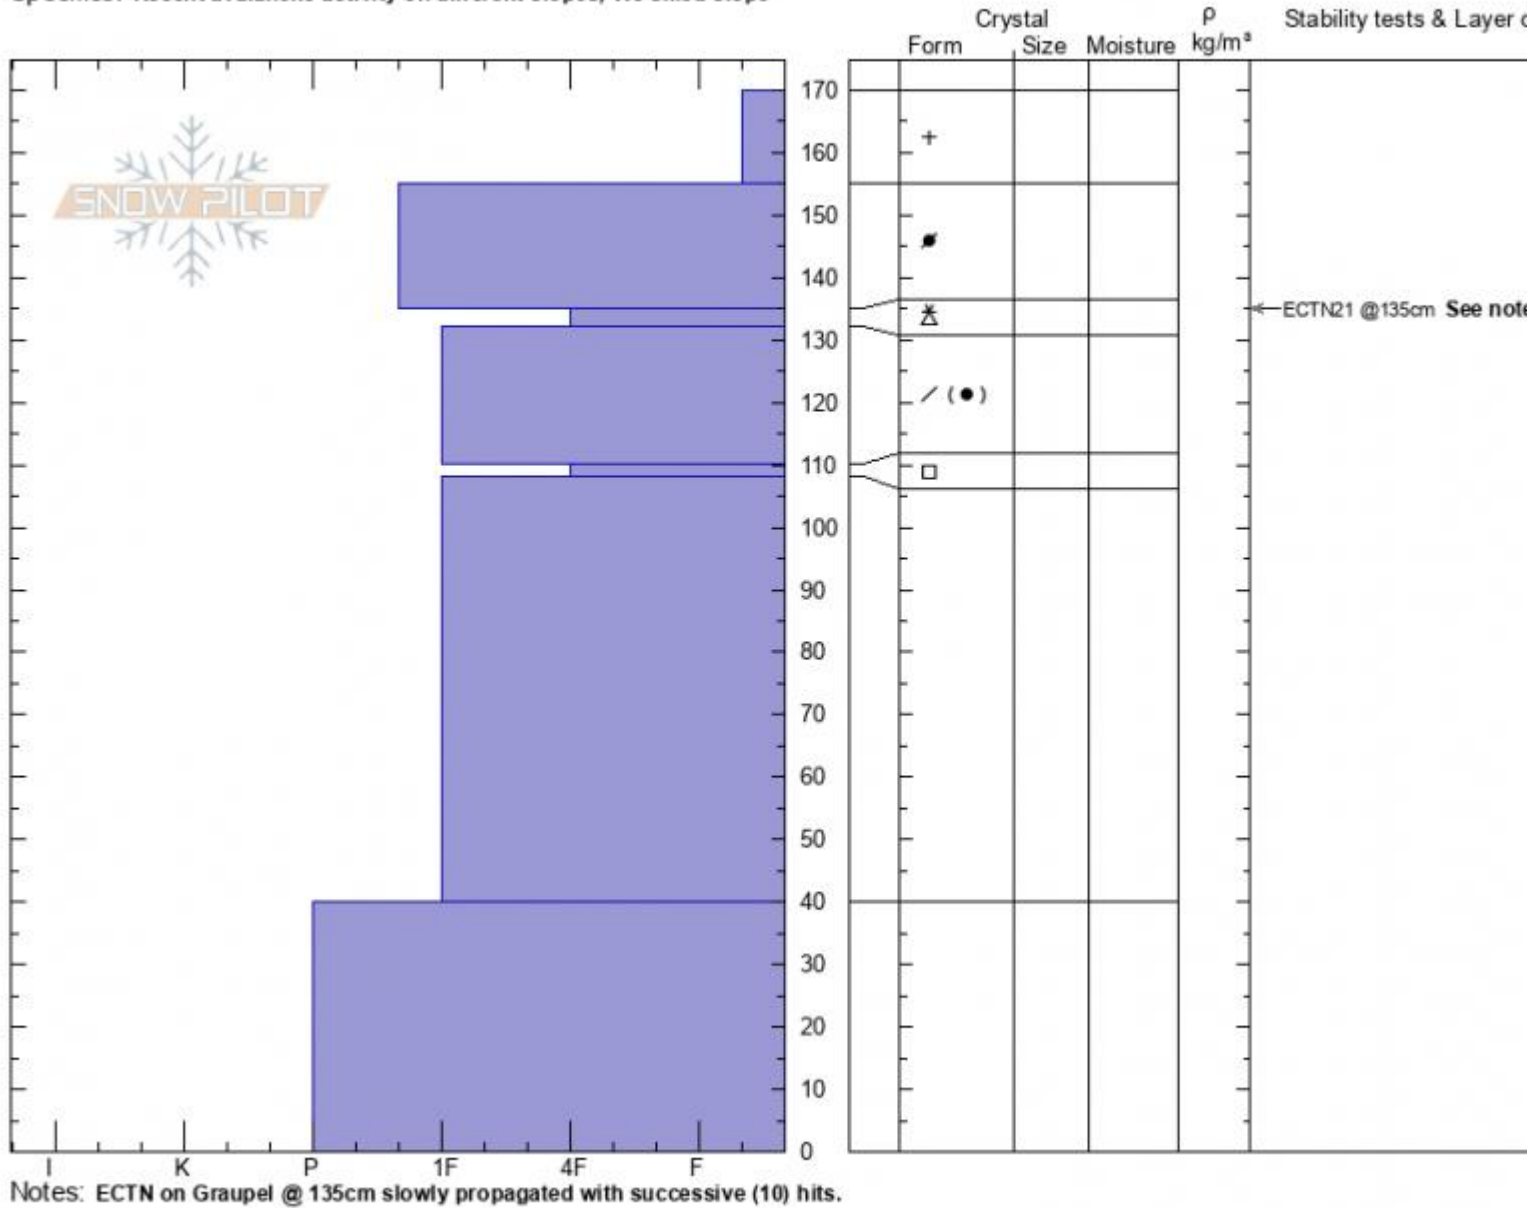

Wolverine Pk Shoulder
Cooke City
MT
 Elevation: **9509 ft**
 Aspect: **70°**
 Specifics: **Recent avalanche activity on different slopes; We skied slope**

Alex Marienthal
12/29/2020 - 10:45am
 Co-ord: **45.05552N, -110.02067W**
 Slope Angle: **29°**
 Wind Loading: **previous**

Stability: **Good**
 Air Temperature:
 Sky Cover: **CLR**
 Precipitation: **NO**
 Wind: **Calm**

HS: **170** Layer Notes:

Advisory Region
 Cooke City
 Longitude
 -110.01W
 Latitude
 45.05N
 Cooke City, 2020-12-29