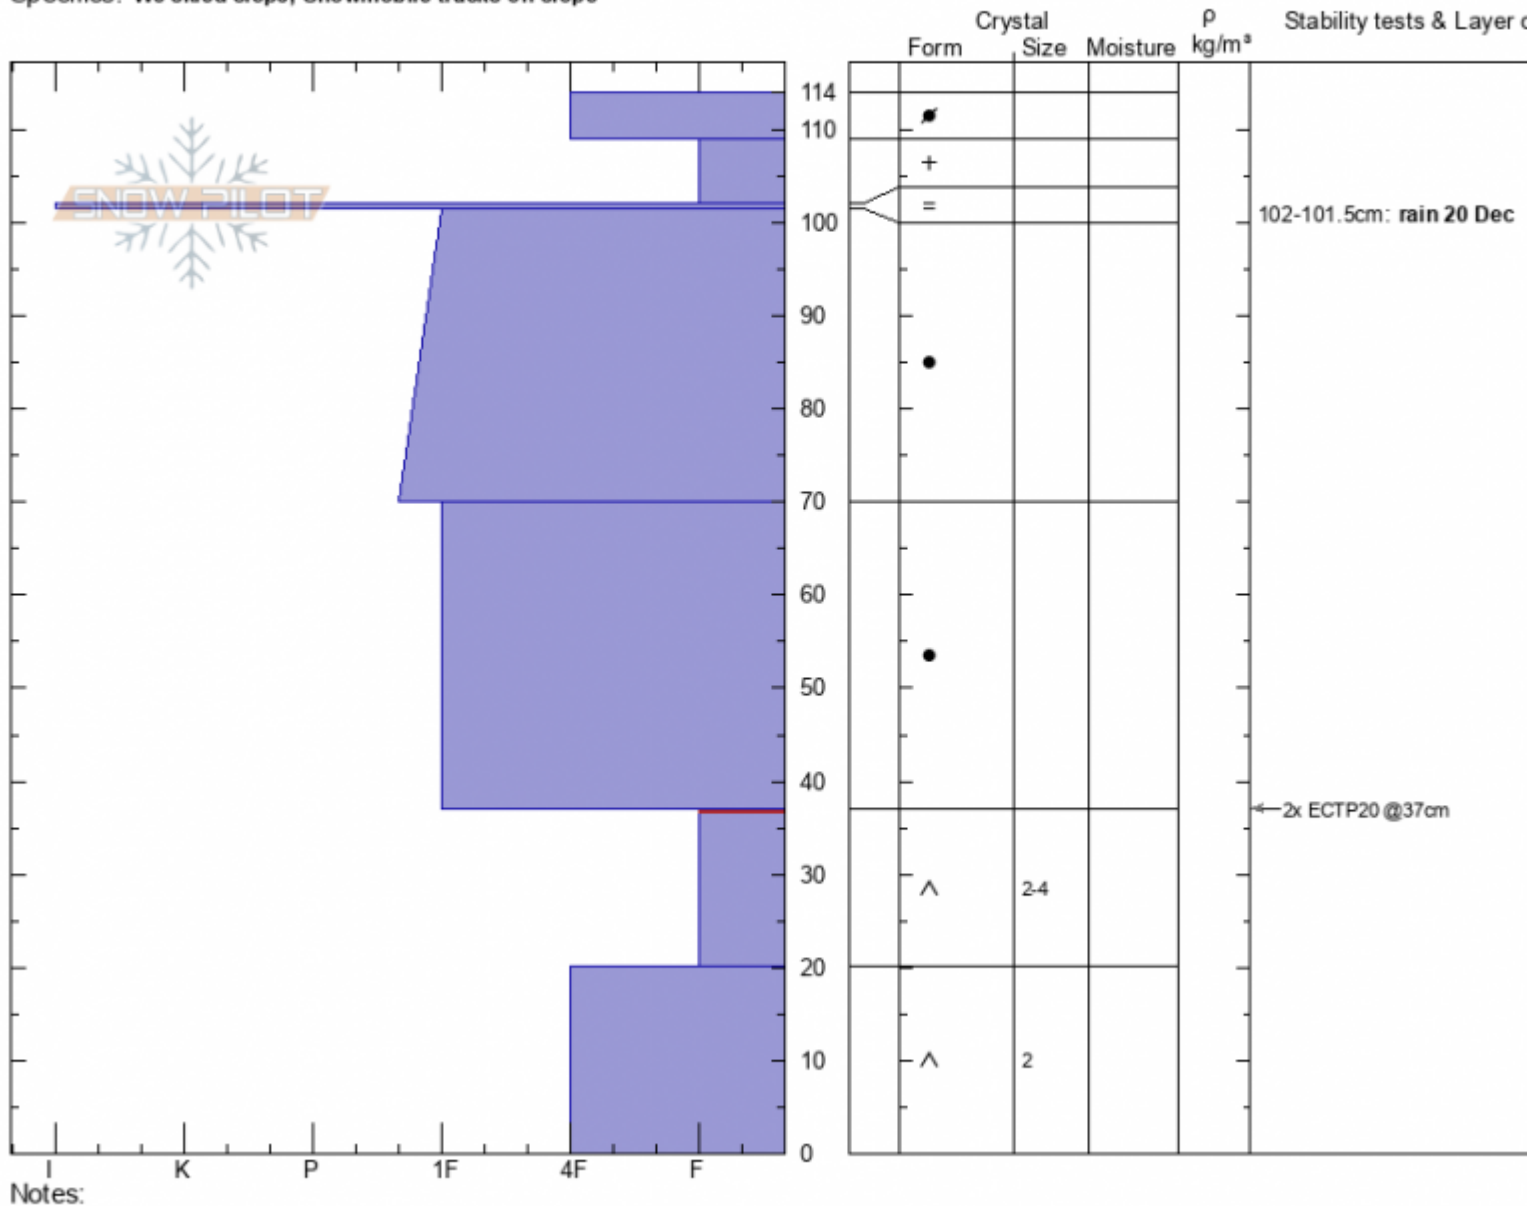

**Lionhead Ridge**  
**Lionhead Range**  
**MT**  
 Elevation: **9008 ft**  
 Aspect: **20°**  
 Specifics: **We skied slope; Snowmobile tracks on slope**

**Doug Chabot-Admin**  
**12/27/2020 - 11:40am**  
 Co-ord: **44.71538N, -111.31876W**  
 Slope Angle: **18°**  
 Wind Loading: **previous**

Stability: **Poor**  
 Air Temperature: **-8°C**  
 Sky Cover: **SCT**  
 Precipitation: **NO**  
 Wind: **W Moderate**

HS: **114** Layer Notes:  
 102-101.5cm: **rain 20 Dec**  
 37-20cm: **Problematic layer**

Advisory Region  
 Lionhead Range  
 Longitude  
 -111.32W  
 Latitude  
 44.71N

**Forecast link:** [GNFAC Avalanche Forecast for Mon Dec 28, 2020](#)  
 Lionhead Range, 2020-12-27