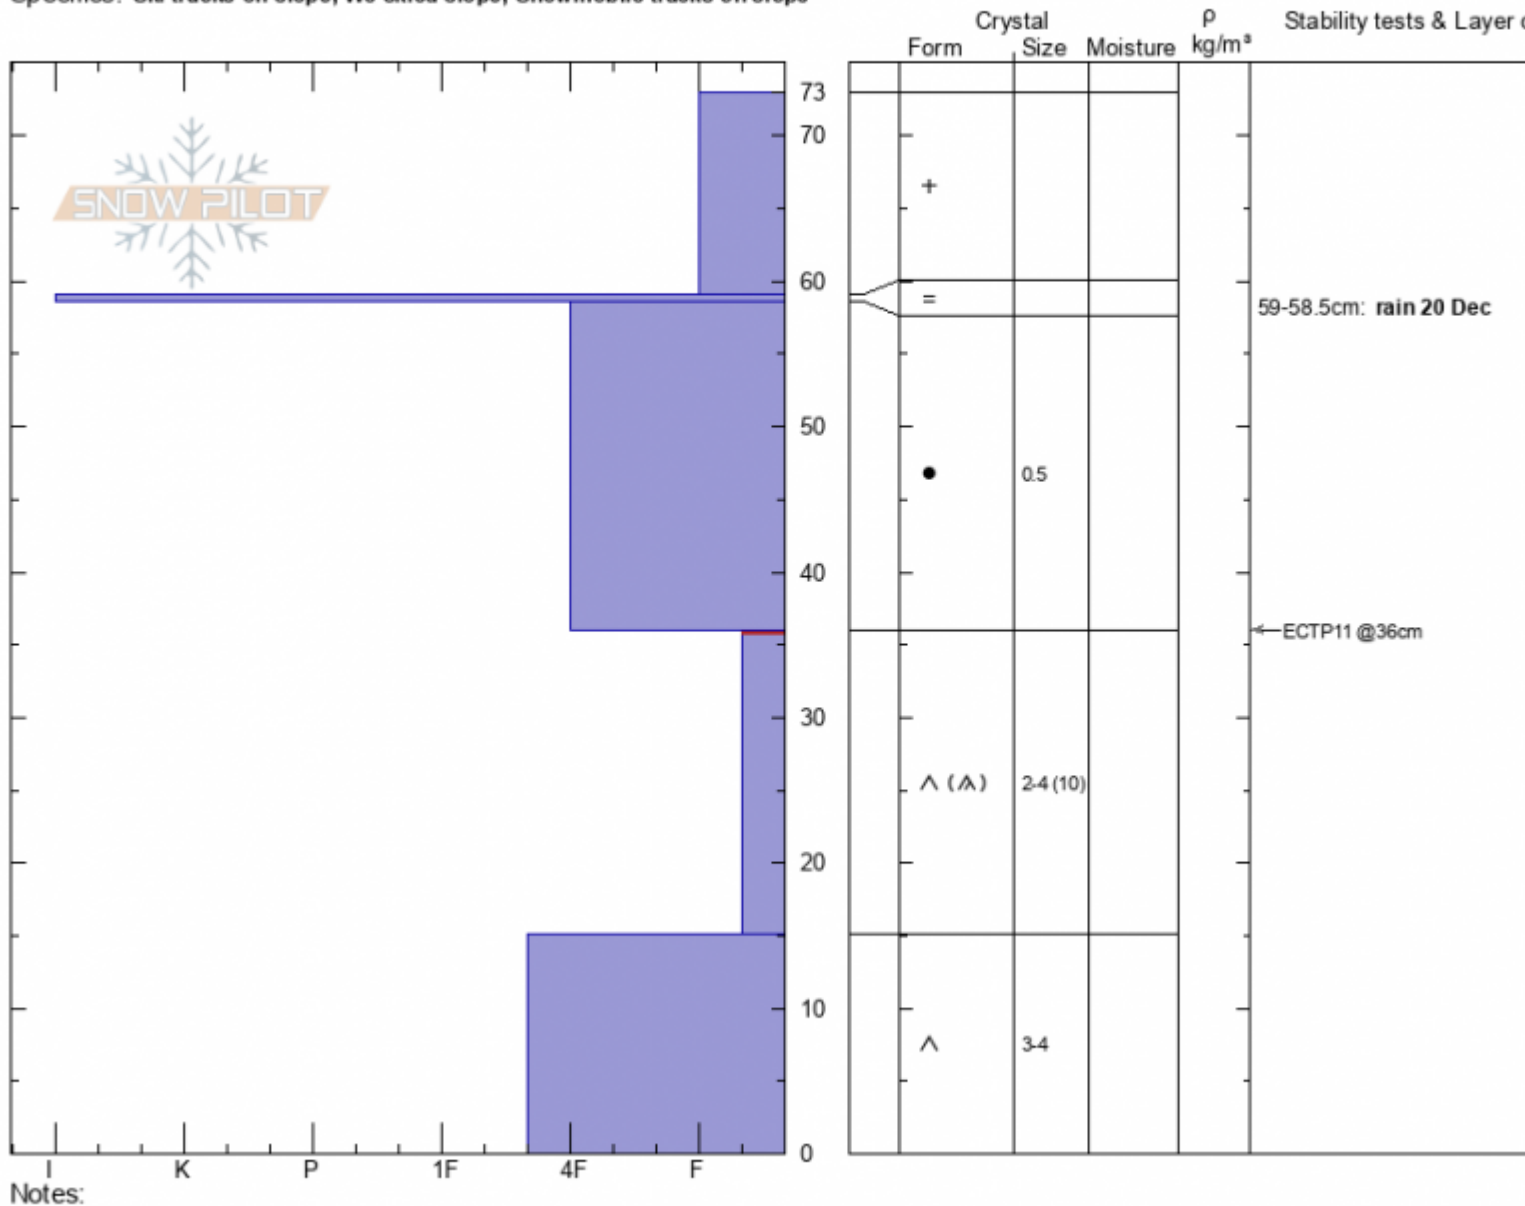

Above Ski Hill  
 Lionhead Range  
 MT  
 Elevation: 8139 ft  
 Aspect: 80°  
 Specifics: Ski tracks on slope; We skied slope; Snowmobile tracks on slope

Doug Chabot-Admin  
 12/27/2020 - 10:45am  
 Co-ord: 44.70351N, -111.29839W  
 Slope Angle: 26°  
 Wind Loading: no

Stability: **Poor**  
 Air Temperature: **-9°C**  
 Sky Cover: **BKN**  
 Precipitation: **NO**  
 Wind: **Calm**

HS: **73**      Layer Notes:  
 59-58.5cm: rain 20 Dec  
 36-15cm: Problematic layer

Advisory Region  
 Lionhead Range  
 Longitude  
 -111.29W  
 Latitude  
 44.70N  
 Lionhead Range, 2020-12-27