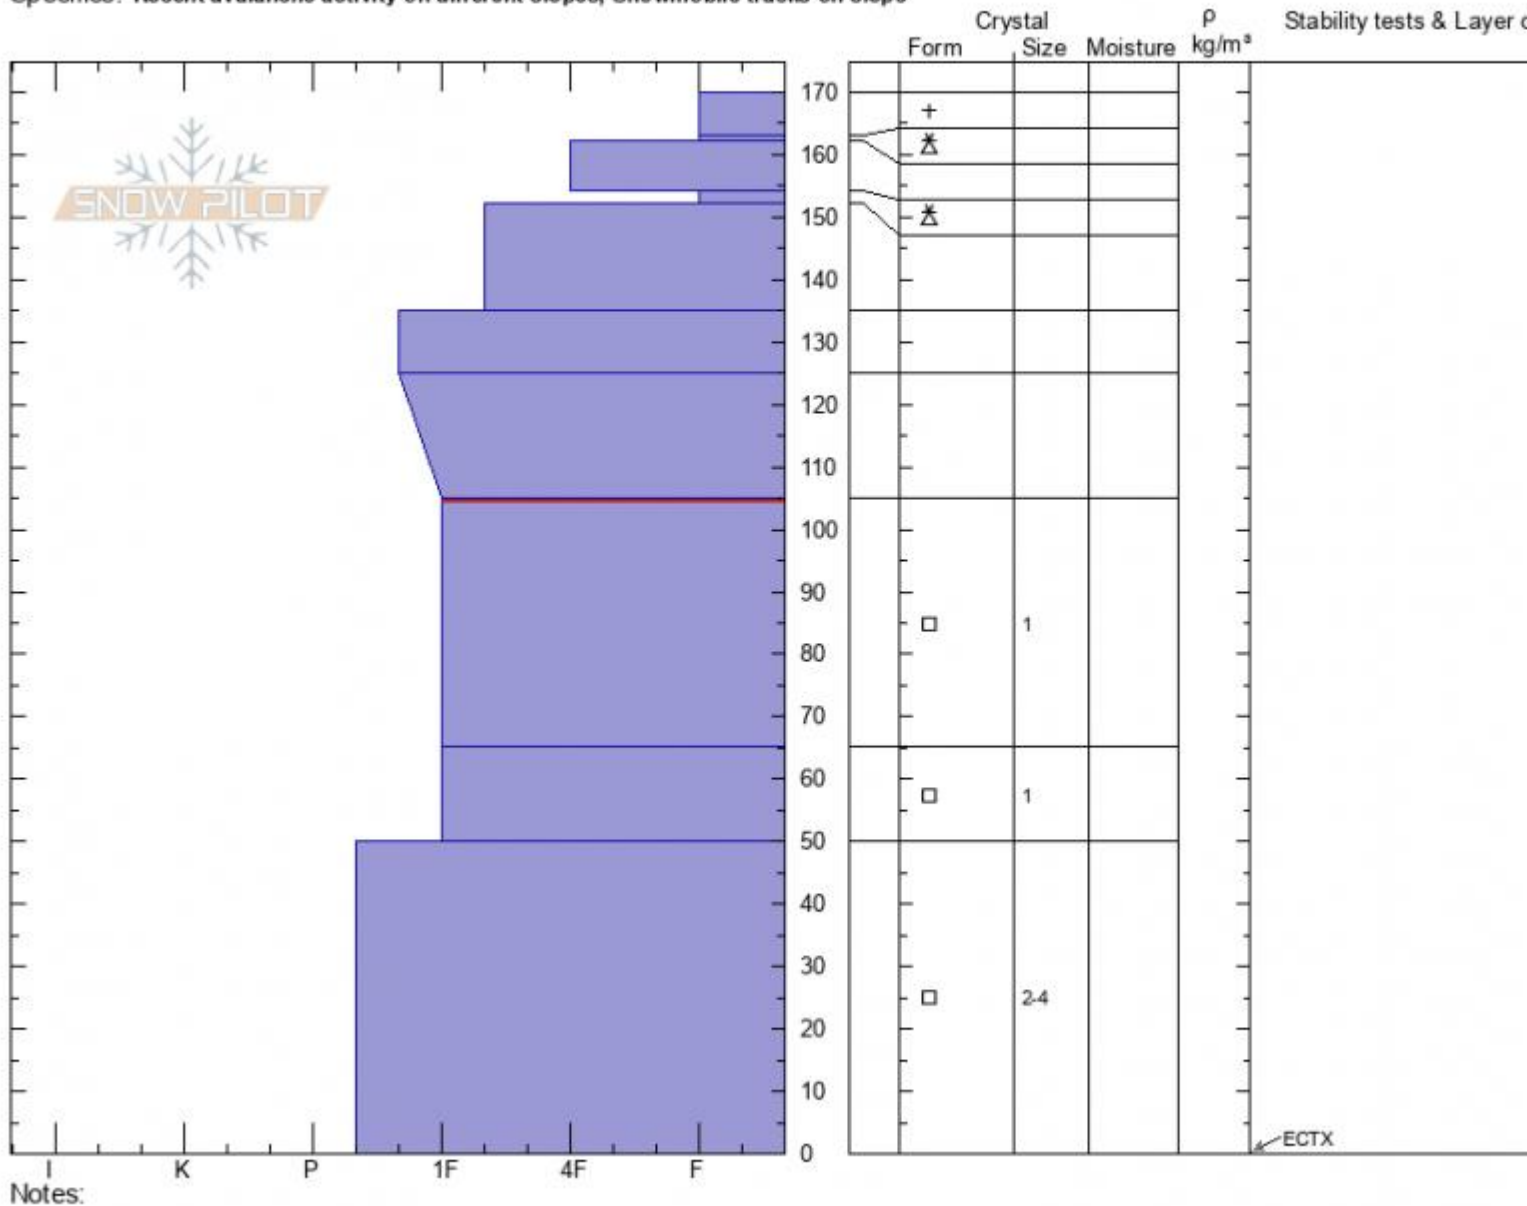

Miller Creek
Cooke City
MT
 Elevation: **9200 ft**
 Aspect: **60°**
 Specifics: Recent avalanche activity on different slopes; Snowmobile tracks on slope

Ian Hoyer
12/23/2020 - 2:00pm
 Co-ord: **45.03677N, -109.95042W**
 Slope Angle: **28°**
 Wind Loading:

Stability: **Fair**
 Air Temperature: **5°F**
 Sky Cover: **CLR**
 Precipitation: **NO**
 Wind: **Calm**

HS: **170** Layer Notes:
 PF: **40** 105-65cm: Problematic layer

Advisory Region
 Cooke City
 Longitude
 -109.97W
 Latitude
 45.04N
 Cooke City, 2020-12-26