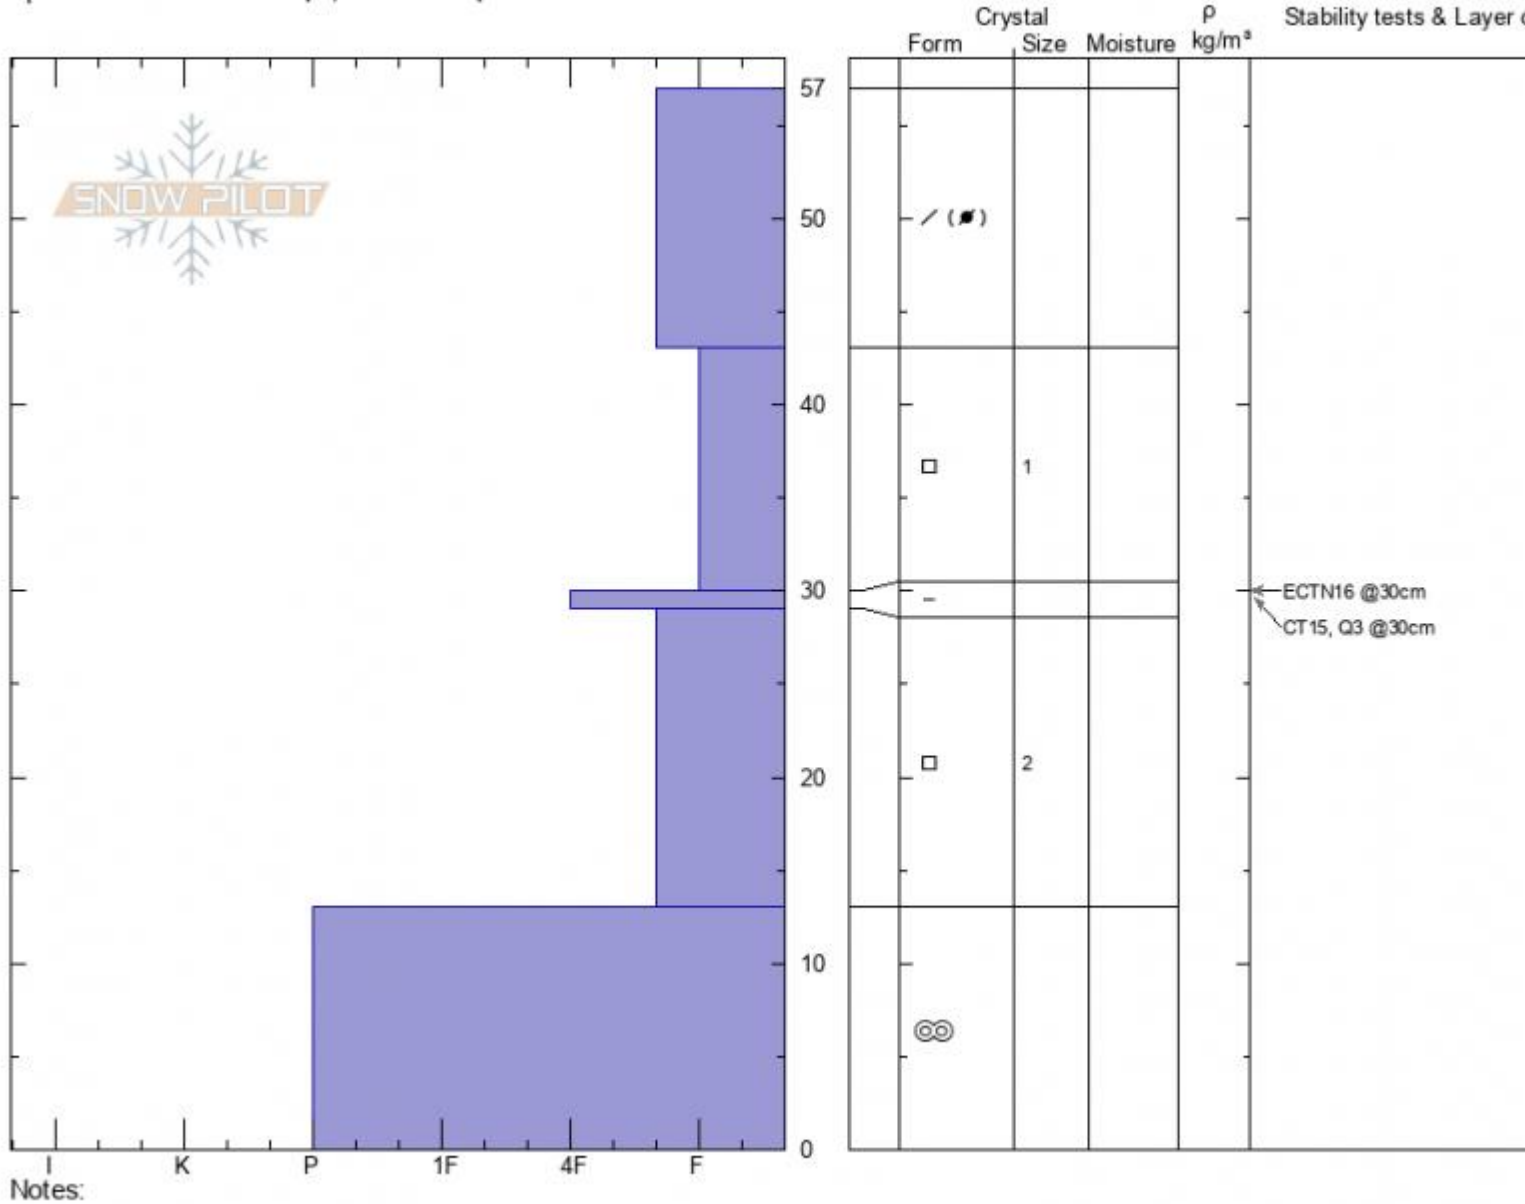

Ramp  
 Bridger Range  
 MT  
 Elevation: 7887 ft  
 Aspect: 110°  
 Specifics: Ski tracks on slope; We skied slope

Spencer Jonas  
 12/03/2020 - 1:30pm  
 Co-ord: 45.82976N, -110.92911W  
 Slope Angle: 25°  
 Wind Loading: no

Stability:  
 Air Temperature:  
 Sky Cover: CLR  
 Precipitation: NO  
 Wind: N Light Breeze

Layer Notes:

HS: 57  
 PF: 40  
 PS: 15

Advisory Region  
 Bridger Range  
 Longitude  
 -110.93W  
 Latitude  
 45.83N

Forecast link: [GNFAC Avalanche Forecast for Fri Dec 4, 2020](#)  
 Bridger Range, 2020-12-03