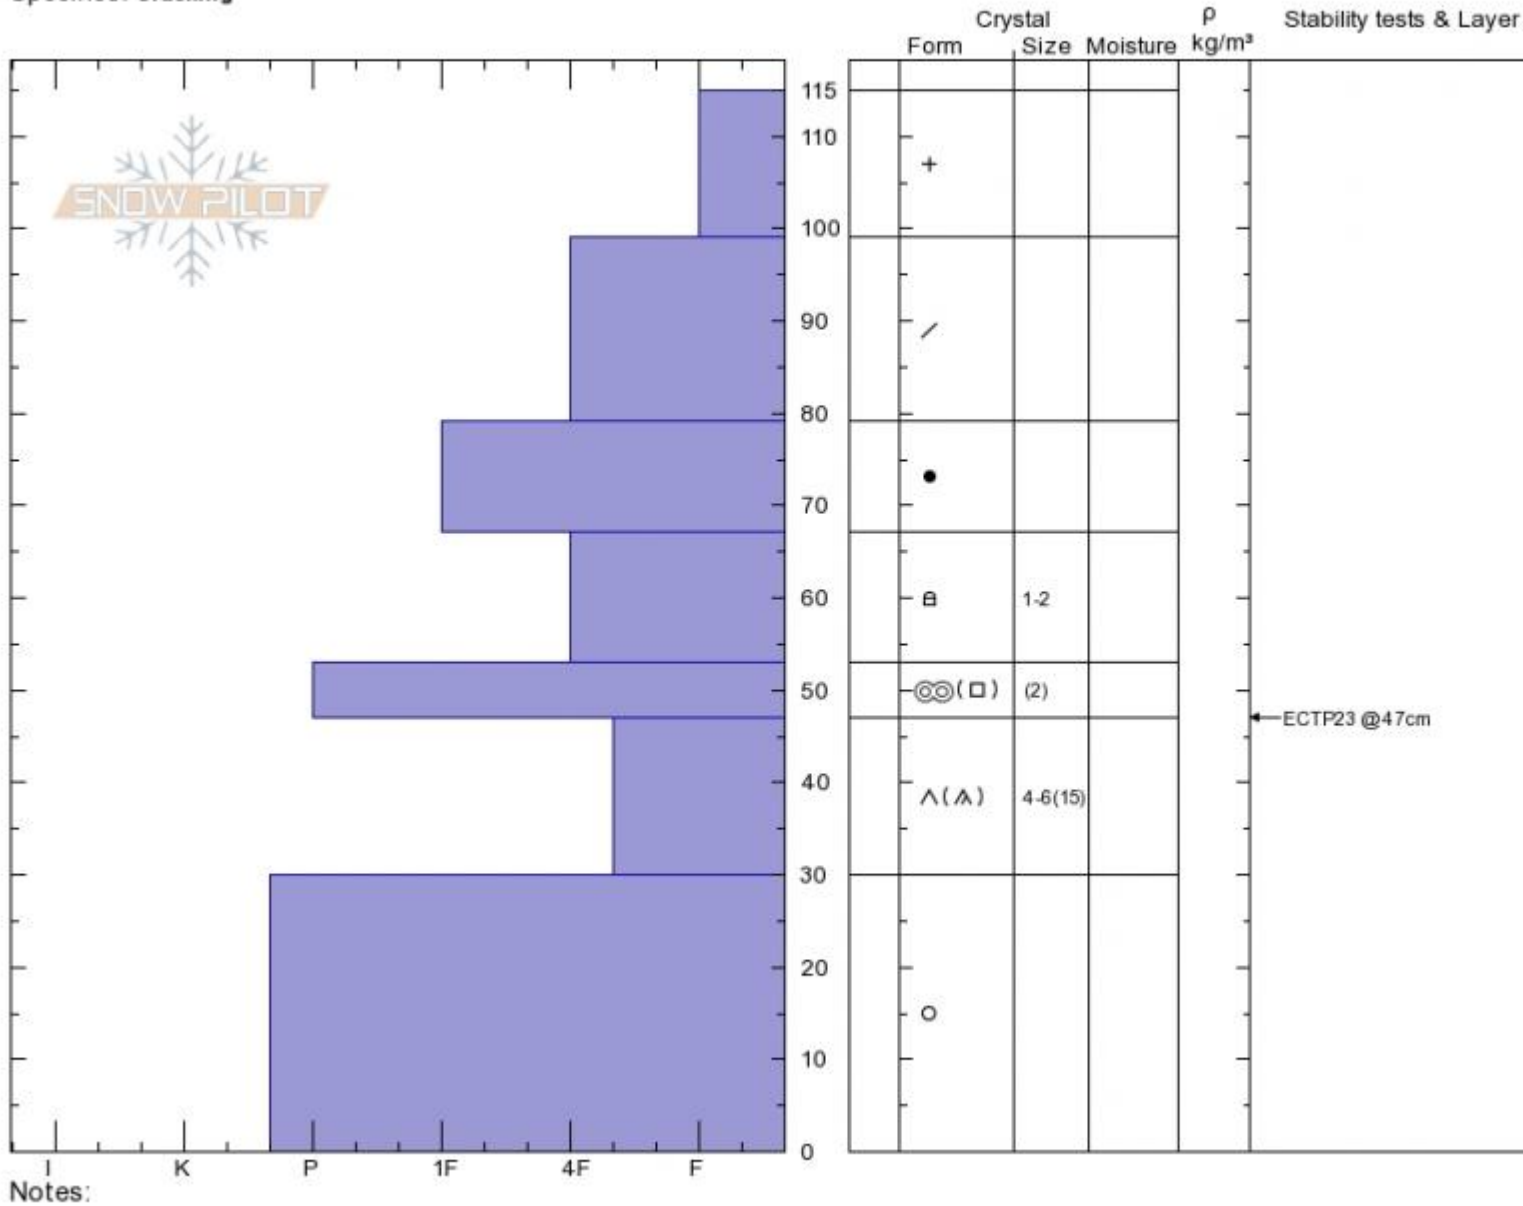

East of Koch High  
 Madison Range-S  
 MT  
 Elevation: 10219 ft  
 Aspect: 30°  
 Specifics: Cracking

Dave Zinn  
 03/20/2020 - 1:00pm  
 Co-ord: 45.04032N, -111.43012W  
 Slope Angle: 34°  
 Wind Loading: previous

Stability: Fair  
 Air Temperature:  
 Sky Cover: CLR  
 Precipitation: NO  
 Wind: W Light Breeze

HS:115 Layer Notes:  
 PF:20 47-30cm:Problematic layer

Advisory Region  
 Southern Madison  
 Longitude  
 -111.43W  
 Latitude  
 45.04N  
 Southern Madison, 2020-03-21