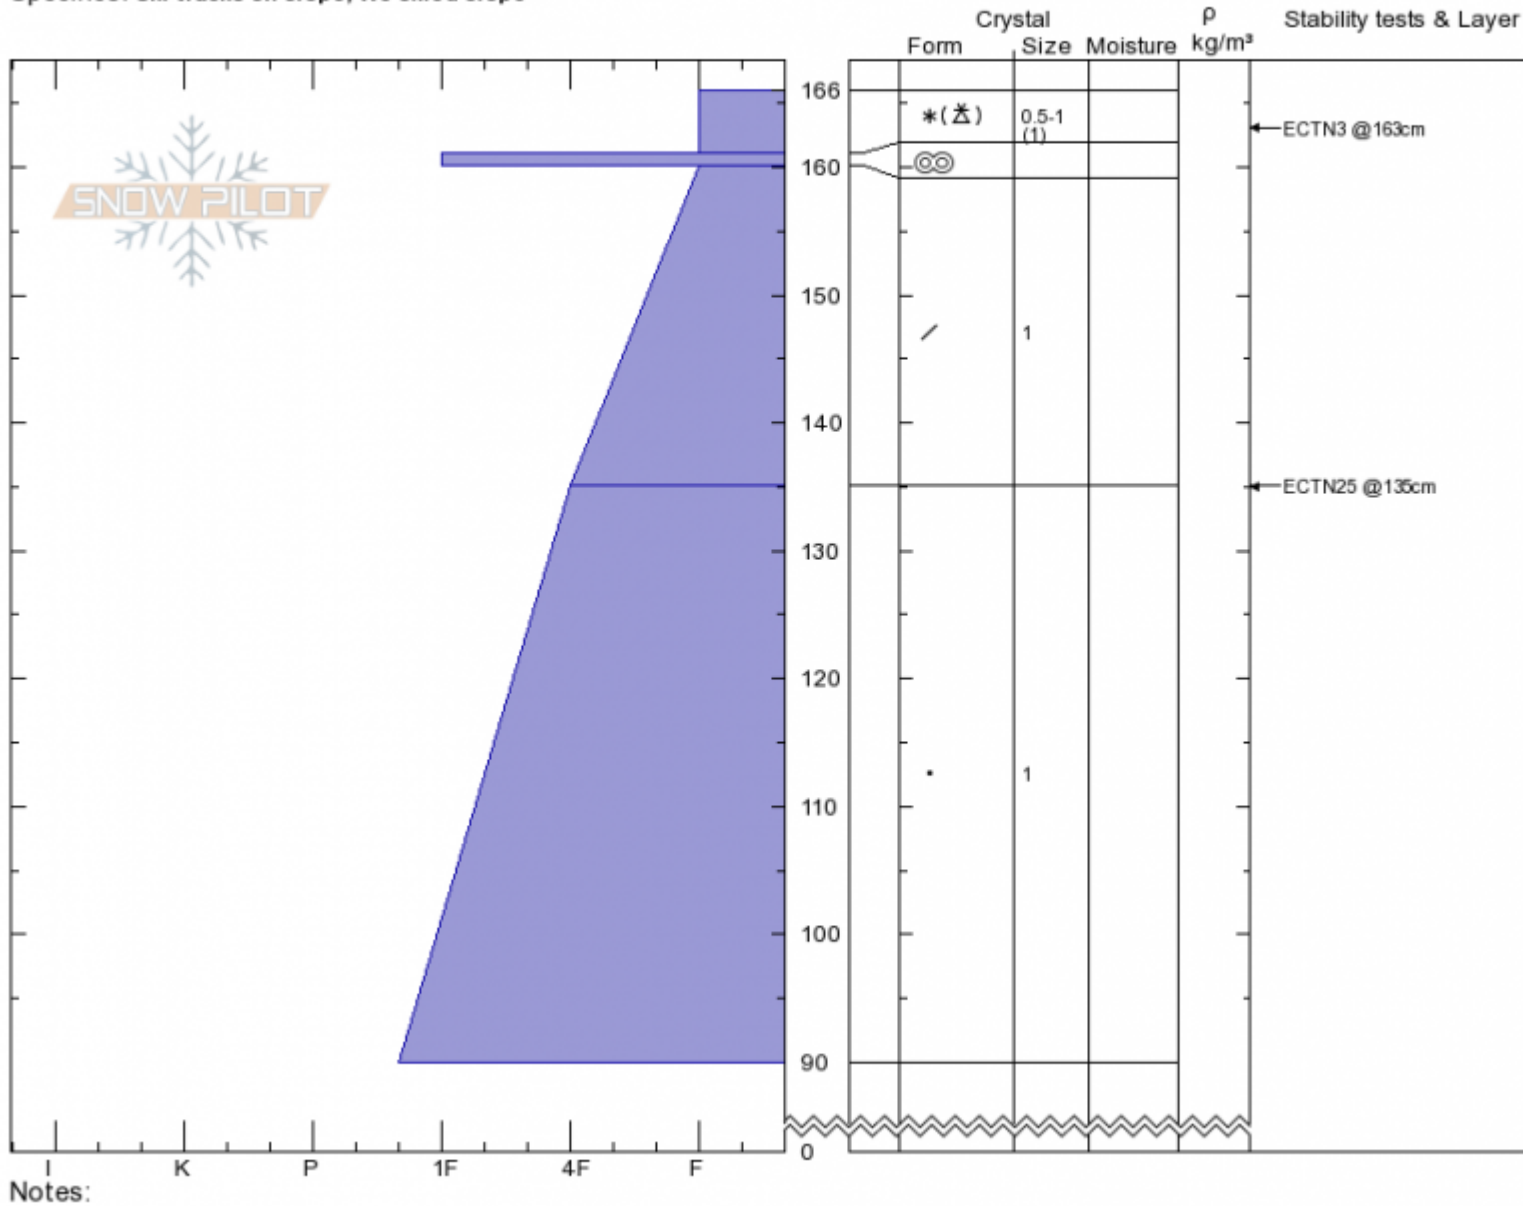

Hebgen Lake
Lionhead Range
MT
 Elevation: **9100 ft**
 Aspect: **20°**
 Specifics: **Ski tracks on slope; We skied slope**

Cole Oshiro-Leavitt
03/18/2020 - 2:28pm
 Co-ord: **44.83658N, -111.34500W**
 Slope Angle: **32°**
 Wind Loading:

Stability:
 Air Temperature: **-1°C**
 Sky Cover: **BKN**
 Precipitation: **S-1**
 Wind: **Calm**

HS:**166** Layer Notes:
 PF:**45** 160-135cm:**Problematic layer**

Advisory Region
 Lionhead Range
 Longitude
 -111.34W
 Latitude
 44.84N
 Lionhead Range, 2020-03-19