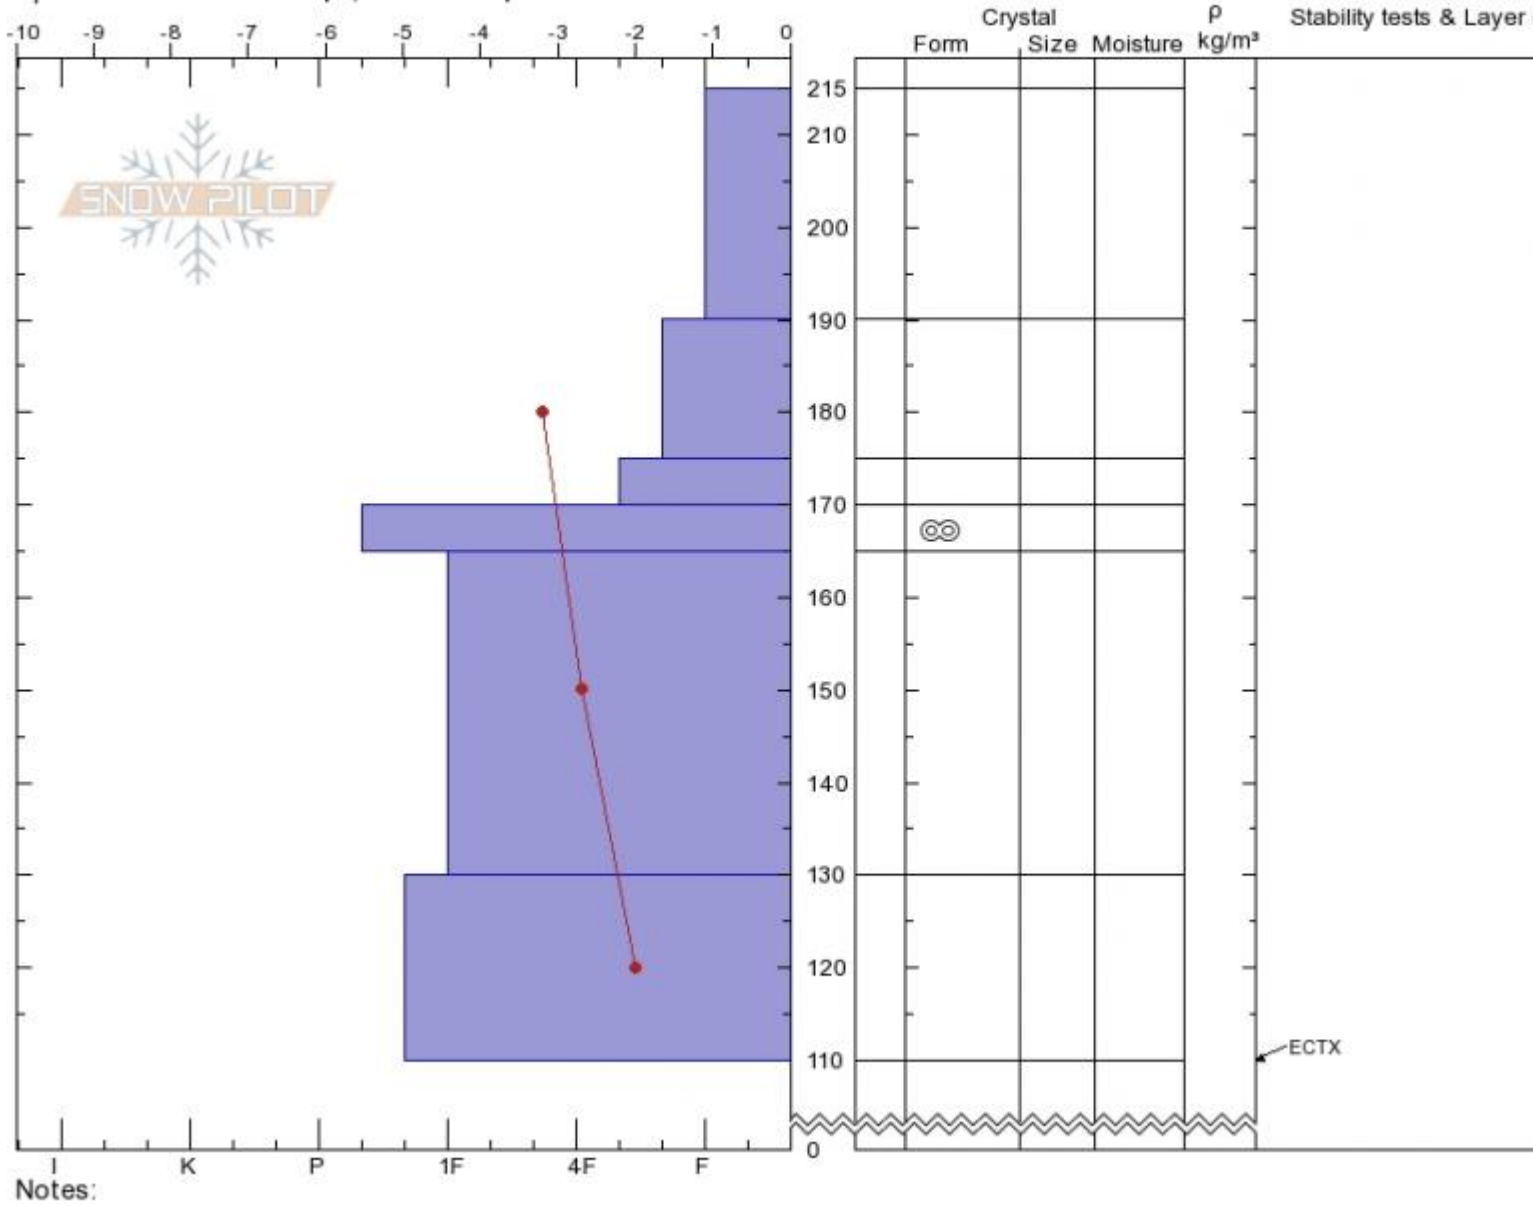

Spankys
 Madison Range-N
 MT
 Elevation: 9300 ft
 Aspect: 70°
 Specifics: Ski tracks on slope; We skied slope

Spencer Jonas
 03/15/2020 - 11:30am
 Co-ord: 45.32909N, -111.38120W
 Slope Angle: 33°
 Wind Loading: no

Stability: **Good**
 Air Temperature:
 Sky Cover: **OVC**
 Precipitation:
 Wind: **Calm**

HS:215 Layer Notes:

Notes:
 Advisory Region
 Northern Madison
 Longitude
 -111.38W
 Latitude
 45.35N
 Northern Madison, 2020-03-15