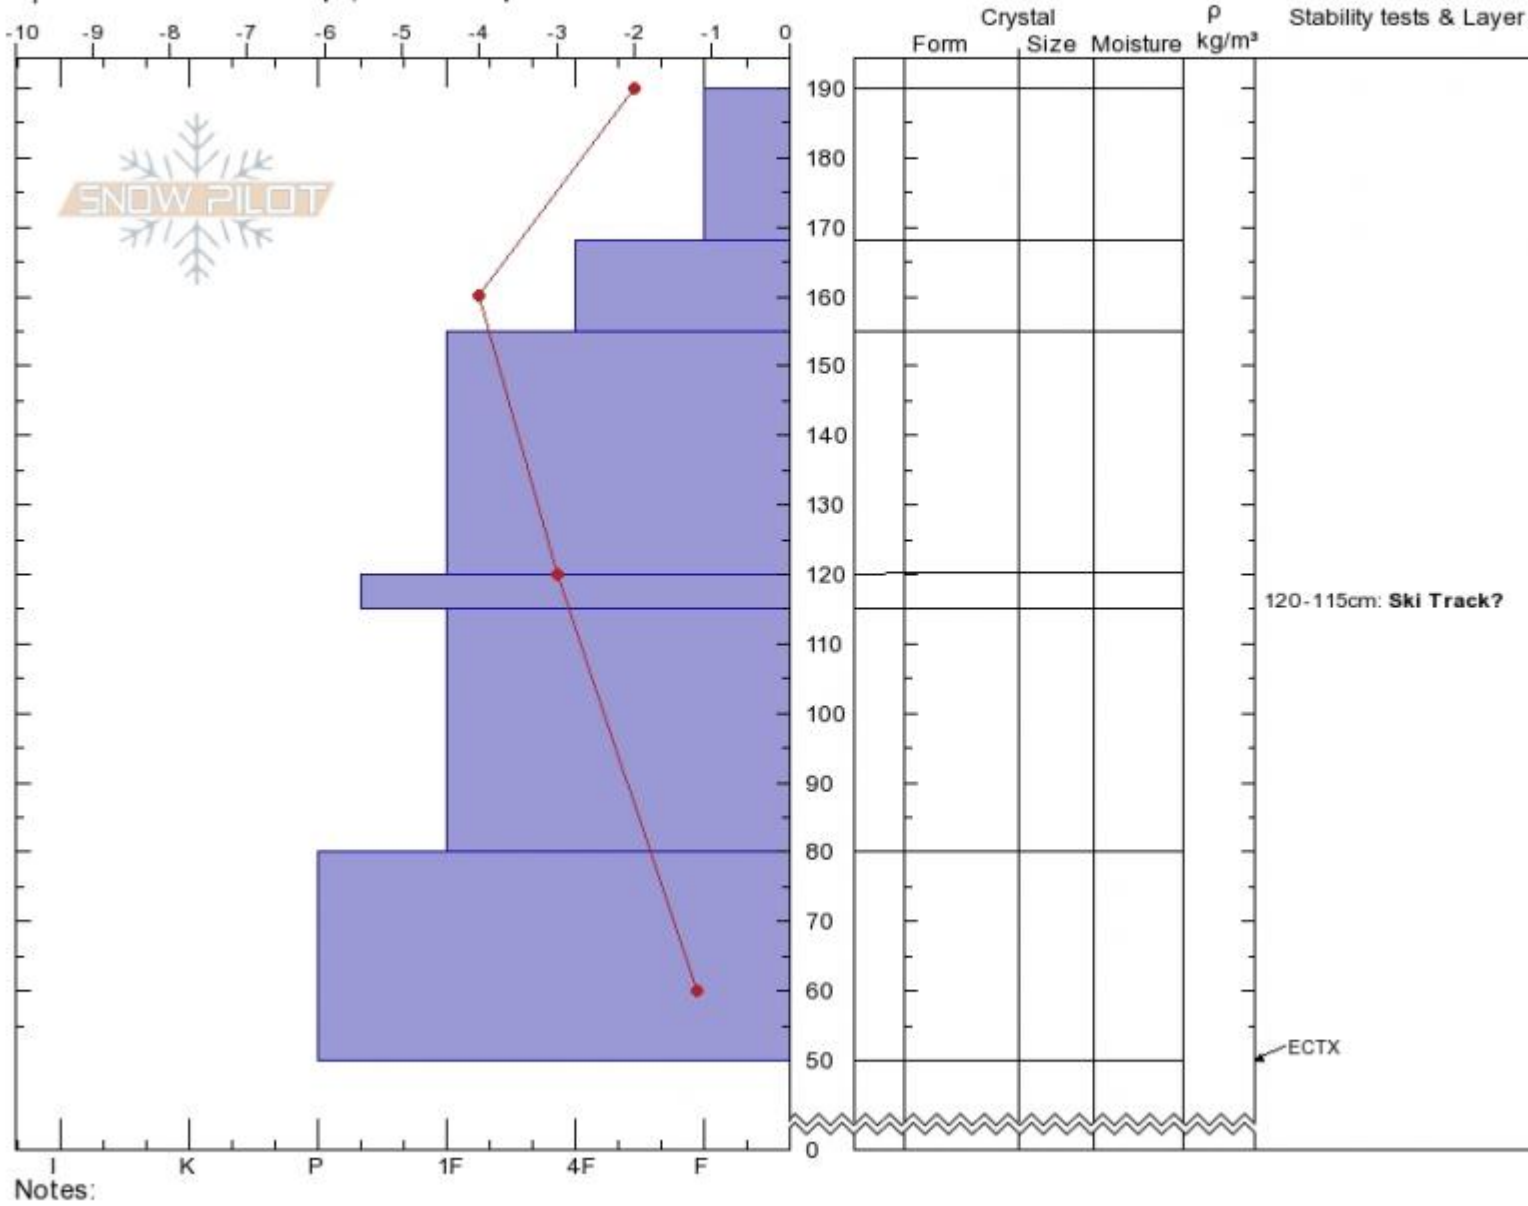

Tyler's
 Madison Range-N
 MT
 Elevation: 9375 ft
 Aspect: 260°
 Specifics: Ski tracks on slope; We skied slope

Spencer Jonas
 03/15/2020 - 10:40am
 Co-ord: 45.33159N, -111.38476W
 Slope Angle: 33°
 Wind Loading: no

Stability:
 Air Temperature: -3°C
 Sky Cover: OVC
 Precipitation:
 Wind: Calm

HS:190 Layer Notes:
 120-115cm: Ski Track?

Advisory Region
 Northern Madison
 Longitude
 -111.39W
 Latitude
 45.34N
 Northern Madison, 2020-03-15