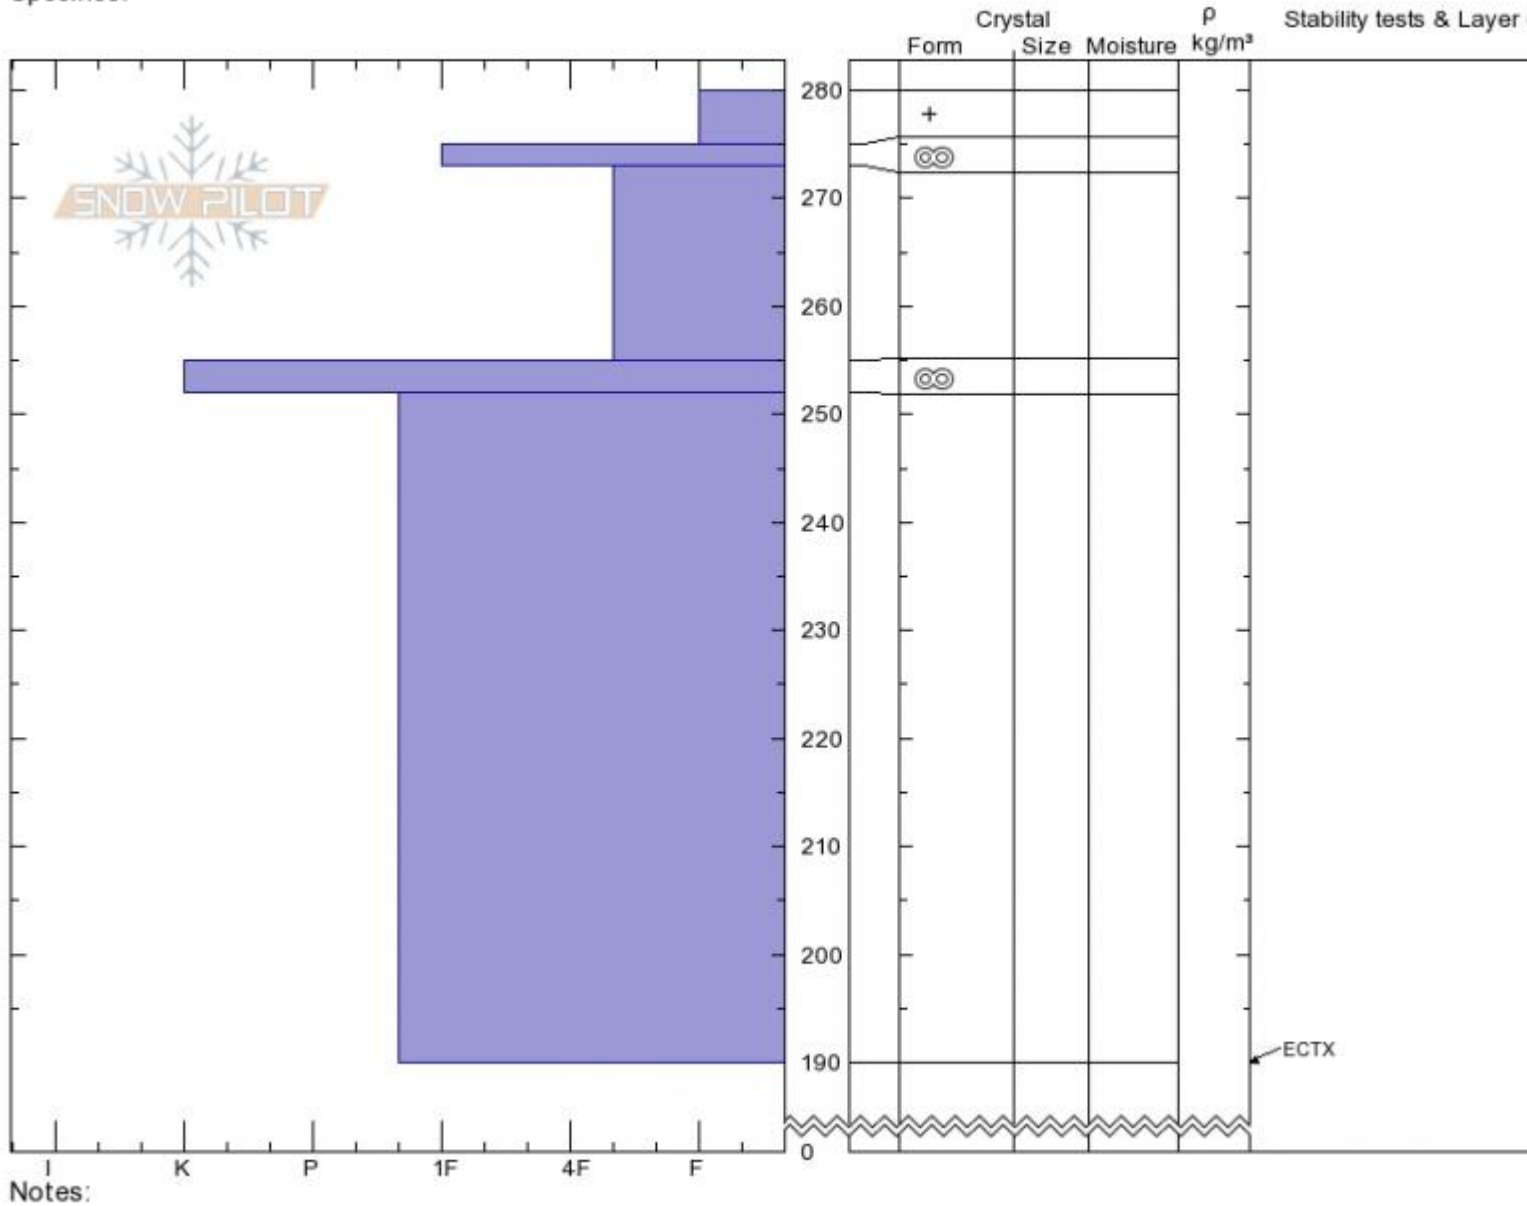

**The Throne
Bridger Range
MT**
Elevation: **8300 ft**
Aspect: **105°**
Specifics:

Ian Hoyer
03/12/2020 - 12:00pm
Co-ord: **45.88228N, -110.95212W**
Slope Angle: **22°**
Wind Loading:

Stability: **Good**
Air Temperature:
Sky Cover: **BKN**
Precipitation: **NO**
Wind: **Calm**

HS: **280** Layer Notes:

Advisory Region
Bridger Range
Longitude
-110.95W
Latitude
45.88N
Bridger Range, 2020-03-14