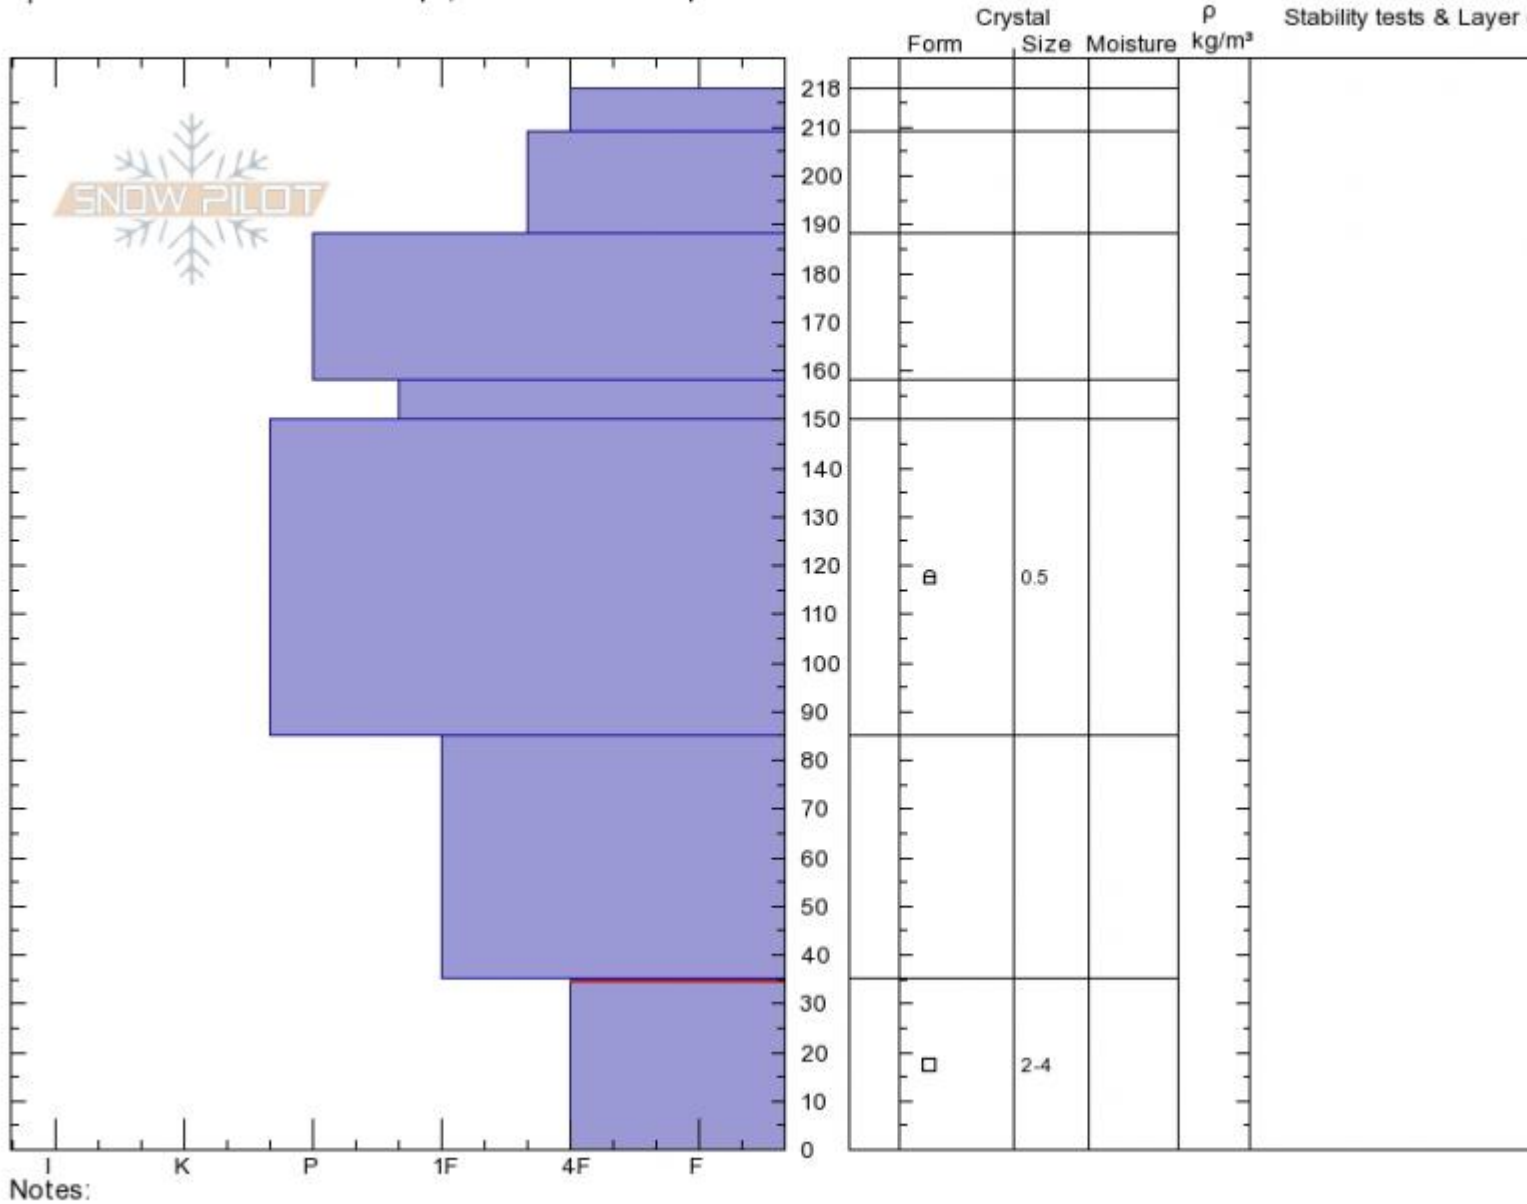

Lionhead
Lionhead Range
MT
 Elevation: **8800 ft**
 Aspect: **90°**
 Specifics: **Snowmobile tracks on slope; We snowmobiled slope**

Ian Hoyer
03/05/2020 - 12:00pm
 Co-ord: **44.72613N, -111.31869W**
 Slope Angle: **30°**
 Wind Loading: **no**

Stability: **Good**
 Air Temperature:
 Sky Cover: **CLR**
 Precipitation: **NO**
 Wind: **Calm**

HS:218 Layer Notes:
PF:15 35.0cm:**Problematic layer**

Advisory Region
 Lionhead Range
 Longitude
 -111.32W
 Latitude
 44.71N
 Lionhead Range, 2020-03-07