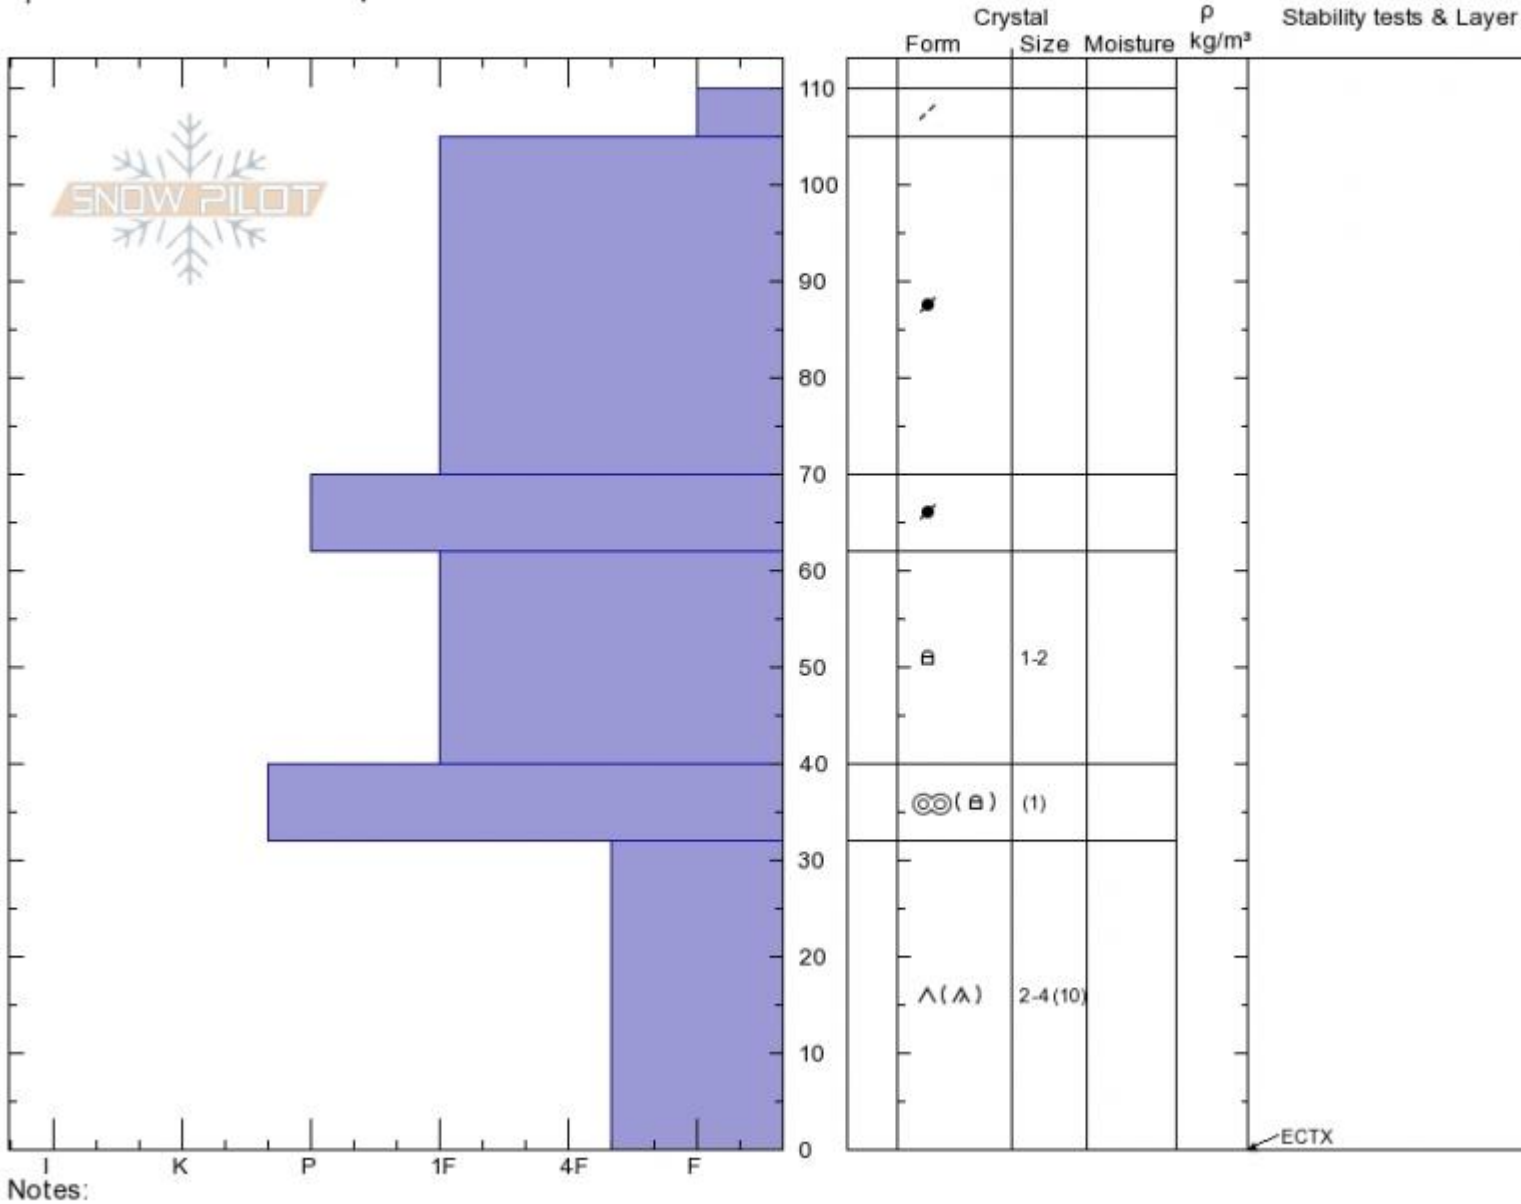

**Cedar Mountain**  
**Madison Range-N**  
**MT**  
 Elevation: 9303 ft  
 Aspect: 23°  
 Specifics: **We snowmobiled slope**

**Dave Zinn**  
**03/02/2020 - 12:00pm**  
 Co-ord: **45.22654N, -111.49264W**  
 Slope Angle: 15°  
 Wind Loading: **yes**

Stability: **Fair**  
 Air Temperature:  
 Sky Cover: **SCT**  
 Precipitation: **NO**  
 Wind: **SW Moderate**

HS: **110** Layer Notes:  
 PF: **20** 32-0cm: **Problematic layer**

Advisory Region  
 Northern Madison  
 Longitude  
 -111.49W  
 Latitude  
 45.23N