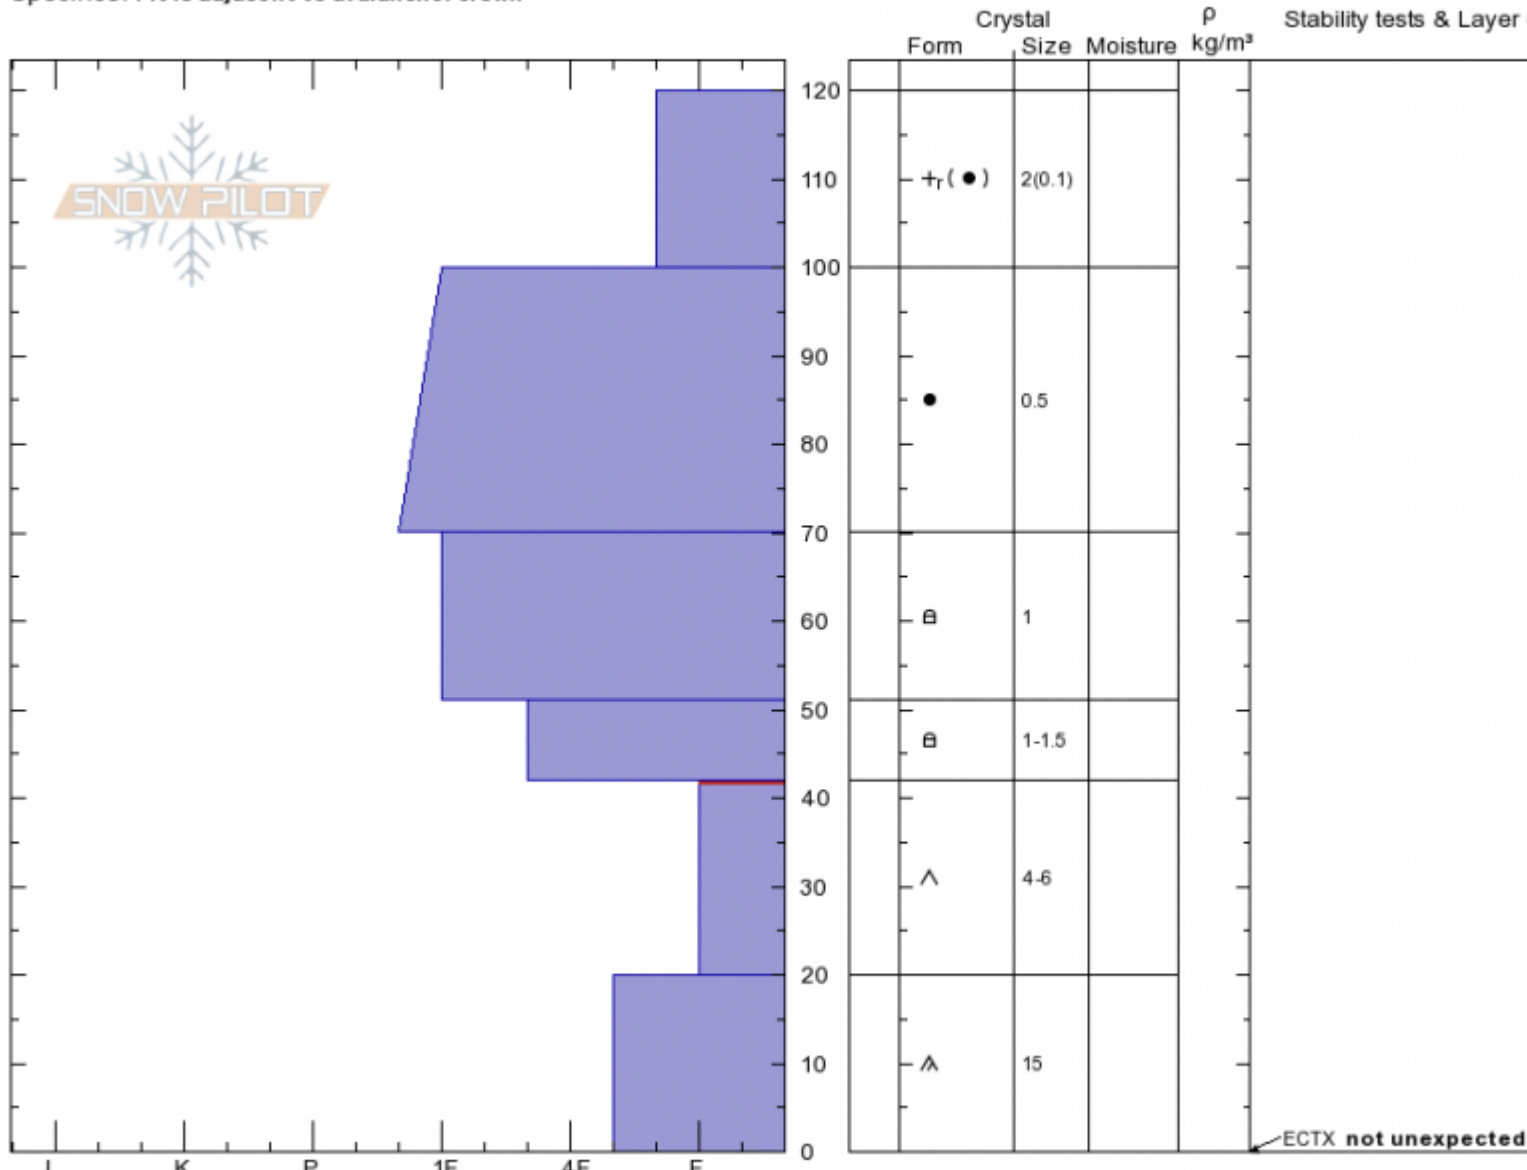

Groomer Crown Profile Doug Chabot-Admin
 Gallatin Range-N 02/28/2020 - 11:30am
 MT Co-ord: 45.38528N, -111.06987W
 Elevation: 7802 ft Slope Angle: 38°
 Aspect: 270° Wind Loading: no
 Specifics: Pit is adjacent to avalanche: crown

Stability: **Poor**
 Air Temperature: 0.5°C
 Sky Cover: CLR
 Precipitation: NO
 Wind: **Calm**

HS:120 Layer Notes:
 42-20cm:Problematic layer

Advisory Region
 Northern Gallatin
 Longitude
 -111.22W
 Latitude
 45.45N

Avalanche Details: [Snowcat triggered avalanche in Swan Creek](#)
 Northern Gallatin, 2020-02-29