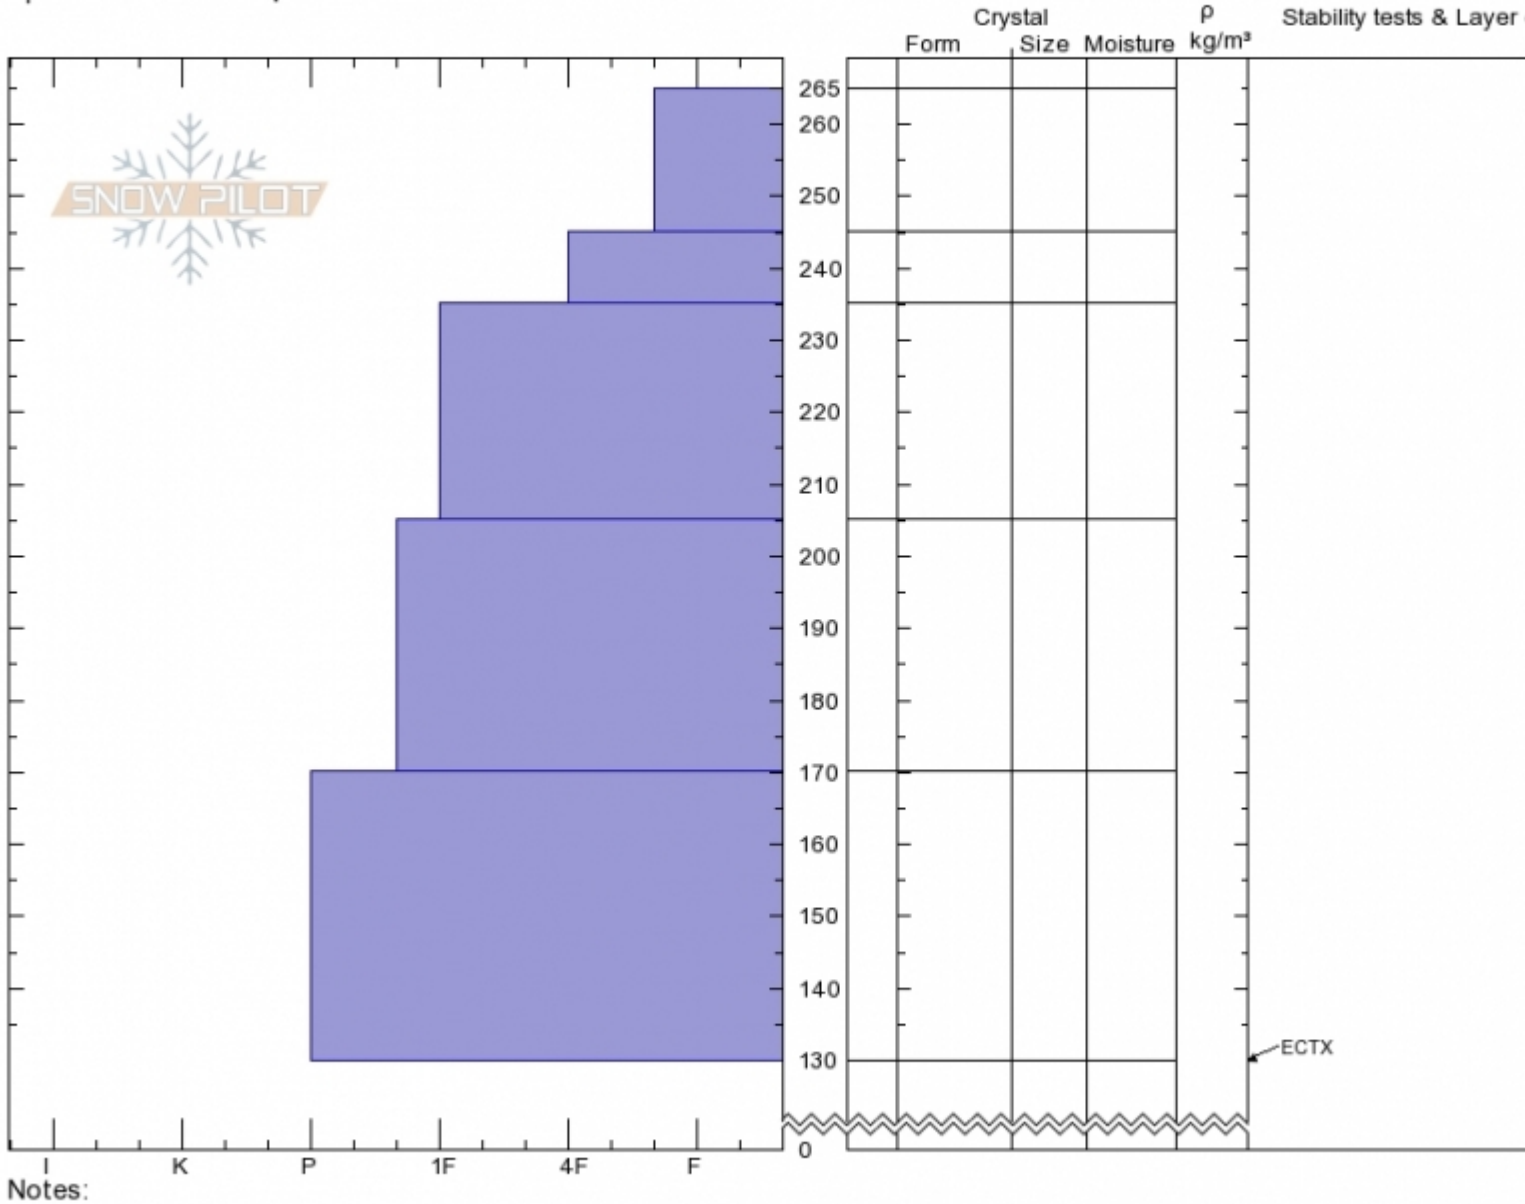

Republic Creek
Beartooths
MT
 Elevation: **9800 ft**
 Aspect: **240°**
 Specifics: **We skied slope**

Spencer Jonas
02/24/2020 - 1:30pm
 Co-ord: **44.98517N, -109.92538W**
 Slope Angle: **28°**
 Wind Loading:

Stability:
 Air Temperature:
 Sky Cover: **BKN**
 Precipitation: **NO**
 Wind: **S Light Breeze**

HS: **265** Layer Notes:
 PS: **20**

Advisory Region
 Cooke City
 Longitude
 -109.94W
 Latitude
 44.99N

Forecast link: [GNFAC Avalanche Forecast for Tue Feb 25, 2020](#)
 Cooke City, 2020-02-24