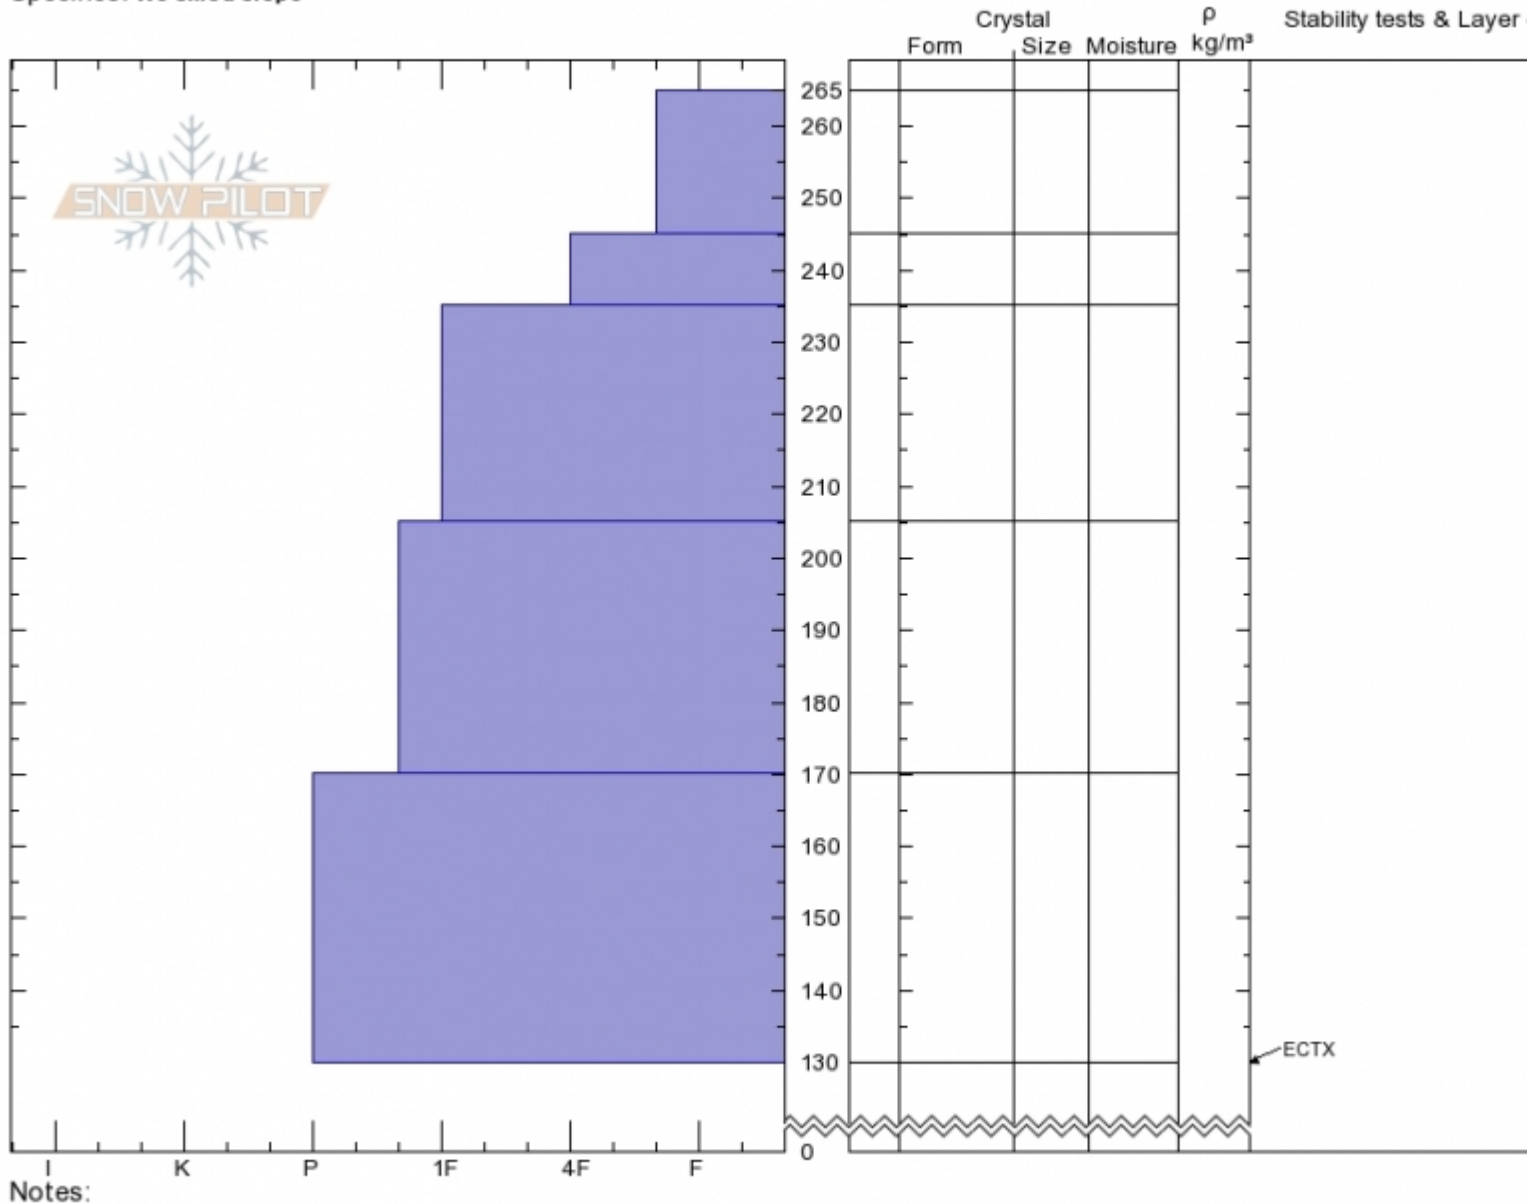

Republic Creek
Beartooths
MT
 Elevation: **9800 ft**
 Aspect: **240°**
 Specifics: **We skied slope**

Spencer Jonas
02/24/2020 - 1:30pm
 Co-ord: **44.98517N, -109.92538W**
 Slope Angle: **28°**
 Wind Loading:

Stability:
 Air Temperature:
 Sky Cover: **BKN**
 Precipitation: **NO**
 Wind: **S Light Breeze**

HS:**265** Layer Notes:
 PS:**20**

Advisory Region
 Cooke City
 Longitude
 -109.94W
 Latitude
 44.99N

Forecast link: [GNFAC Avalanche Forecast for Tue Feb 25, 2020](#)
 Cooke City, 2020-02-24