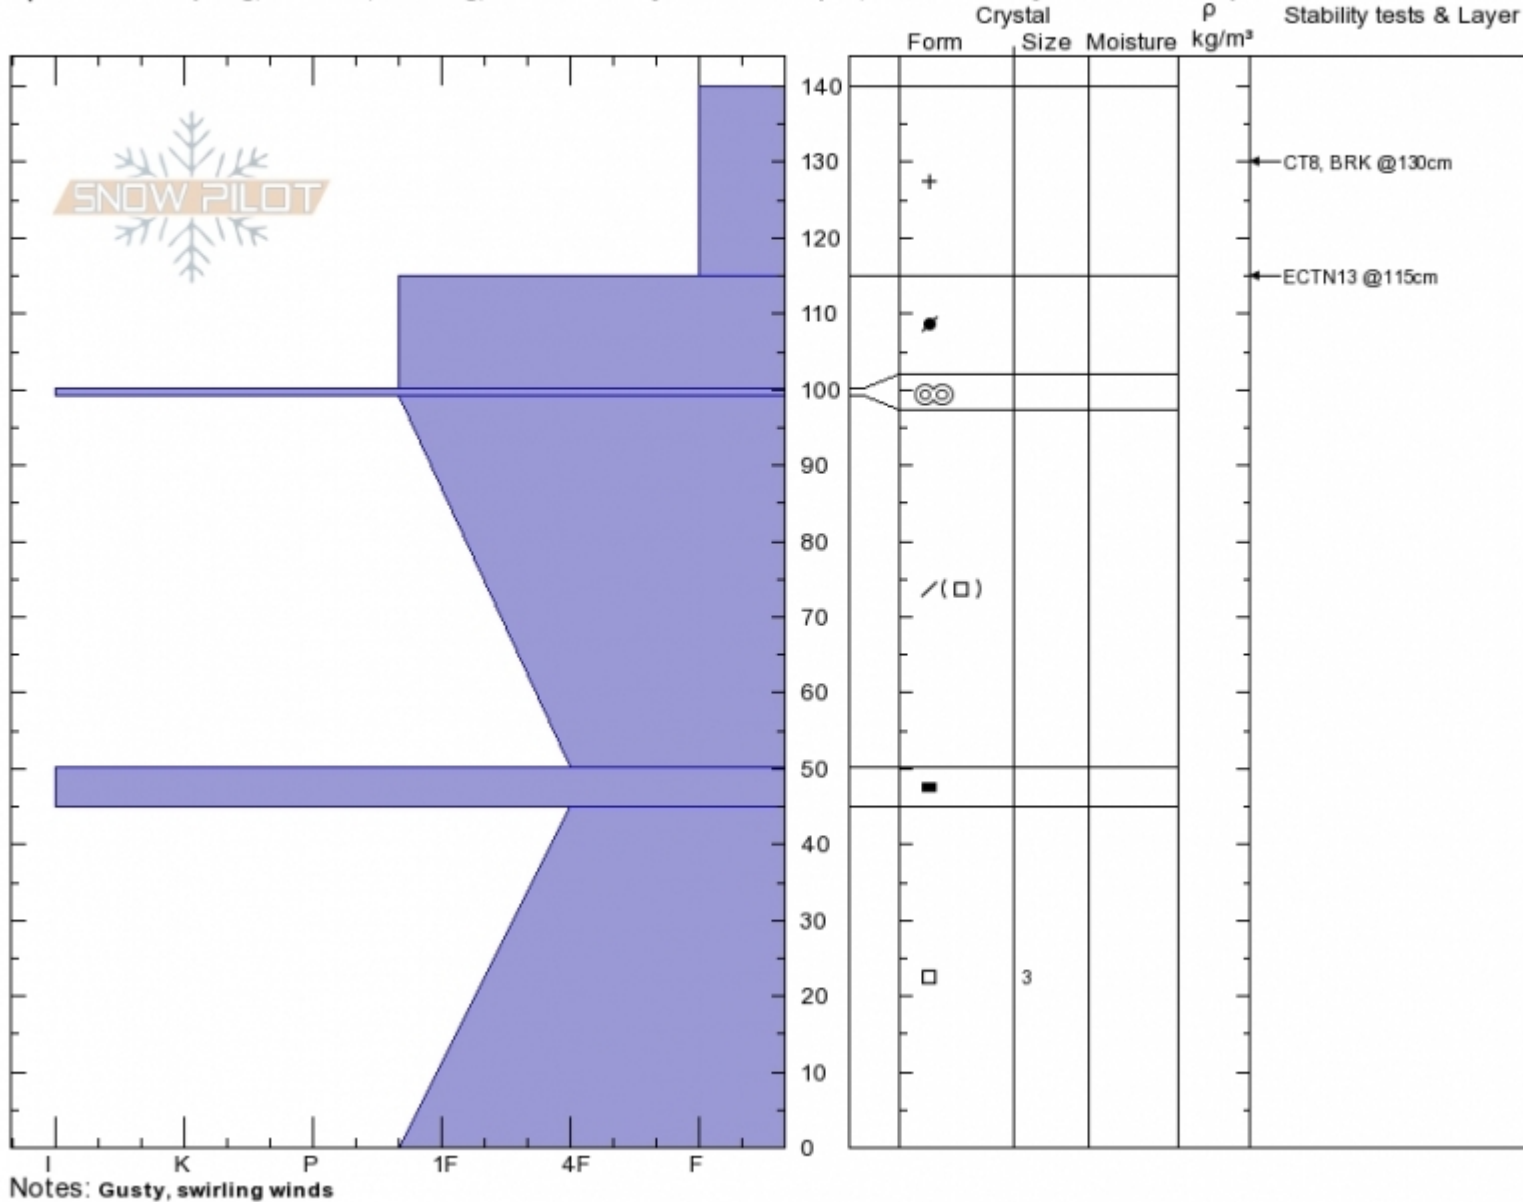

Flathead Pass South
 Bridger Range
 MT
 Elevation: 7240 ft
 Aspect: NE

Ryan Locati
 02/04/2020 - 12:00pm
 Co-ord:
 Slope Angle: 19°
 Wind Loading: yes

Stability: Poor
 Air Temperature: 20°C
 Sky Cover: CLR
 Precipitation: NO
 Wind: Moderate

HS:140 Layer Notes:
 PF:100 100-99cm:Problematic layer
 PS:15

Specifics: Collapsing, localized; Cracking; Recent activity on similar slopes; Recent activity on different slopes

Advisory Region
 Bridger Range
 Longitude
 -111.02W
 Latitude
 45.97N

Avalanche Details: [Collapsing, cracking and recent natural avalanche in northern Bridgers](#)
 Bridger Range, 2020-02-04