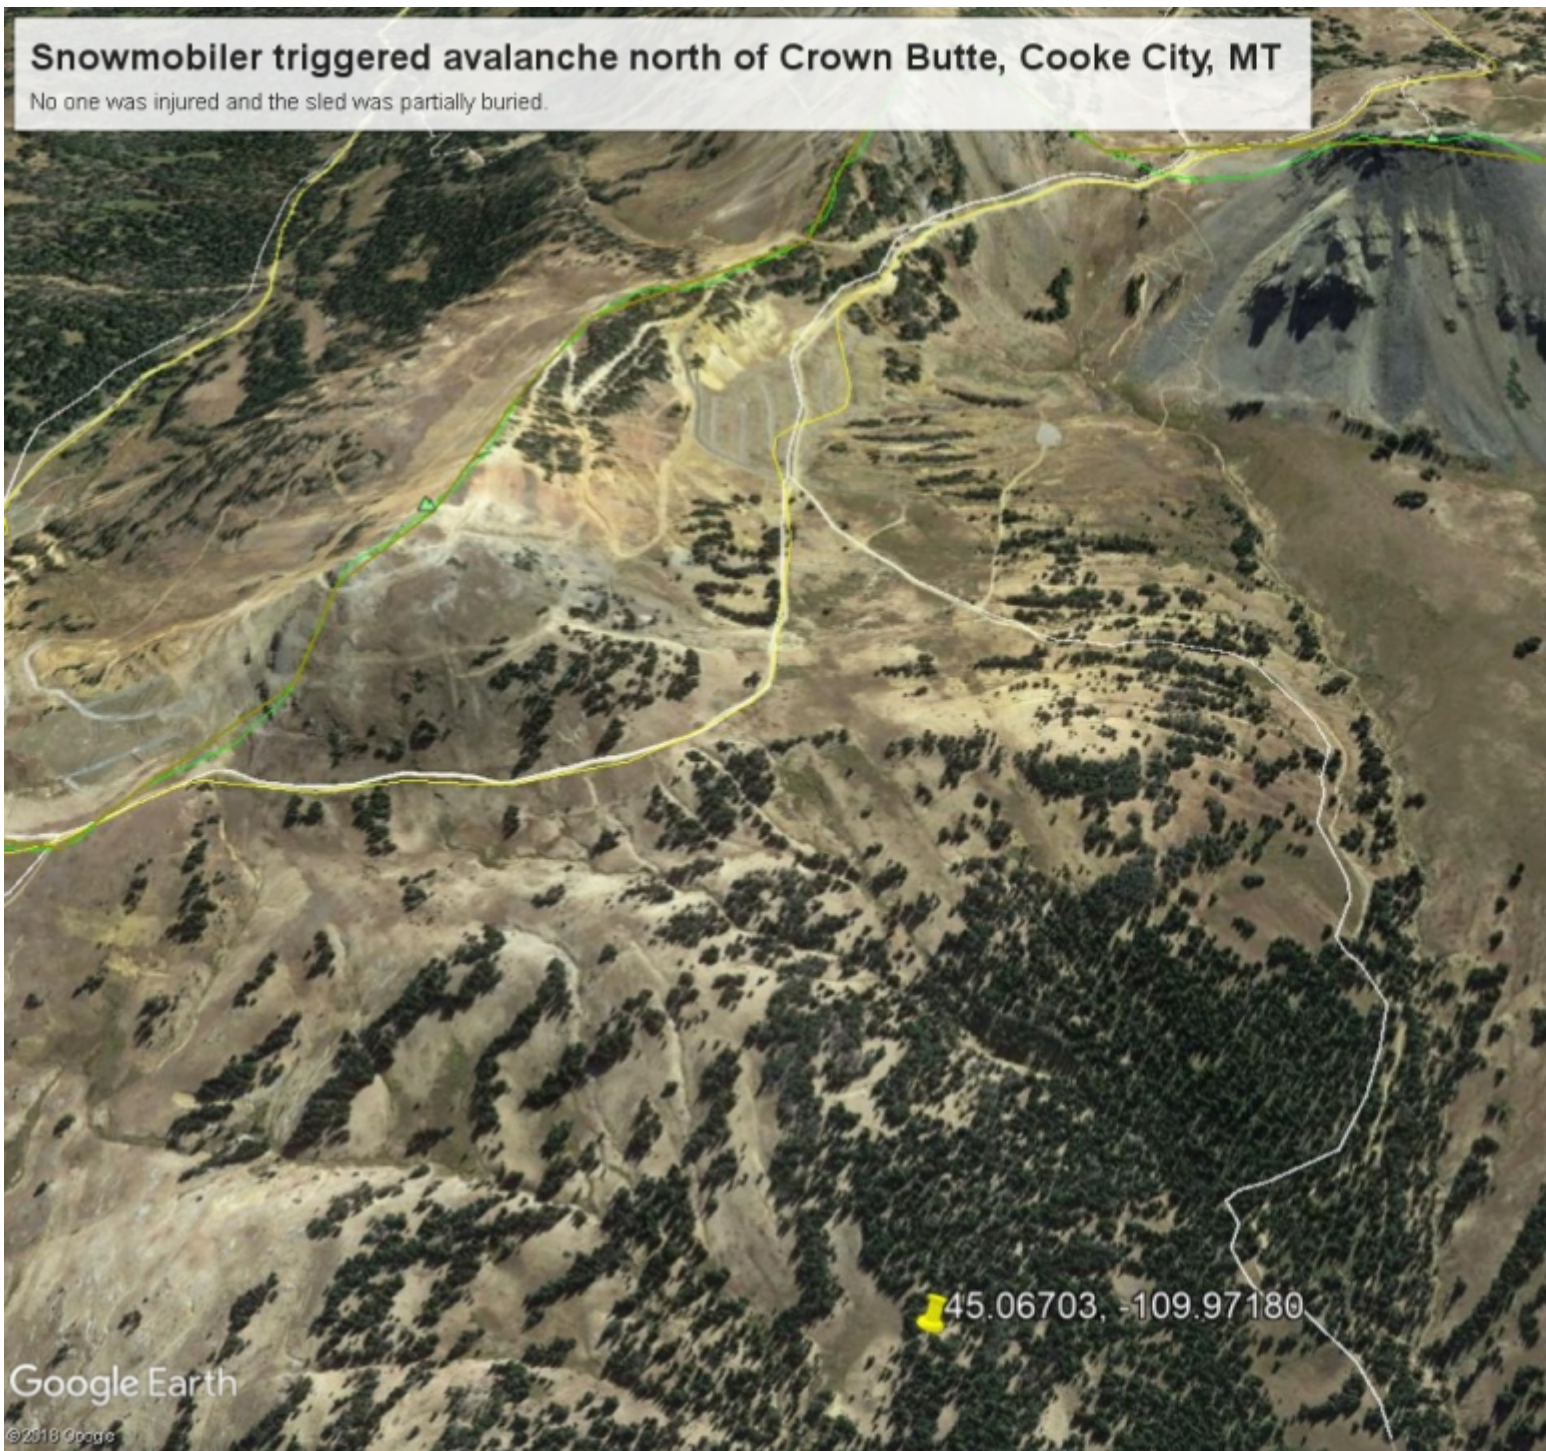

## Snowmobiler triggered avalanche north of Crown Butte, Cooke City, MT

No one was injured and the sled was partially buried.

A snowmobiler triggered an avalanche (yellow pin) north of Crown Butte (the gray mountain at the top of the image). This zone is typically approached from Lulu Pass. His sled was partially buried, but the rider was not. Lots of new snow in the last 24 hours created a CONSIDERABLE avalanche danger.

Advisory Region

Cooke City

Longitude

-109.97W

Latitude

45.07N

**Avalanche Details:** [Natural and human triggered slides in Cooke City](#)

**Forecast link:** [GNFAC Avalanche Forecast for Mon Dec 9, 2019](#)