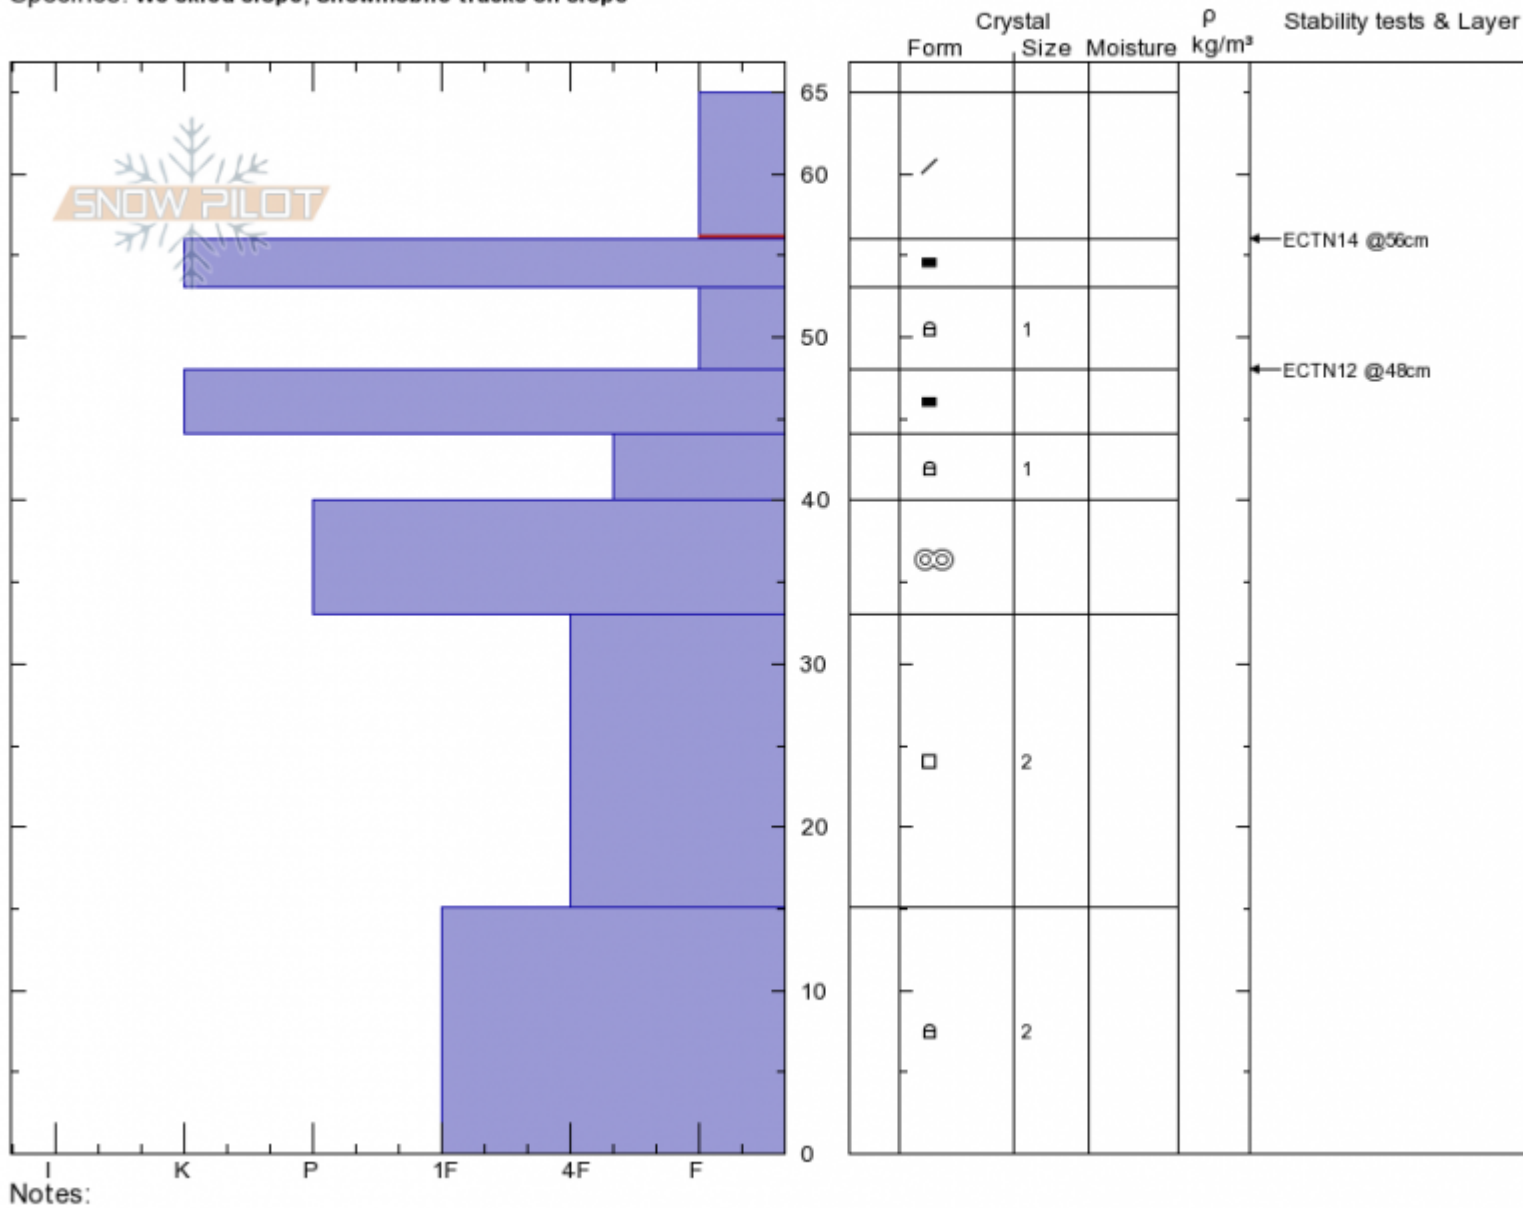

Marty's
 Cooke City
 MT
 Elevation: 9758 ft
 Aspect: SW
 Specifics: We skied slope; Snowmobile tracks on slope

Doug Chabot-Admin
 11/27/2019 - 10:30am
 Co-ord: 45.04834N, -109.94609W
 Slope Angle: 33°
 Wind Loading: previous

Stability: **Good**
 Air Temperature: -14°C
 Sky Cover: **OVC**
 Precipitation: **NO**
 Wind:

HS:65 Layer Notes:
 65-56cm: **Problematic layer**

Advisory Region
 Cooke City
 Longitude
 -109.96W
 Latitude
 45.05N