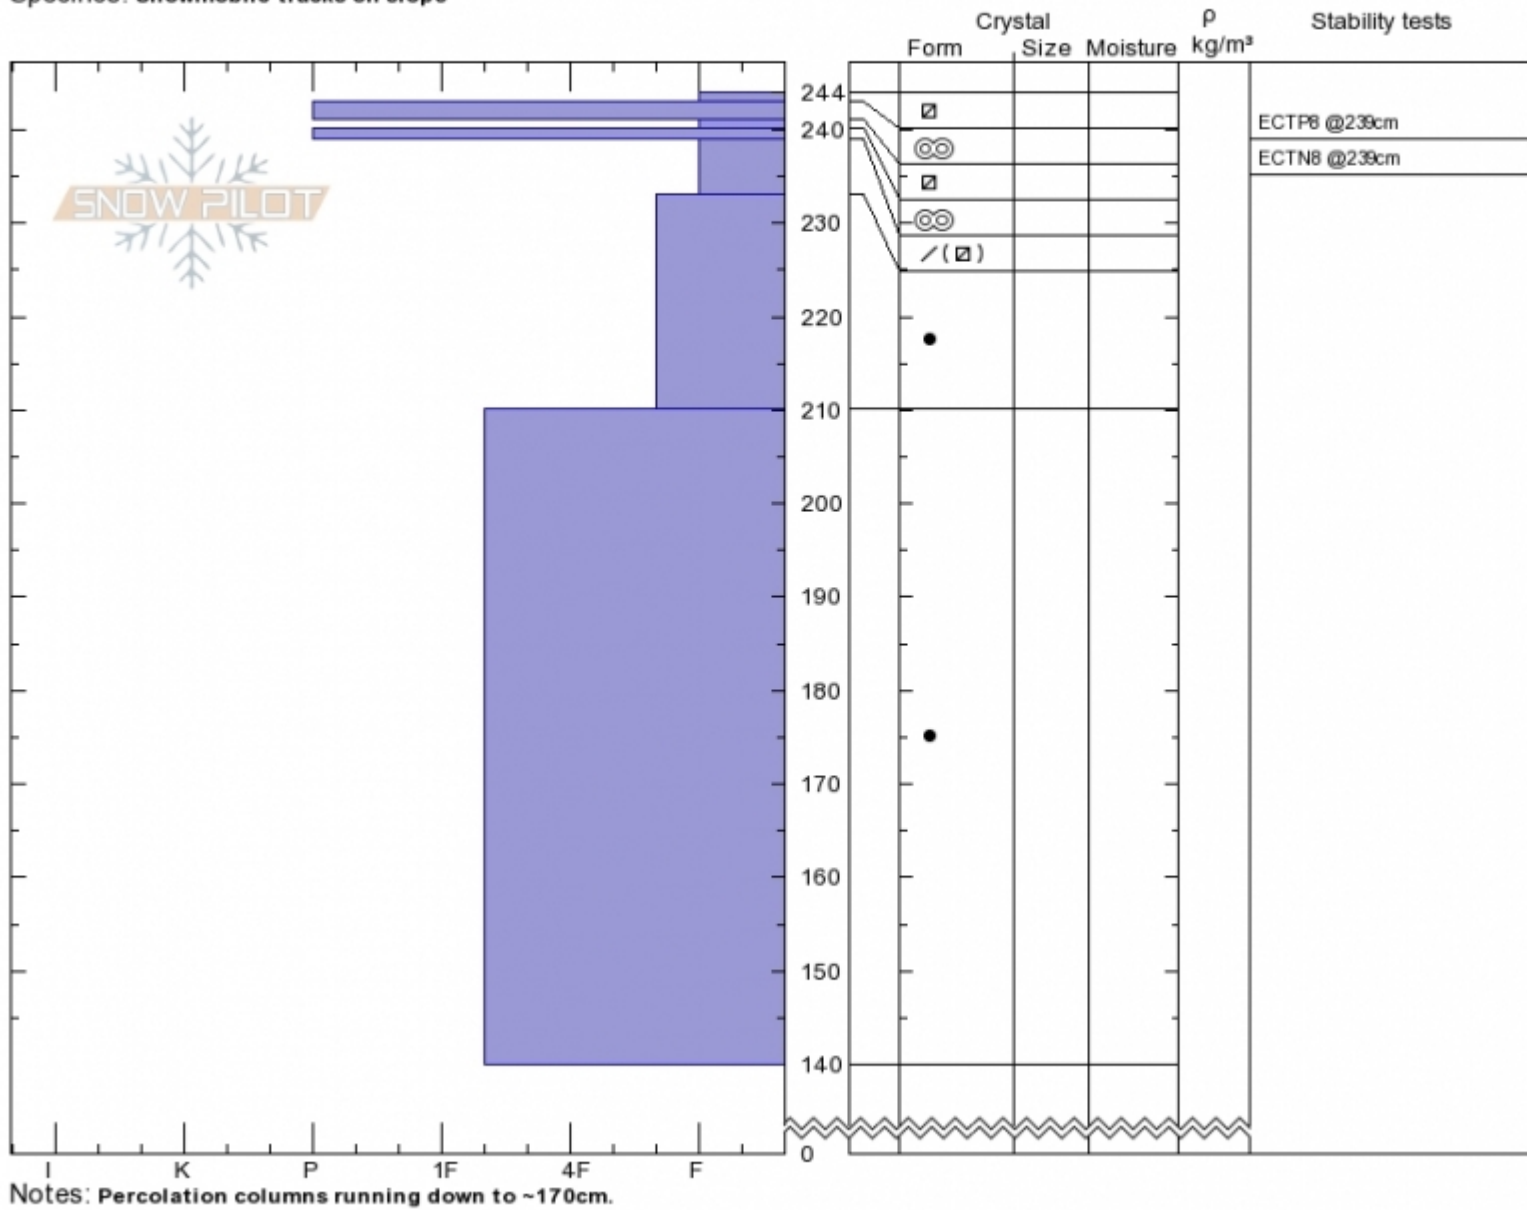

Goose Lake  
 Cooke City  
 MT  
 Elevation: 10000 ft  
 Aspect: 145°  
 Specifics: Snowmobile tracks on slope

Ian Hoyer  
 Mon Mar 18 10:00 2019  
 Co-ord: 45.10015N, -109.90665W  
 Slope Angle: 30°  
 Wind Loading:

Stability: **Good**  
 Air Temperature:  
 Sky Cover: **CLR**  
 Precipitation: **NO**  
 Wind: **Calm**

HS244 PF40  
 Stability Test Notes

Layer No  
 240-241: P

Advisory Region  
 Cooke City  
 Cooke City, 2019-03-19