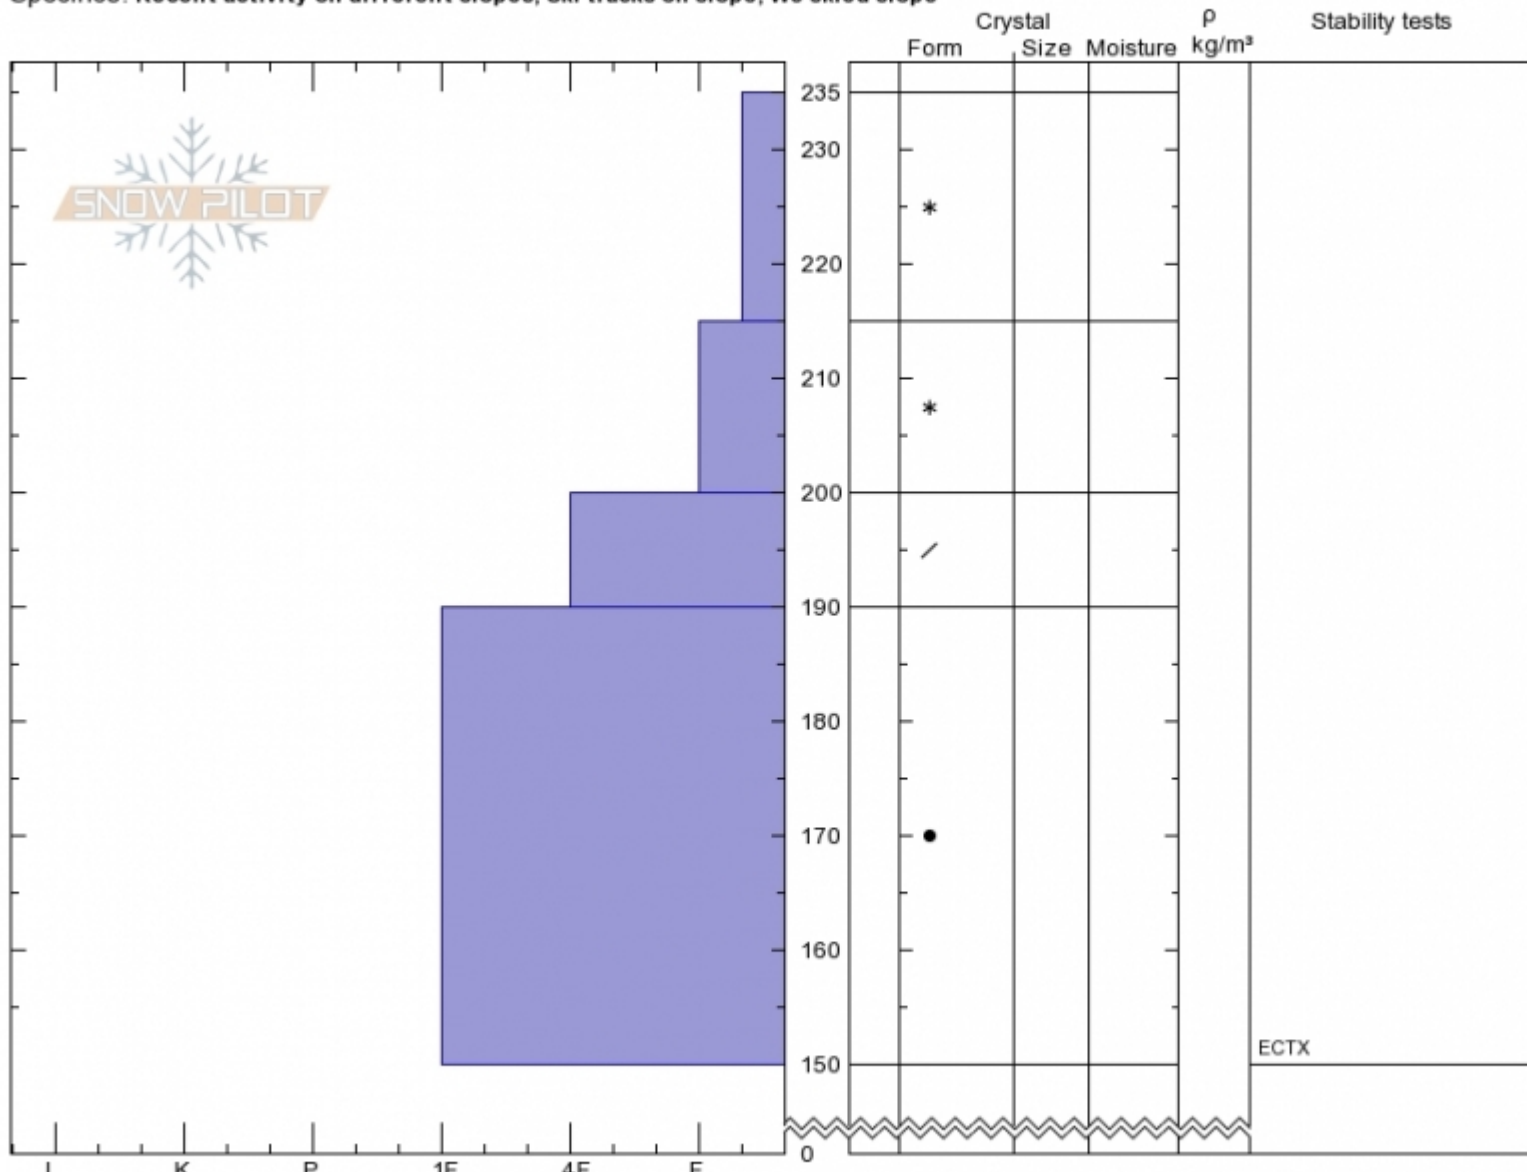

**Mt. Blackmore**  
**Gallatin Range-N**  
**MT**  
 Elevation: **9400 ft**  
 Aspect: **30°**

**Alex Marienthal**  
**Fri Mar 15 11:55 2019**  
 Co-ord: **45.44829N, -110.99852W**  
 Slope Angle: **27°**  
 Wind Loading:

Stability: **Good**  
 Air Temperature:  
 Sky Cover: **FEW**  
 Precipitation: **NO**  
 Wind: **Calm**

**HS235**  
**Stability Test Notes**

Layer No

Specifics: **Recent activity on different slopes; Ski tracks on slope; We skied slope**

Notes: **Skier triggered dry loose slides on steeper slopes. Small wind slabs along ridgeline, isolated but easily triggered.**

Advisory Region  
 Northern Gallatin  
 Northern Gallatin, 2019-03-16