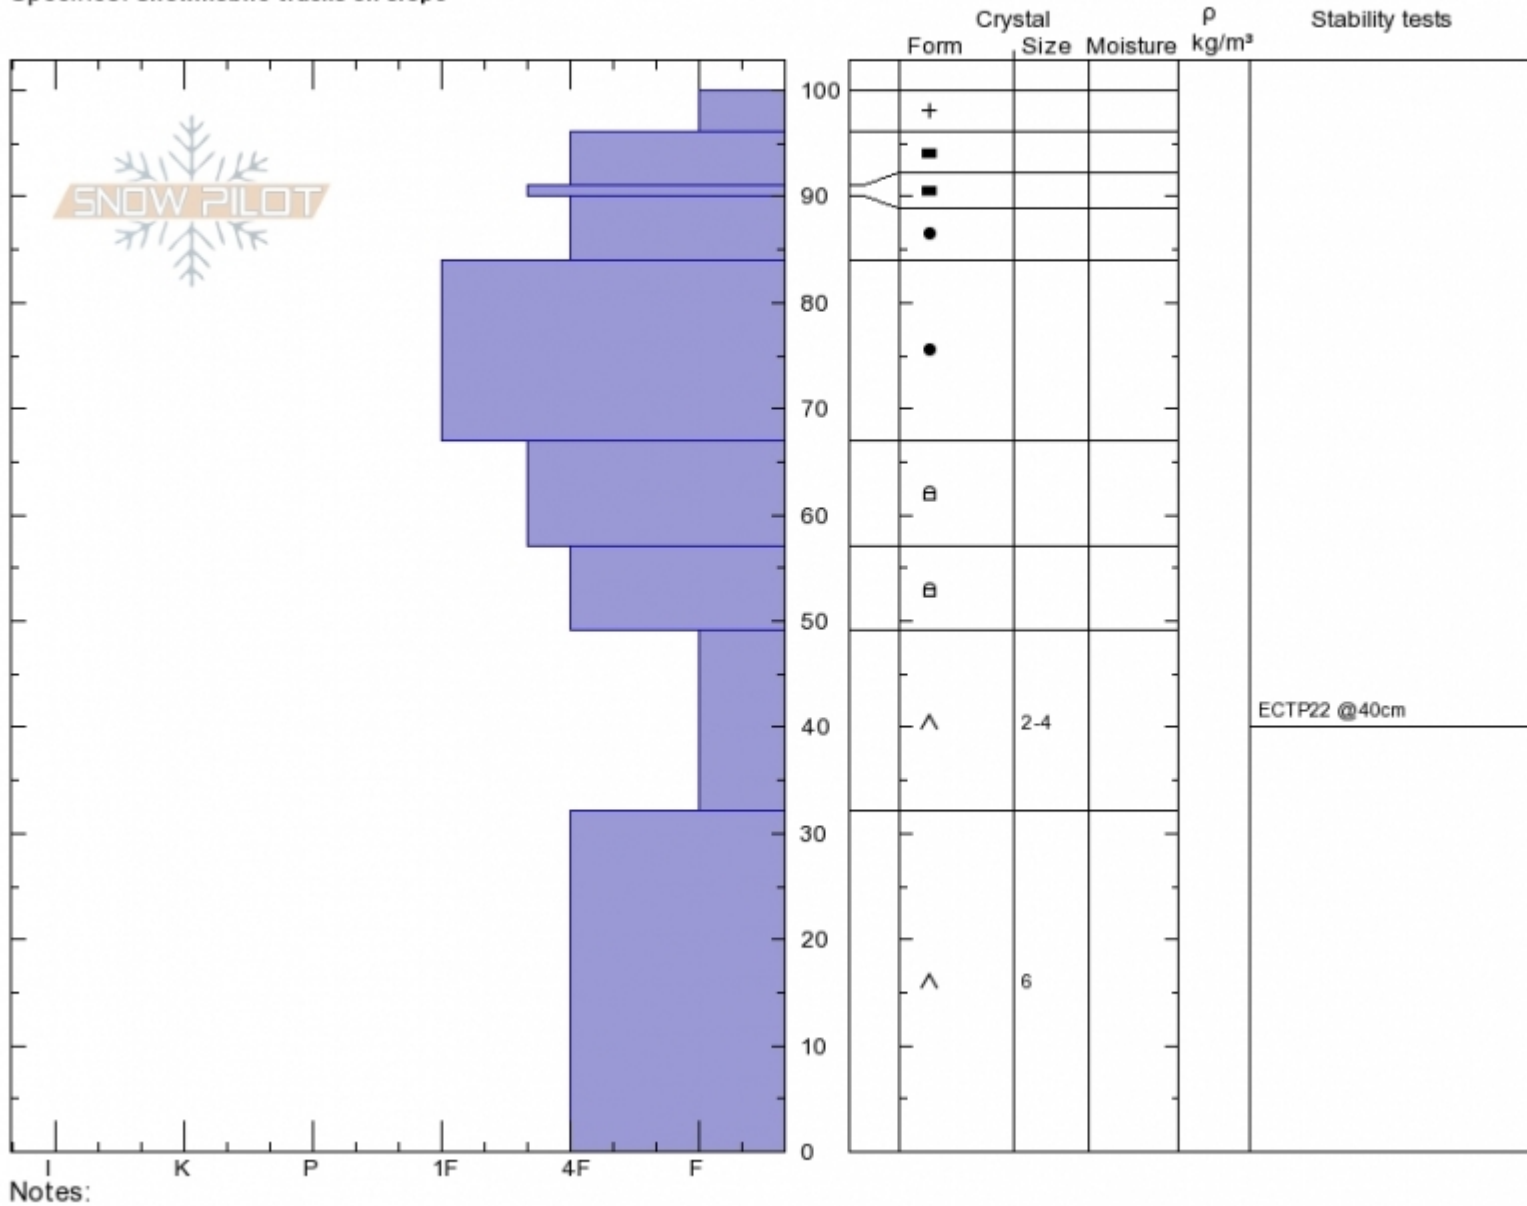

Taylor Fork  
 Madison Range-S  
 MT  
 Elevation: 9200 ft  
 Aspect: 130°  
 Specifics: Snowmobile tracks on slope

Ian Hoyer  
 Thu Mar 14 12:00 2019  
 Co-ord: 44.97250N, -111.27119W  
 Slope Angle: 24°  
 Wind Loading: no

Stability: **Good**  
 Air Temperature:  
 Sky Cover: **CLR**  
 Precipitation: **NO**  
 Wind: **Calm**

HS100 PF15  
 Stability Test Notes

Layer No  
 32-49: Pro

Advisory Region  
 Southern Madison  
 Southern Madison, 2019-03-14