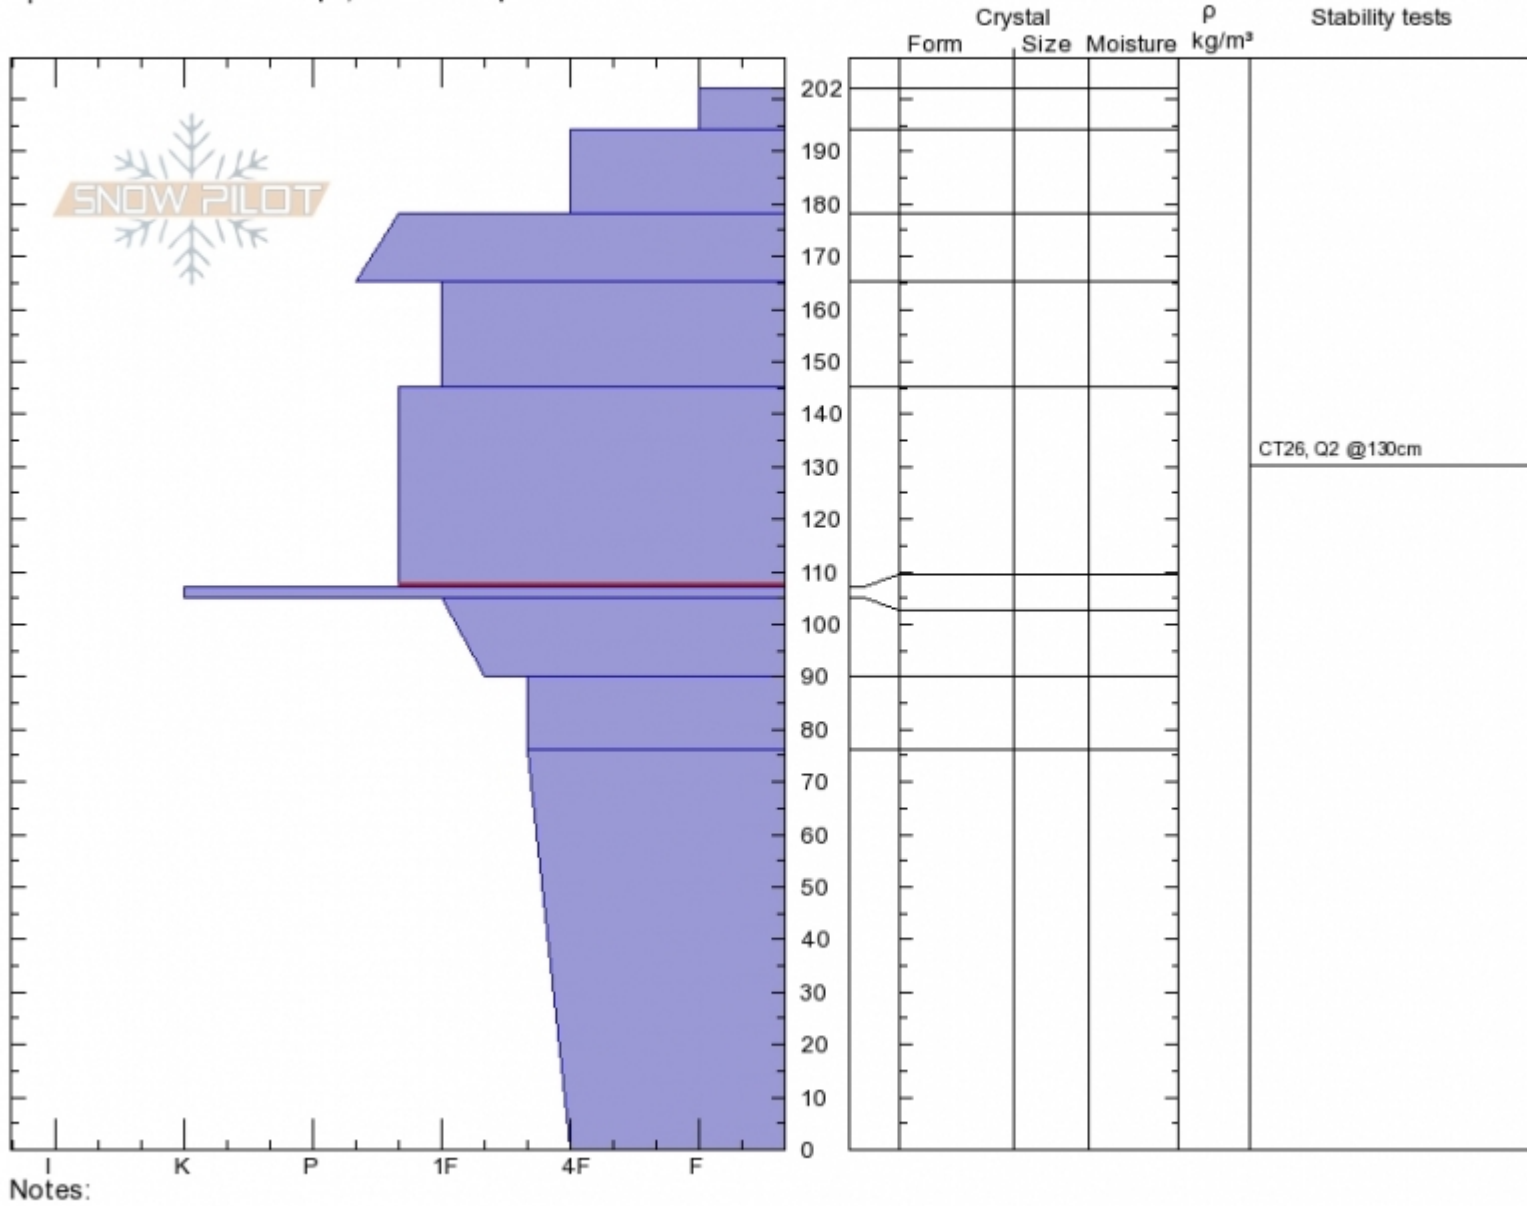

Maid of the Mist
Gallatin Range-N
MT
 Elevation:
 Aspect: **SE**
 Specifics: **Ski tracks on slope; We skied slope**

Erich Schreier
Sun Feb 24 13:00 2019
 Co-ord: **45.41675N, -110.97953W**
 Slope Angle: **26°**
 Wind Loading: **yes**

Stability:
 Air Temperature:
 Sky Cover: **OVC**
 Precipitation: **S2**
 Wind: **N Moderate**

HS202
Stability Test Notes

Layer No
107-145:

Advisory Region
 Northern Gallatin
 Northern Gallatin, 2019-02-28