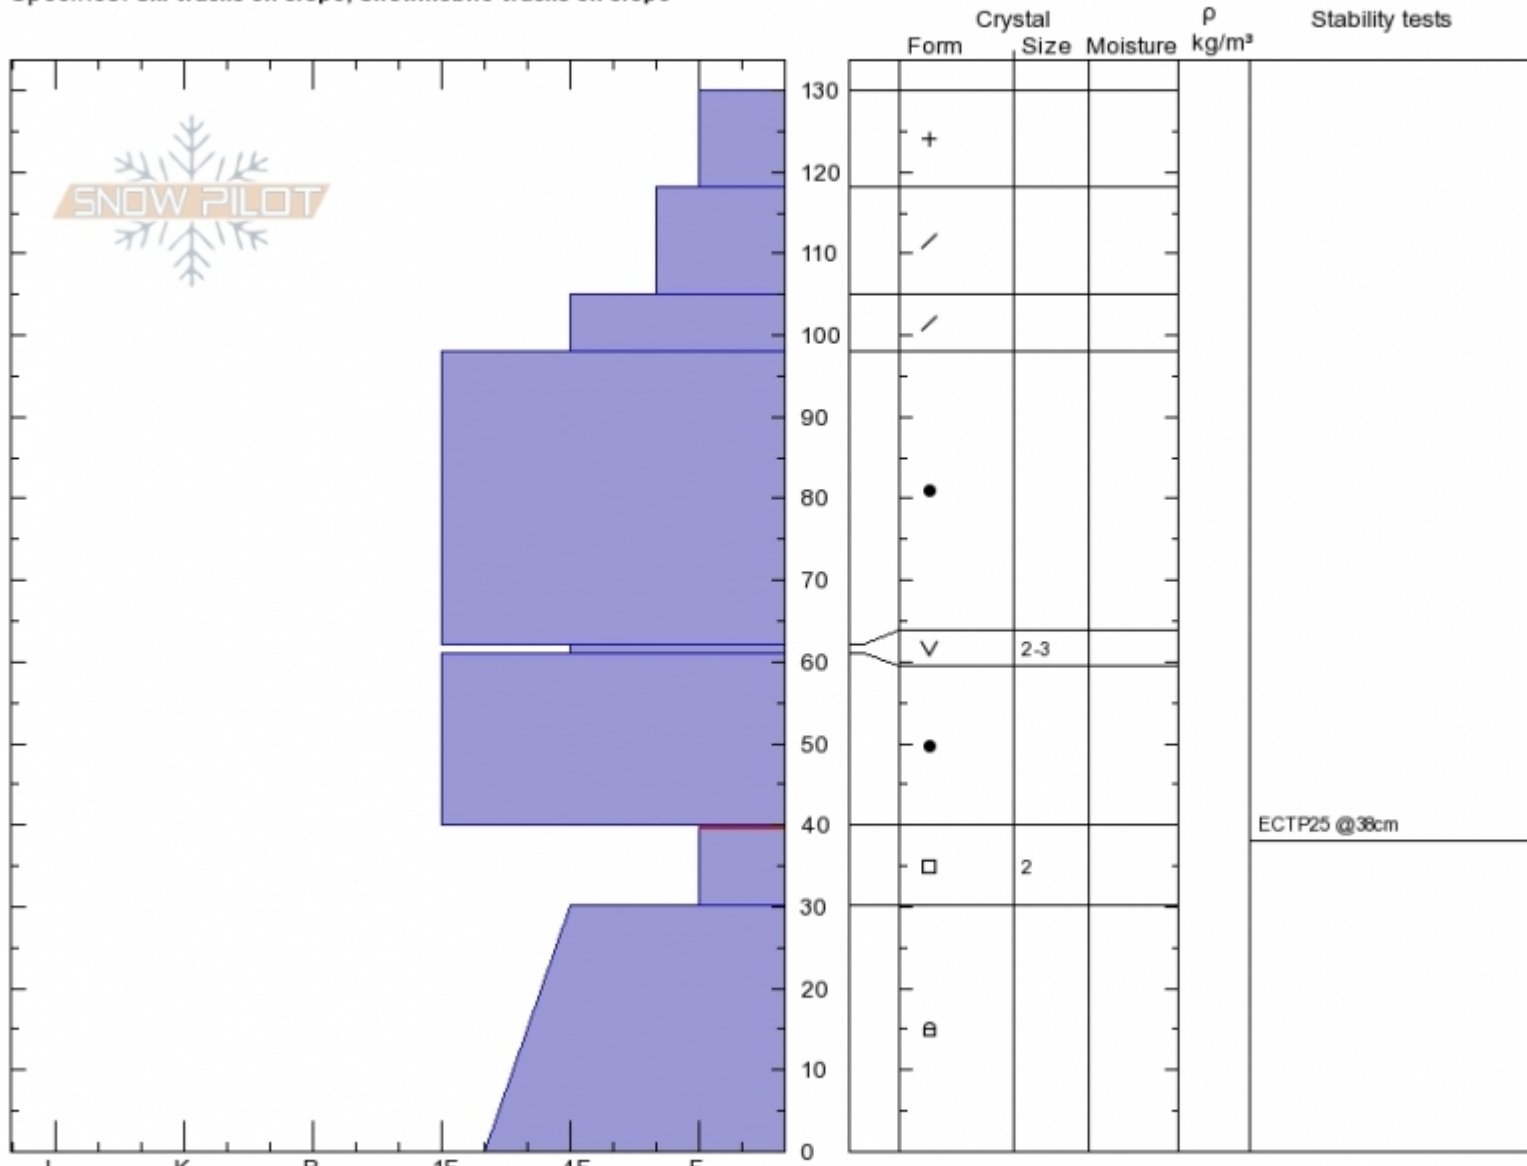

Lionhead, NE
 Henry Mtns
 MT
 Elevation: 8060 ft
 Aspect: 40°
 Specifics: Ski tracks on slope; Snowmobile tracks on slope

Eric Knoff
 Tue Feb 19 12:35 2019
 Co-ord: 44.69890N, -111.29043W
 Slope Angle: 25°
 Wind Loading: no

Stability:
 Air Temperature: -10°C
 Sky Cover: FEW
 Precipitation: NO
 Wind: SW Light Breeze

HS130
 Stability Test Notes

Layer No
 61-62: no
 30-40: Pr

Notes: Thick slab, bad structure. It's getting harder to impact the weak layer, but it's still capable of producing avalanches.