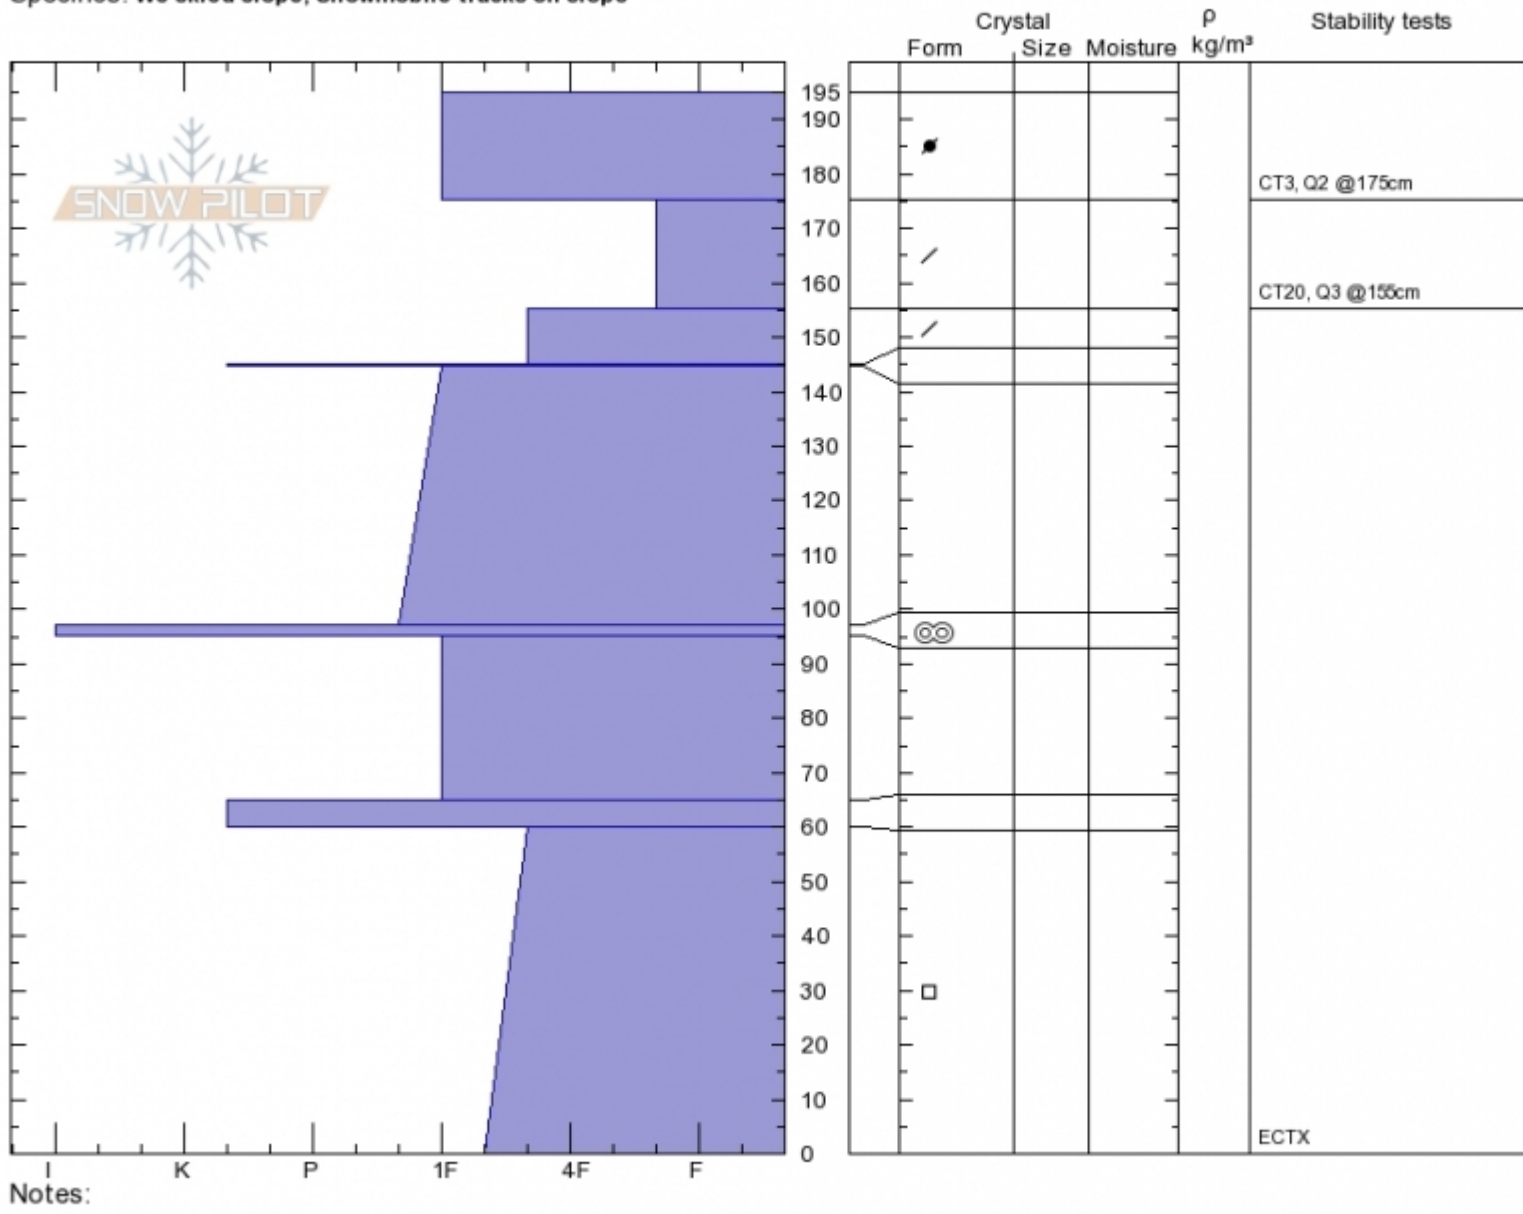

Rasta
 Cooke City
 MT
 Elevation: 9850 ft
 Aspect: 200°
 Specifics: We skied slope; Snowmobile tracks on slope

Doug Chabot-Admin
 Mon Feb 11 12:10 2019
 Co-ord: 45.07015N, -109.94611W
 Slope Angle: 34°
 Wind Loading: no

Stability: **Good**
 Air Temperature: **-16°C**
 Sky Cover: **OVC**
 Precipitation: **S2**
 Wind: **N Moderate**

HS195
 Stability Test Notes

Layer No
 60-65: De

Notes:
 Advisory Region
 Cooke City
 Cooke City, 2019-02-13