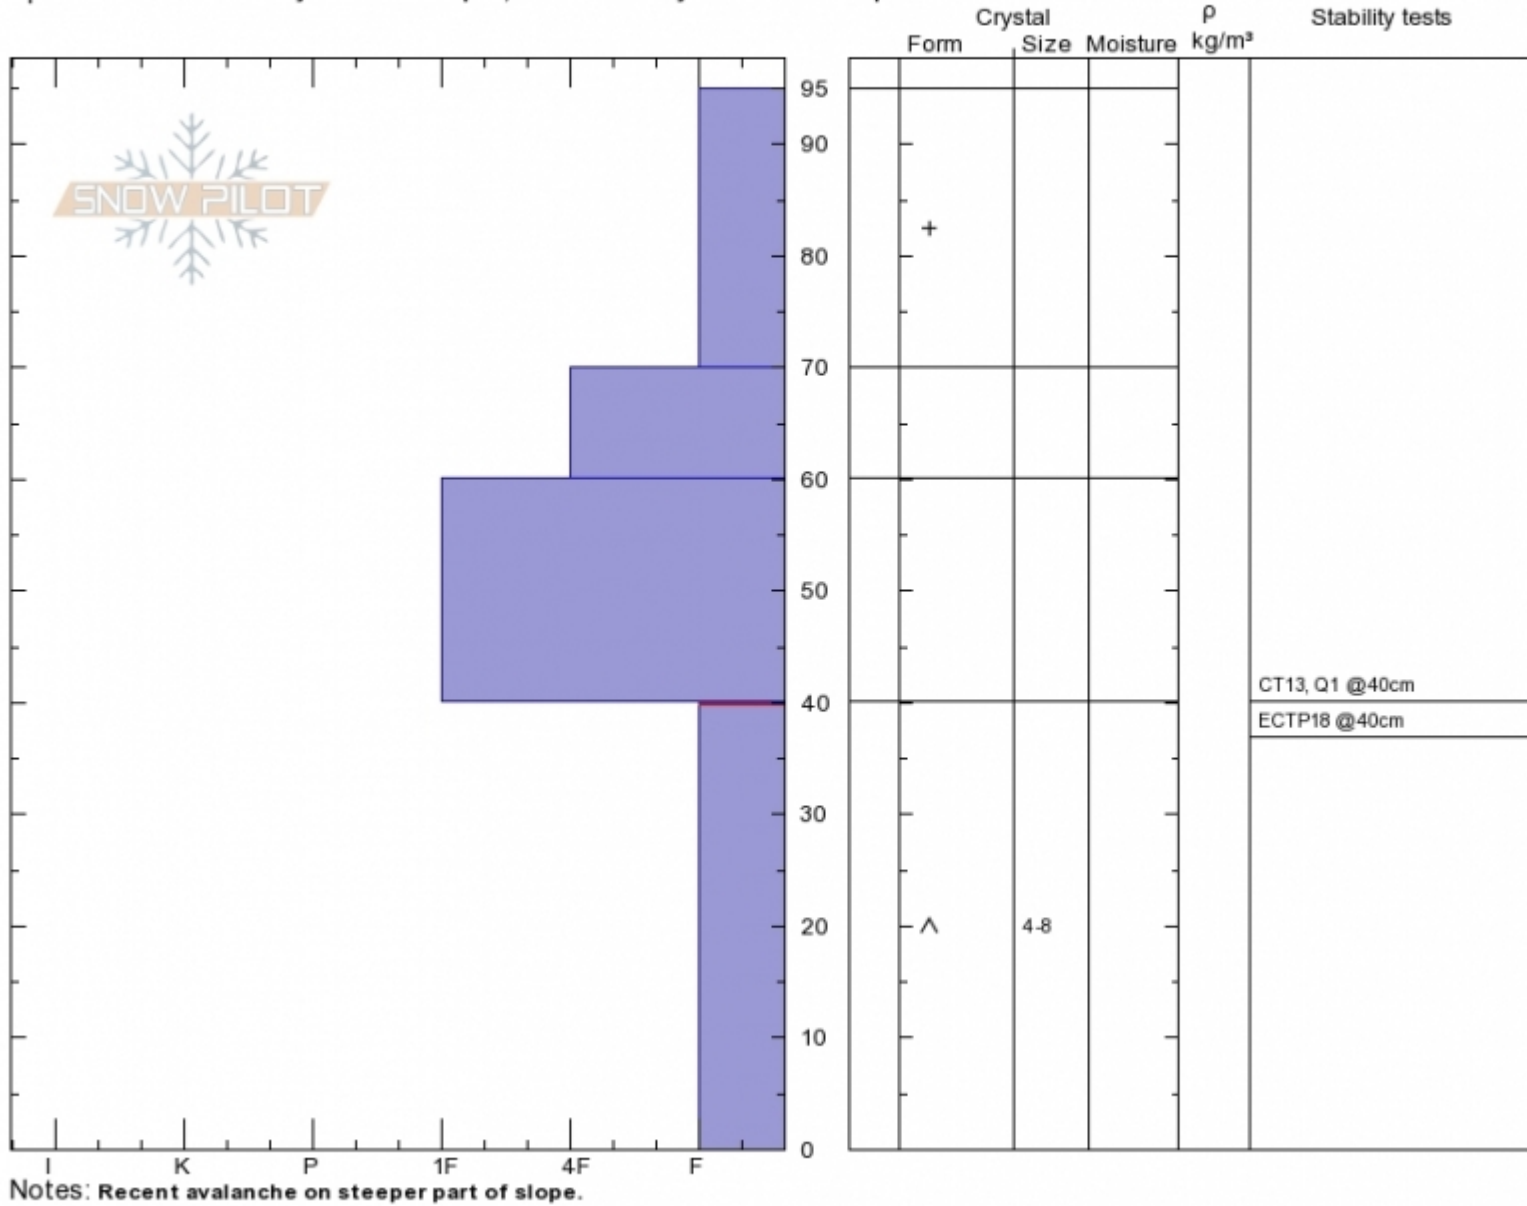

Motor Hill, Lionhead
Lionhead Range
MT

Elevation: 8440 ft
Aspect: 110°

Specifics: Recent activity on similar slopes; Recent activity on different slopes

Alex Marienthal
Thu Feb 7 12:03 2019
Co-ord: 44.73798N, -111.31217W
Slope Angle: 26°
Wind Loading: no

Stability: **Poor**
Air Temperature:
Sky Cover: **FEW**
Precipitation: **NO**
Wind: **Calm**

HS95 PF90
Stability Test Notes

Layer No
0-40: Prot

Advisory Region
Lionhead Range
Lionhead Range, 2019-02-09