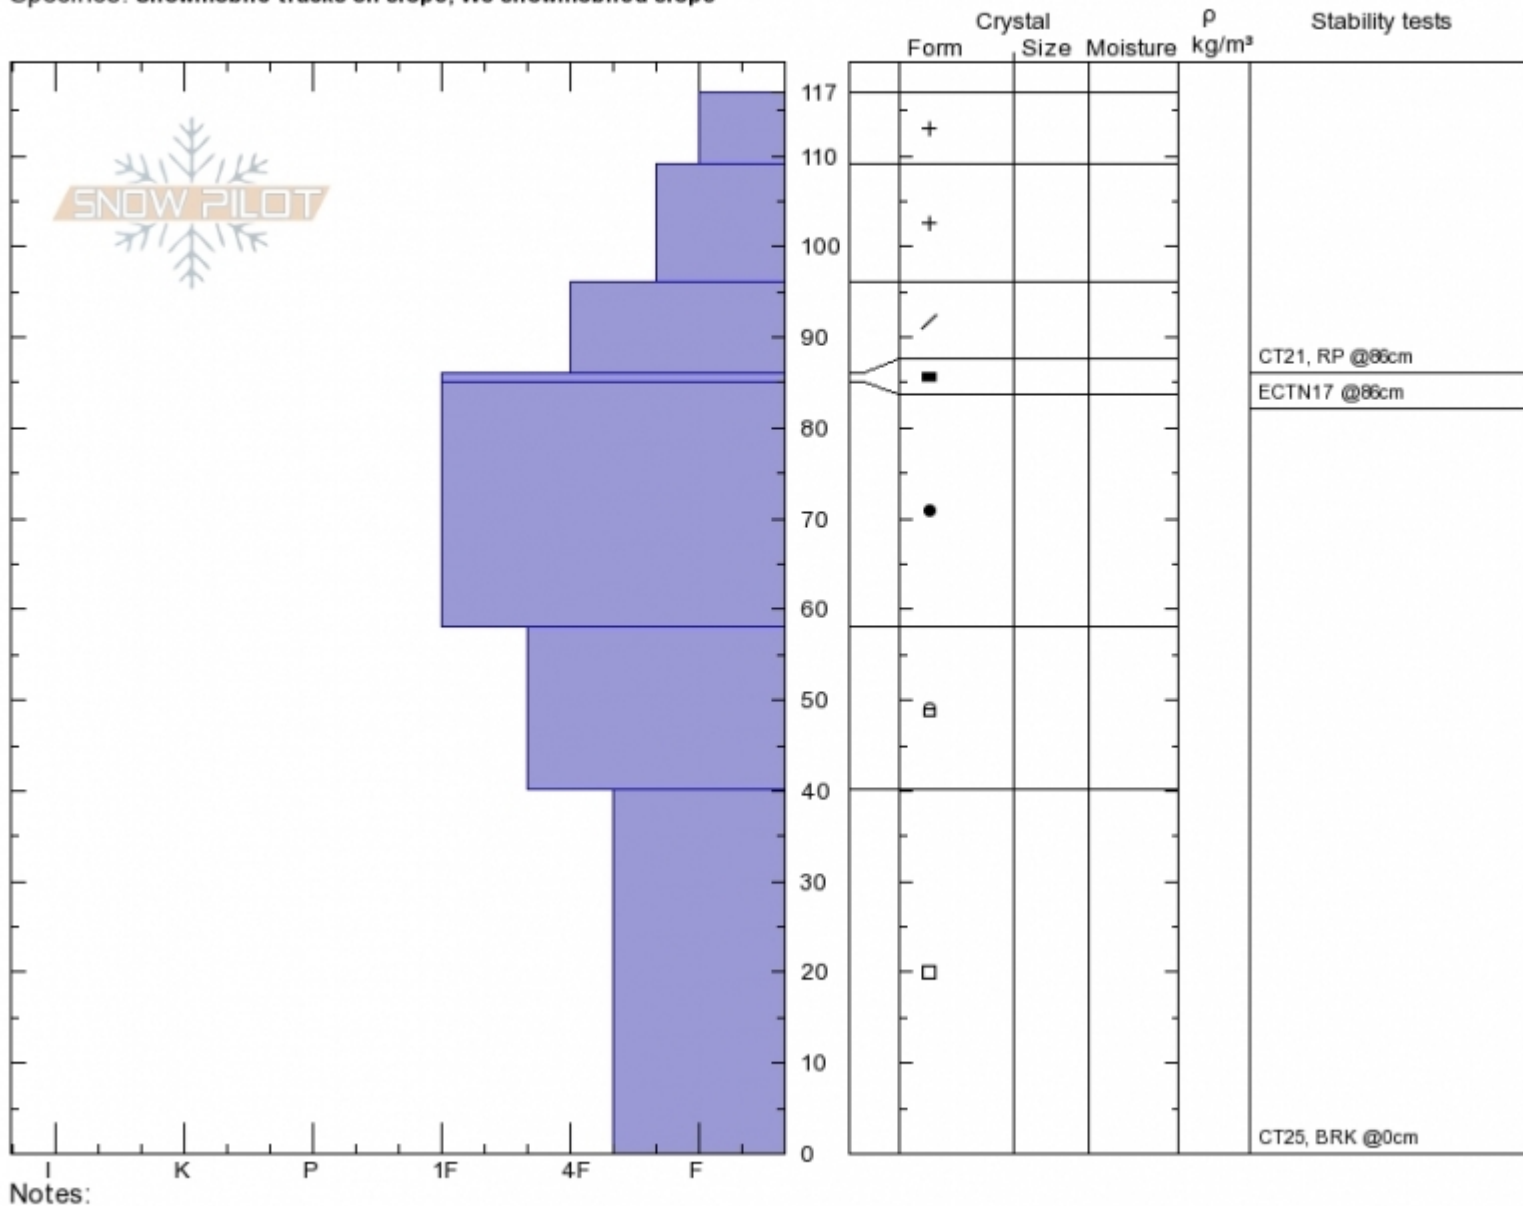

Teepee Basin
 Madison Range-S
 MT
 Elevation: 8850 ft
 Aspect: 110°
 Specifics: Snowmobile tracks on slope; We snowmobiled slope

Ian Hoyer
 Thu Jan 31 12:00 2019
 Co-ord: 44.91262N, -111.17925W
 Slope Angle: 30°
 Wind Loading:

Stability: Fair
 Air Temperature:
 Sky Cover: SCT
 Precipitation: NO
 Wind: Calm

HS117 PF30
 Stability Test Notes

Layer No

Advisory Region
 Southern Madison
 Southern Madison, 2019-02-01