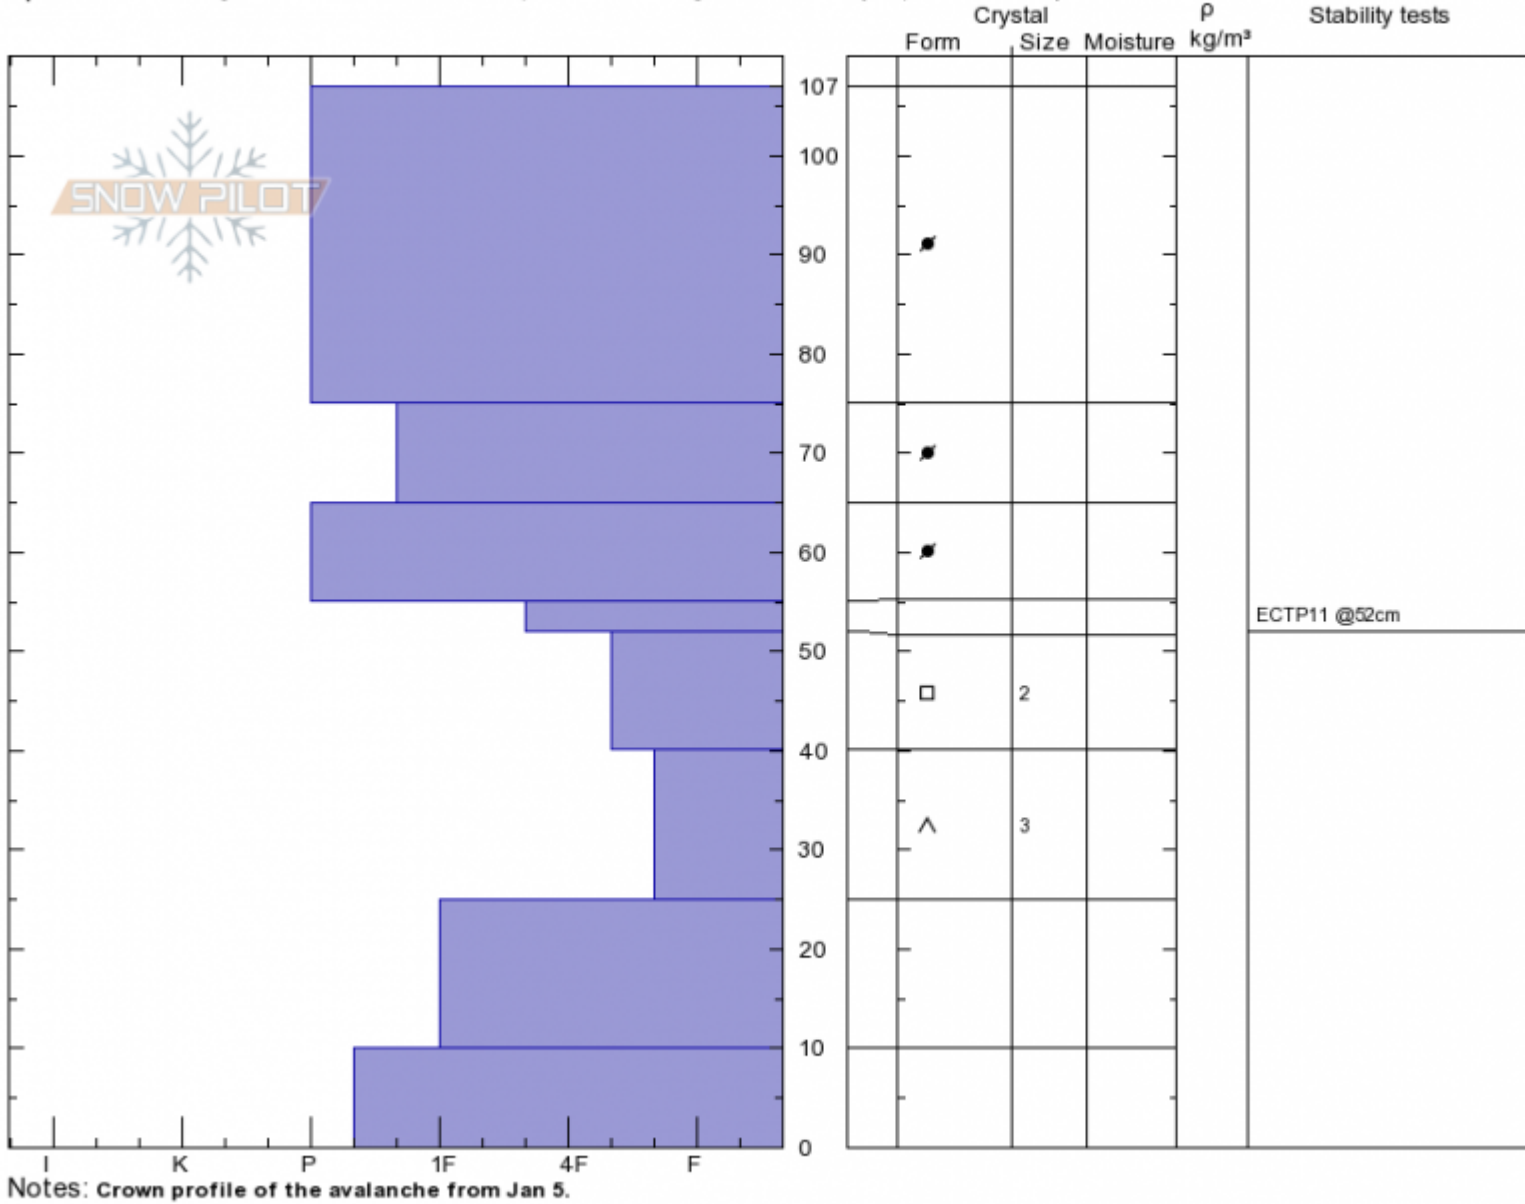

**Ross Peak/Throne**  
**Bridger Range**  
**MT**

Elevation: **8129 ft**  
 Aspect: **90°**

Specifics: Pit is adjacent to avalanche: crown; Recent activity on similar slopes; **We skied slope**

**Andrew Schauer**

**Mon Jan 7 11:53 2019**

Co-ord: **45.86707N, -110.95491W**

Slope Angle: **36°**

Wind Loading: **previous**

Stability:

Air Temperature:

Sky Cover: **BKN**

Precipitation: **S-1**

Wind: **N Moderate**

**HS107 PS0**

Stability Test Notes

Layer No

**40-52: Pro**

Longitude  
 -110.96W

Latitude  
 45.87N

**Avalanche Details:** [Avalanche near Ross Peak/Throne](#)