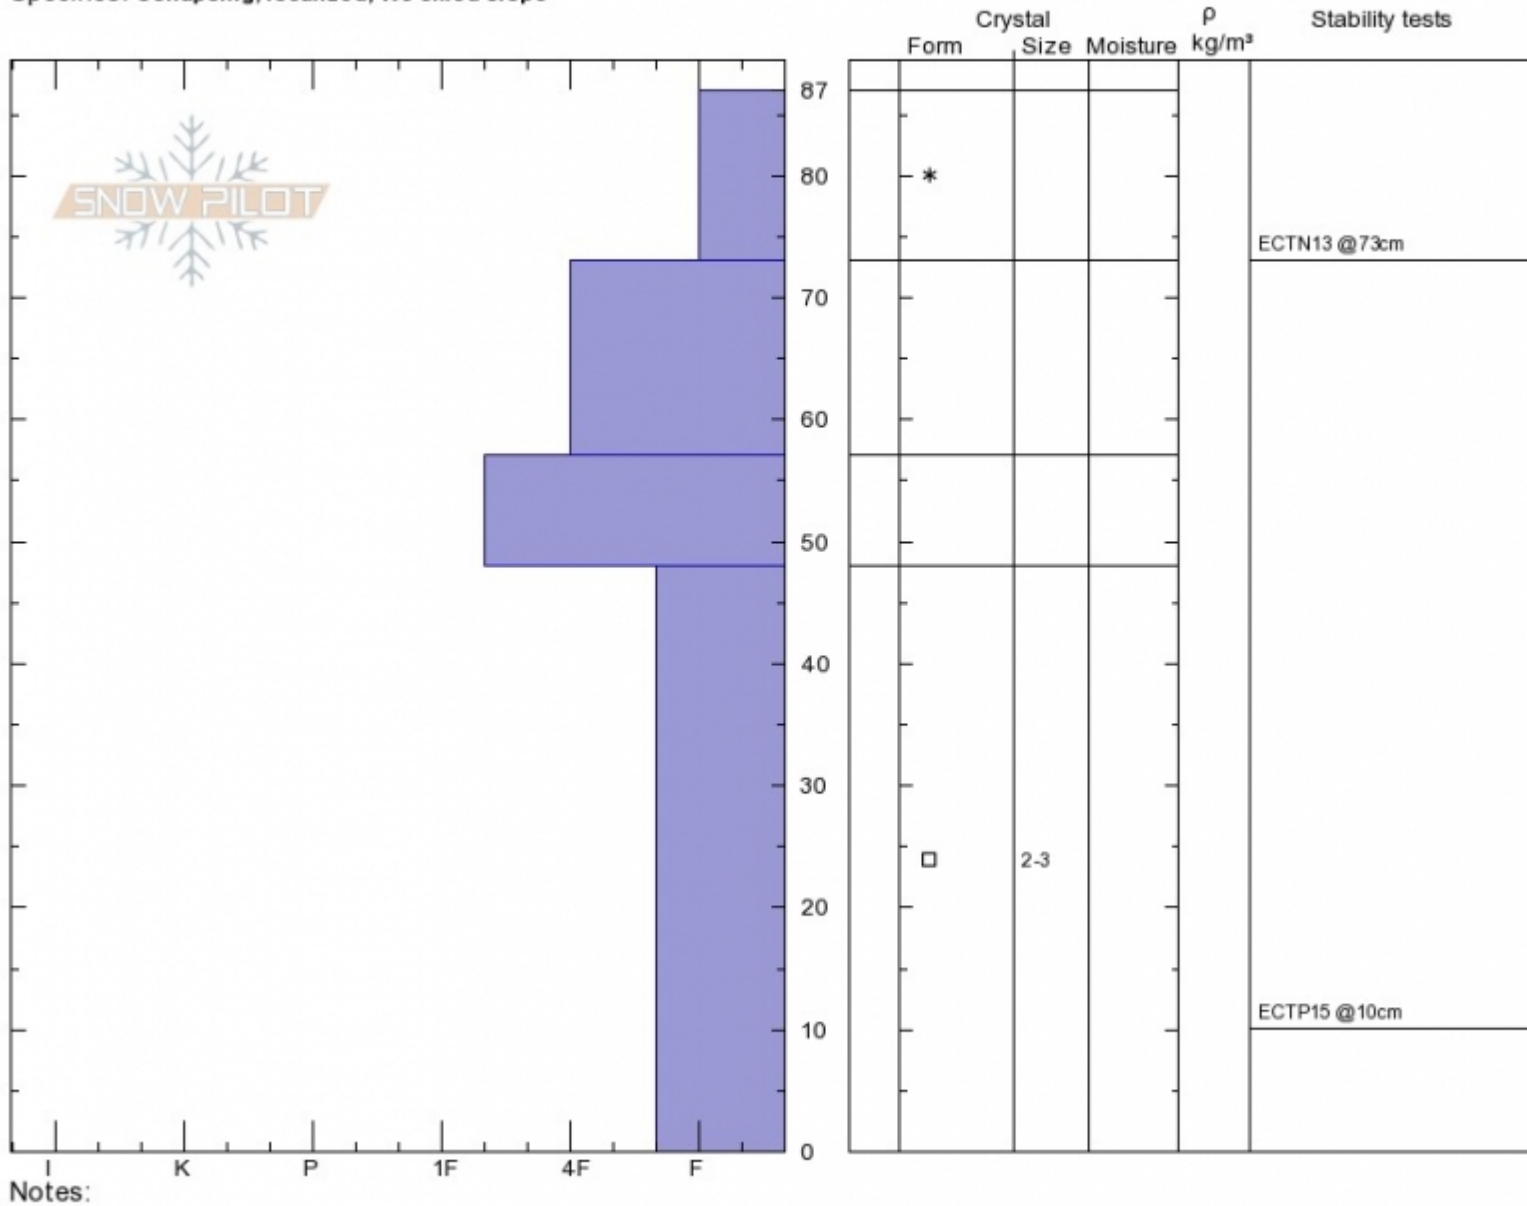

Bacon Rind
Madison Range-S
MT
 Elevation: **8800 ft**
 Aspect: **90°**
 Specifics: **Collapsing, localized; We skied slope**

Spencer Jonas
Sat Dec 22 11:00 2018
 Co-ord:
 Slope Angle: **26°**
 Wind Loading: **no**

Stability:
 Air Temperature:
 Sky Cover: **FEW**
 Precipitation:
 Wind: **Calm**

HS87 PF87
Stability Test Notes

Layer No

Advisory Region
 Southern Madison

Avalanche Details: [Collapsing, "whumphs" at Bacon Rind](#)

Forecast link: [GNFAC Avalanche Forecast for Sun Dec 23, 2018](#)

Southern Madison, 2018-12-22