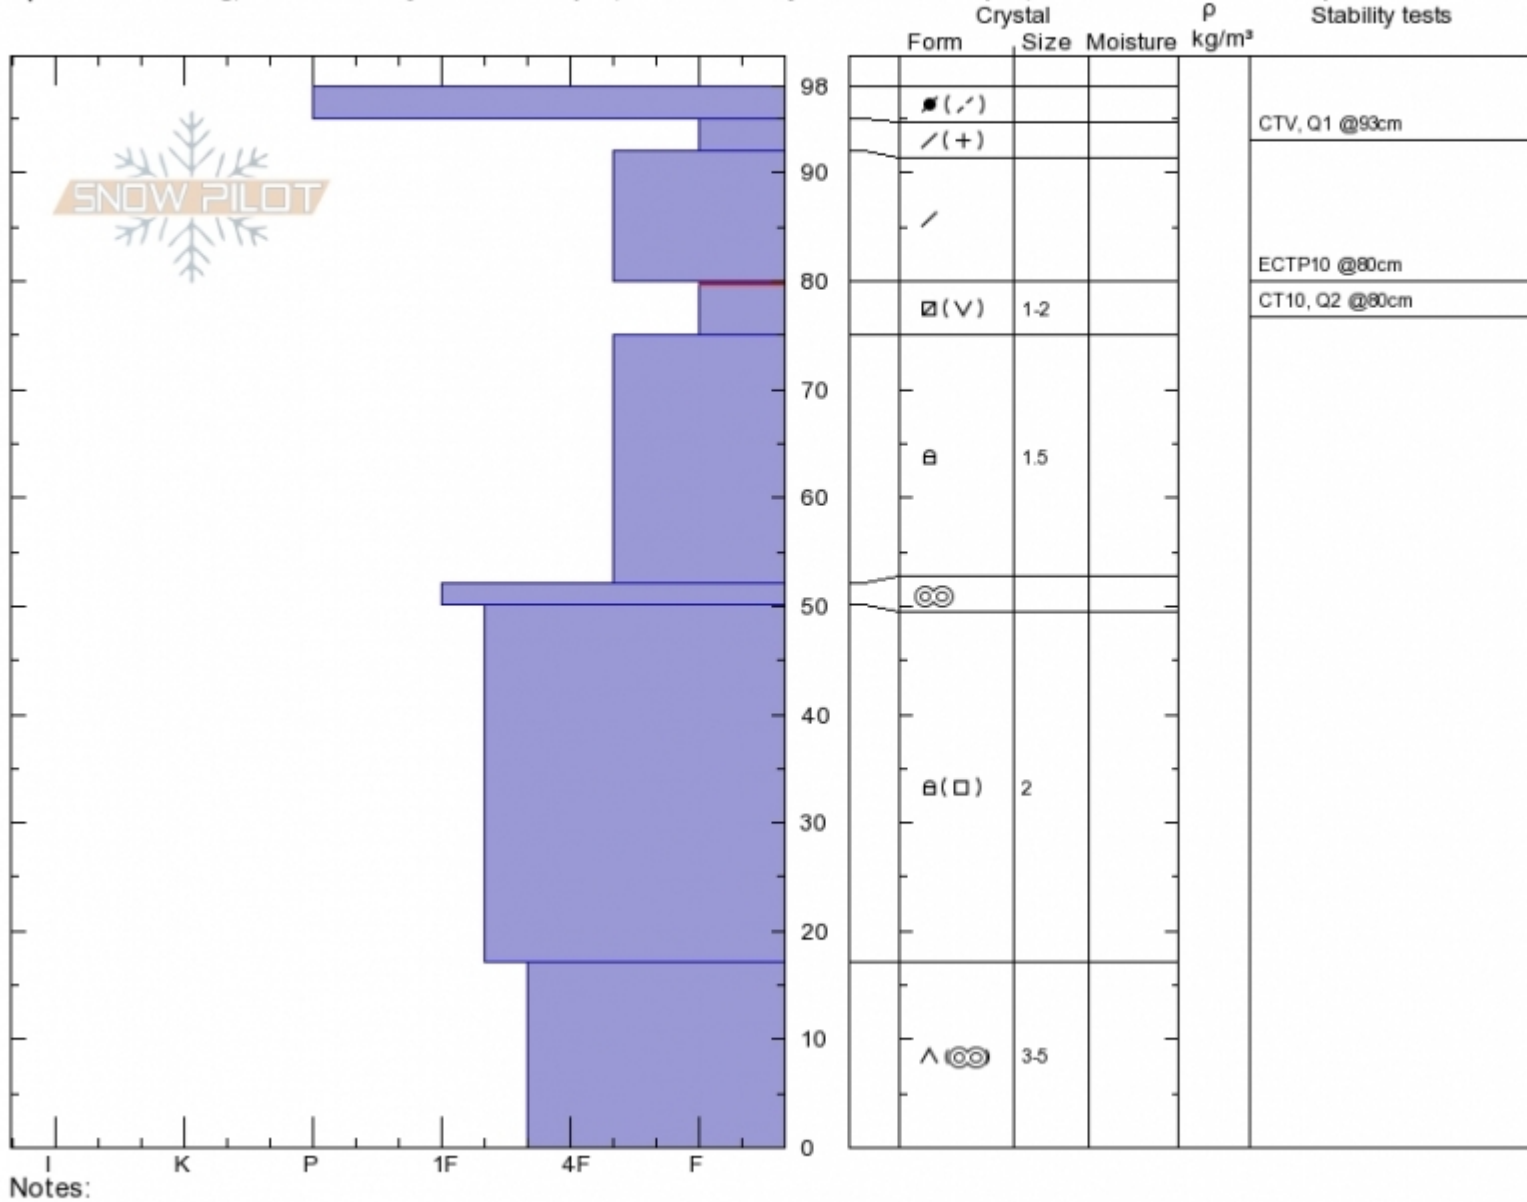

Second Yellow Mule  
Madison Range-N  
MT

Elevation: 9380 ft  
Aspect: 45°

Alex Marienthal  
Sun Dec 16 10:20 2018  
Co-ord: 45.17730N, -111.40087W  
Slope Angle: 30°  
Wind Loading: **yes**

Stability: **Poor**  
Air Temperature:  
Sky Cover: **SCT**  
Precipitation:  
Wind: **Calm**

HS98  
Stability Test Notes

Layer No  
75-80: Pr  
0-17: Icy r

Specifics: Cracking; Recent activity on similar slopes; Recent activity on different slopes; Snowmobile tracks on slope

Advisory Region  
Northern Madison  
**Avalanche Details:** [Snowmobiler triggered wind slab on Buck Ridge](#)  
Northern Madison, 2018-12-16