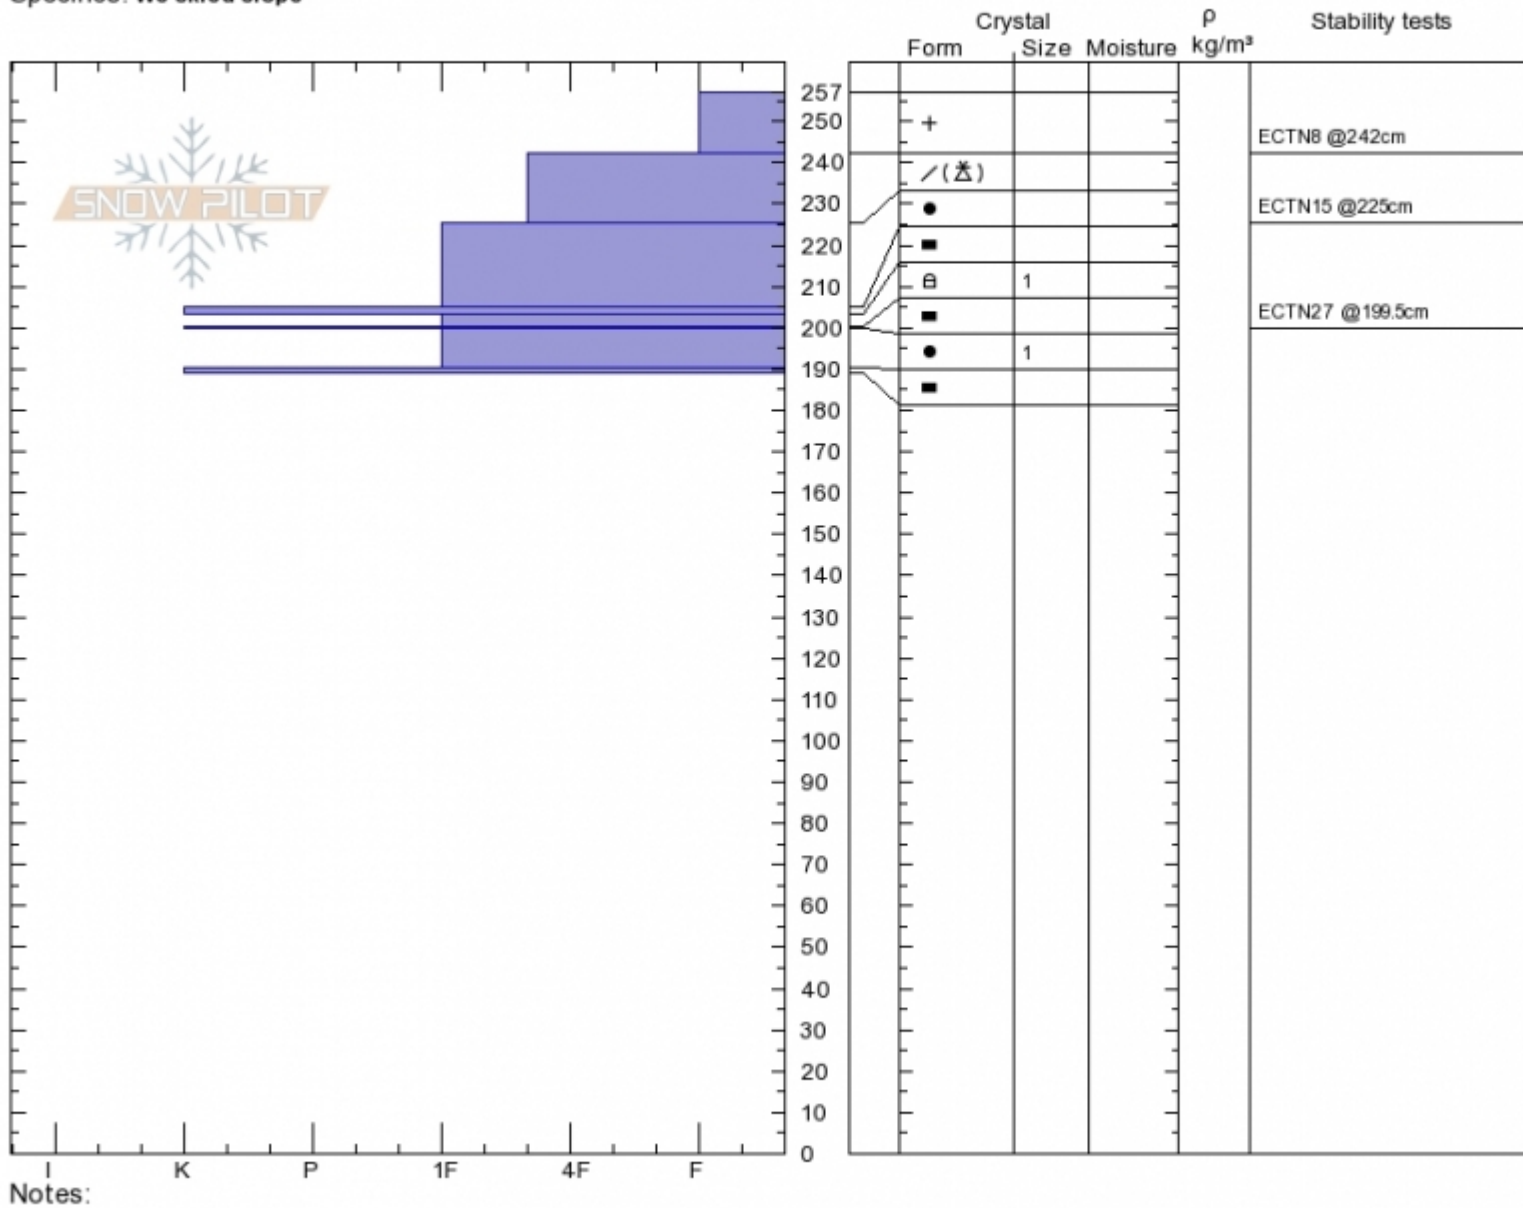

Palisades Butte  
 Gallatin Range-N  
 MT  
 Elevation: 9650 ft  
 Aspect: 160°  
 Specifics: We skied slope

Doug Chabot-Admin  
 Thu Mar 29 11:45 2018  
 Co-ord: 45.41848N, -110.97893W  
 Slope Angle: 32°  
 Wind Loading: yes

Stability: **Very Good**  
 Air Temperature: -7°C  
 Sky Cover: CLR  
 Precipitation: NO  
 Wind: **W Moderate**

HS257  
 Stability Test Notes

Layer No

Advisory Region  
 Northern Gallatin  
 Northern Gallatin, 2018-04-01