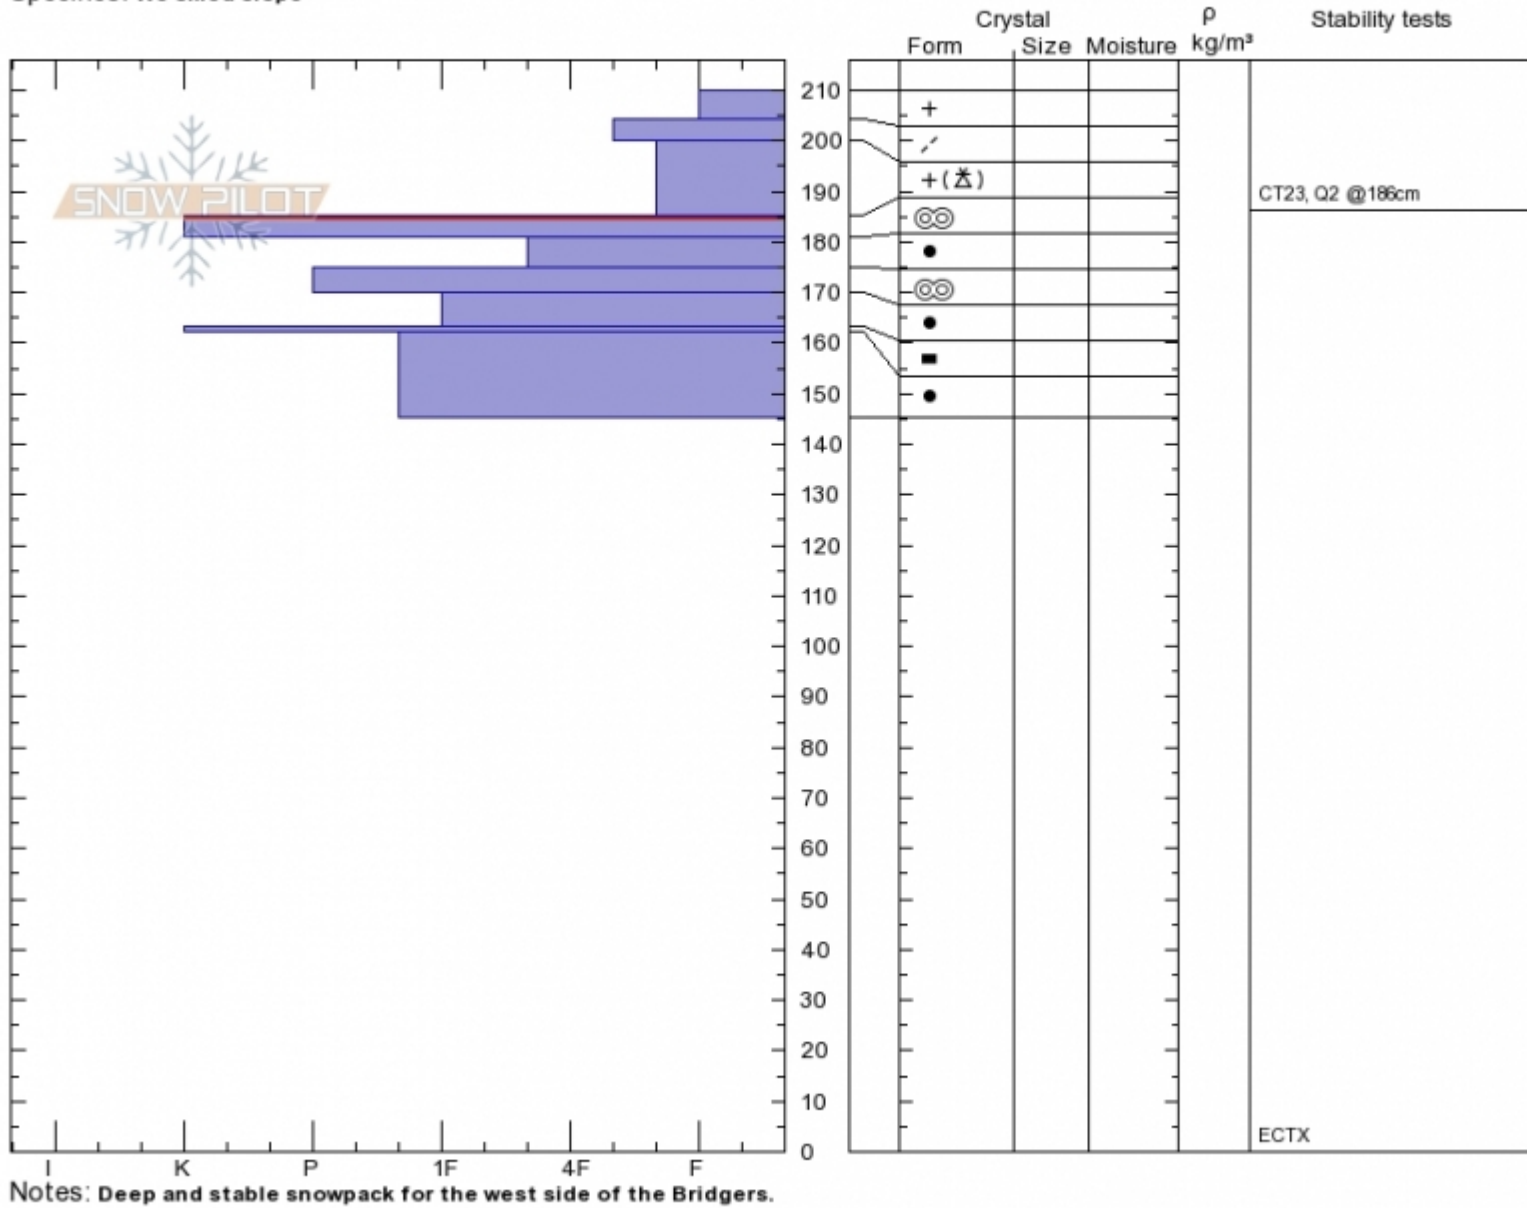

Bridger West, Bostwick Eric Knoff
Bridger Range Thu Mar 29 13:10 2018
MT Co-ord: 45.79434N, -110.94545W
 Elevation: 7900 ft Slope Angle: 31°
 Aspect: 300° Wind Loading: no
 Specifics: We skied slope

Stability: **Very Good**
 Air Temperature: -5°C
 Sky Cover: **SCT**
 Precipitation: **NO**
 Wind: **SW Light Breeze**

HS210
 Stability Test Notes

Layer No
 181-185: F

Advisory Region
 Bridger Range
 Bridger Range, 2018-03-30