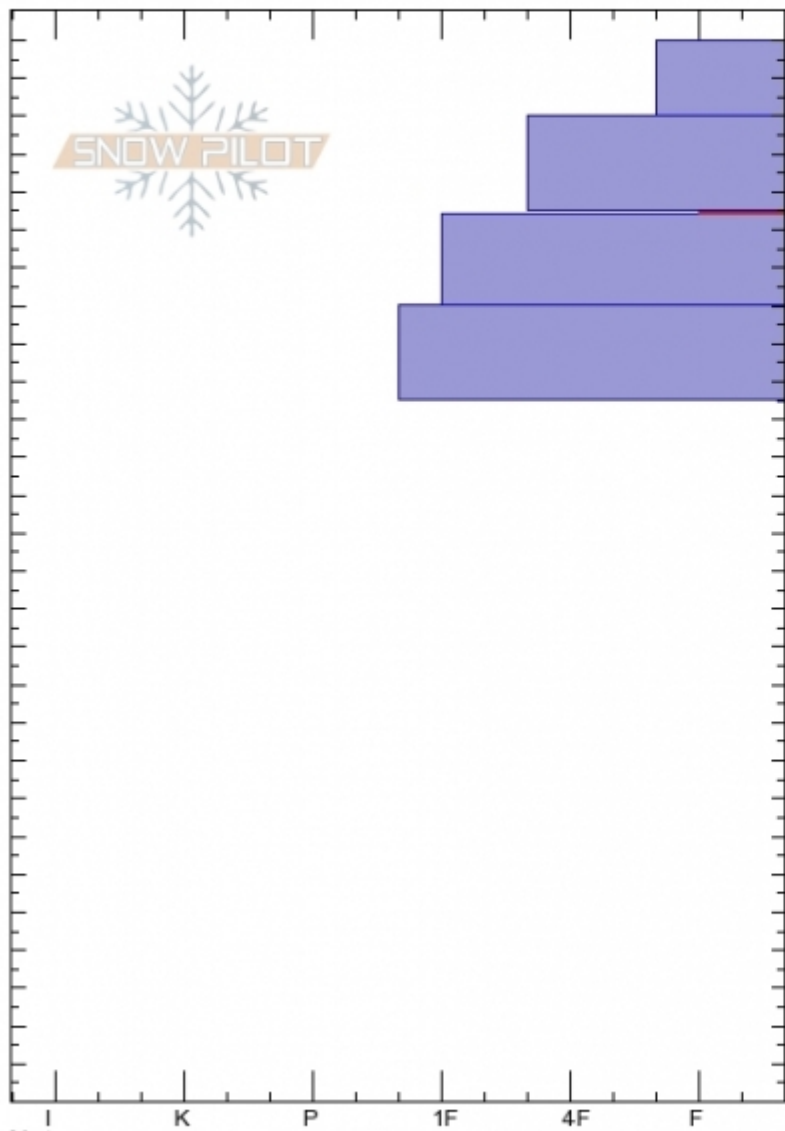

Mt Abundance SE
Cooke City
MT
 Elevation: **10500 ft**
 Aspect: **170°**
 Specifics:

Eric Knoff
Tue Feb 20 13:00 2018
 Co-ord: **45.06768N, -110.01230W**
 Slope Angle: **25°**
 Wind Loading: **no**

Stability: **Fair**
 Air Temperature: **-20°C**
 Sky Cover: **OVC**
 Precipitation: **S-1**
 Wind: **SW Moderate**

HS280
Stability Test Notes

Layer No
234-235: F

Elevation (ft)	Crystal Form	Crystal Size	Moisture	ρ (kg/m³)	Stability tests
280					
270					
260					
250	/				
240	☐	0.5-1			ECTP15 @235cm
230					CT11, Q1 @235cm
220	•				
210					
200	•				
190					
180					
170					
160					
150					
140					
130					
120					
110					
100					
90					
80					
70					
60					
50					
40					
30					
20					
10					
0					