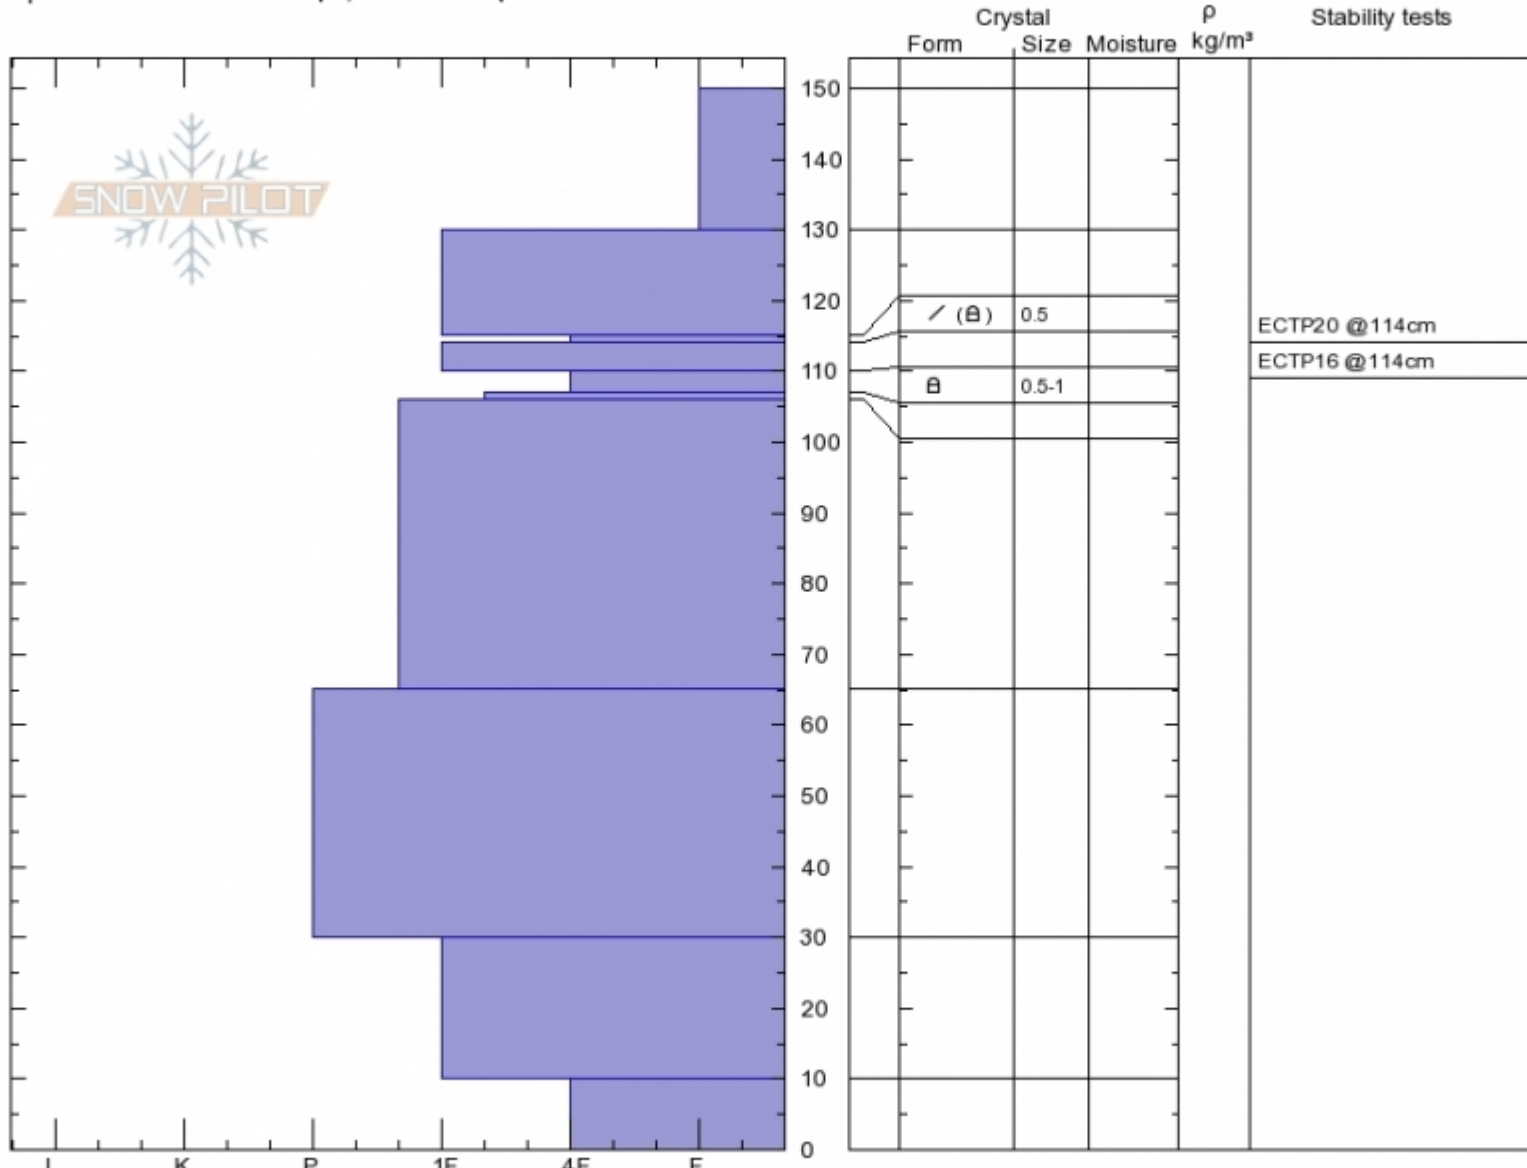

**Beehive - top Tyler's
Madison Range-N
MT**
Elevation: **9080 ft**
Aspect: **240°**
Specifics: **Ski tracks on slope; We skied slope**

Alex Marienthal
Sun Feb 11 11:17 2018
Co-ord: **45.32335N, -111.38217W**
Slope Angle: **35°**
Wind Loading: **previous**

Stability: **Fair**
Air Temperature:
Sky Cover: **CLR**
Precipitation: **NO**
Wind: **Calm**

HS150
Stability Test Notes

Layer No
114-115:

Notes: Pit in Middle Basin was HS 175 and ECTN18 on NSF/MFCx 40cm down. ECTP in this pit was a surprise and not on a clear visible interface. It looked like decomposing/framed. Maybe under old wind slab. Skied steep, but conservative terrain lower on slope.