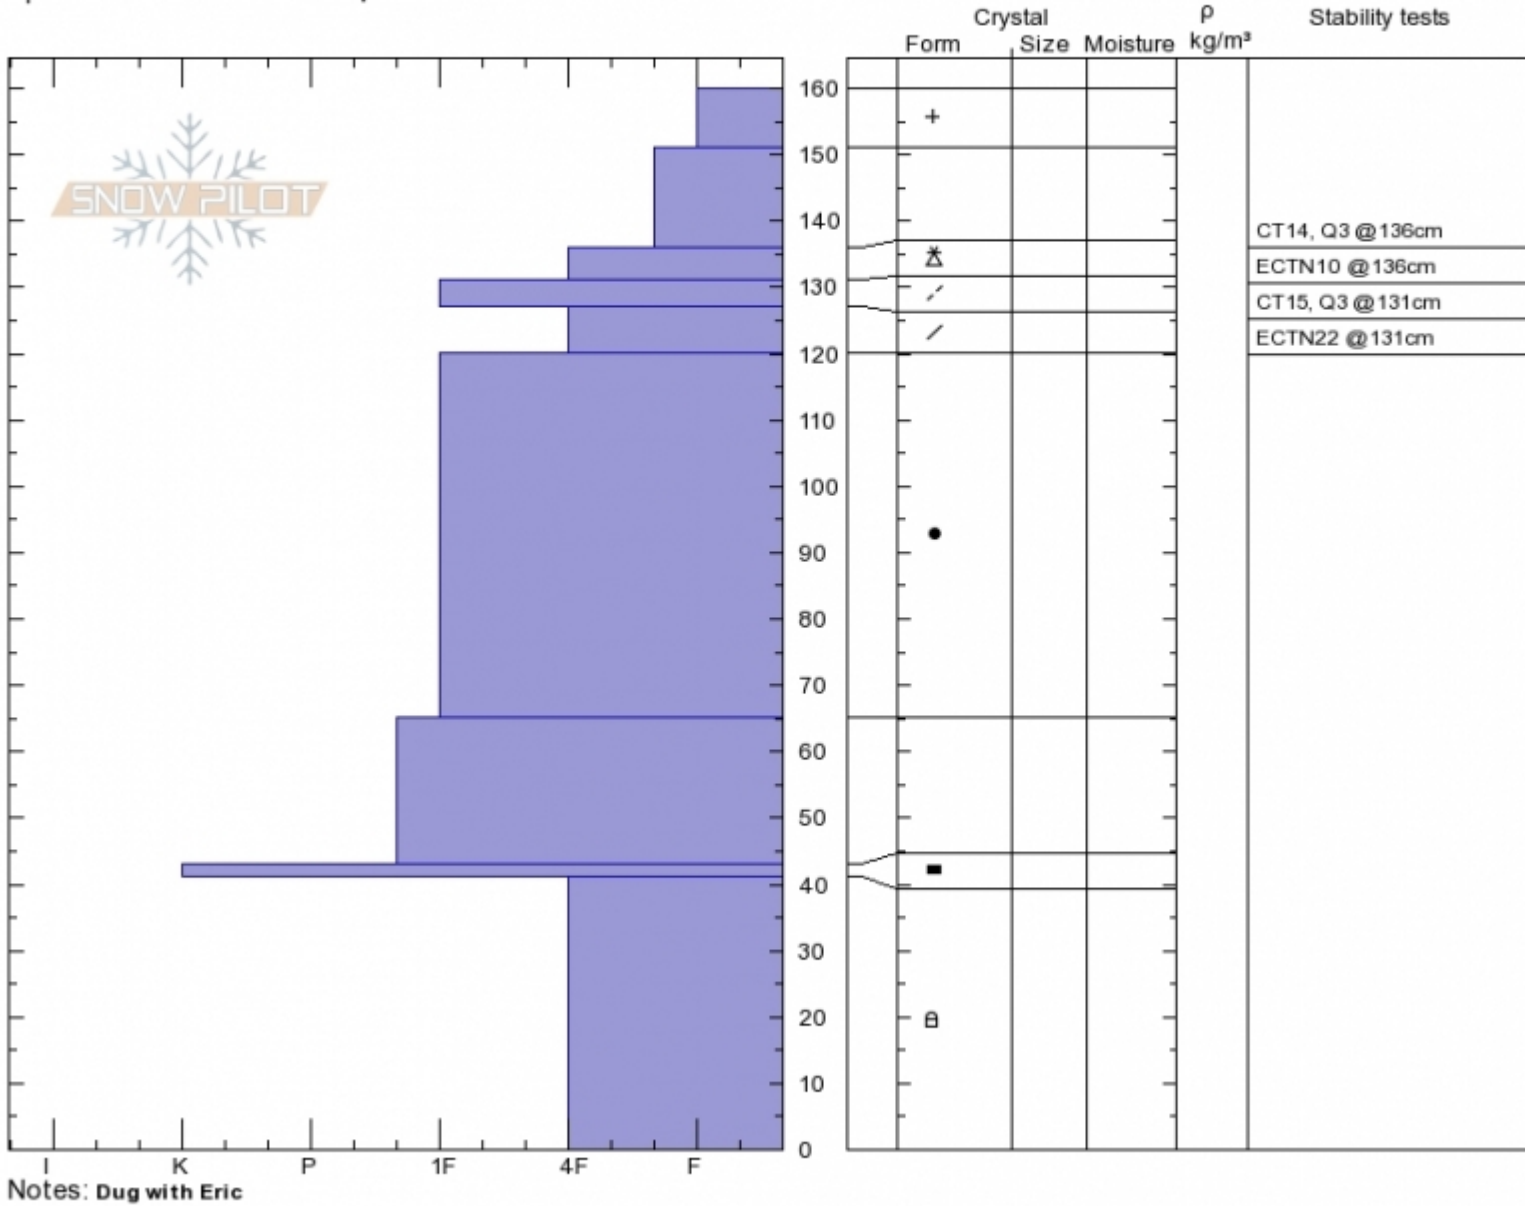

N. Bridgers
Bridger Range
MT
 Elevation: **8580 ft**
 Aspect: **50°**
 Specifics: **We snowmobiled slope**

Gabrielle Antonioli
Tue Feb 6 23:00 2018
 Co-ord: **45.89153N, -110.94526W**
 Slope Angle: **25°**
 Wind Loading:

Stability: **Fair**
 Air Temperature: **-4°C**
 Sky Cover: **OVC**
 Precipitation: **S-1**
 Wind: **W Moderate**

HS160
Stability Test Notes

Layer No

Advisory Region
 Bridger Range
 Longitude
 -110.95W
 Latitude
 45.89N
 Bridger Range, 2018-02-07