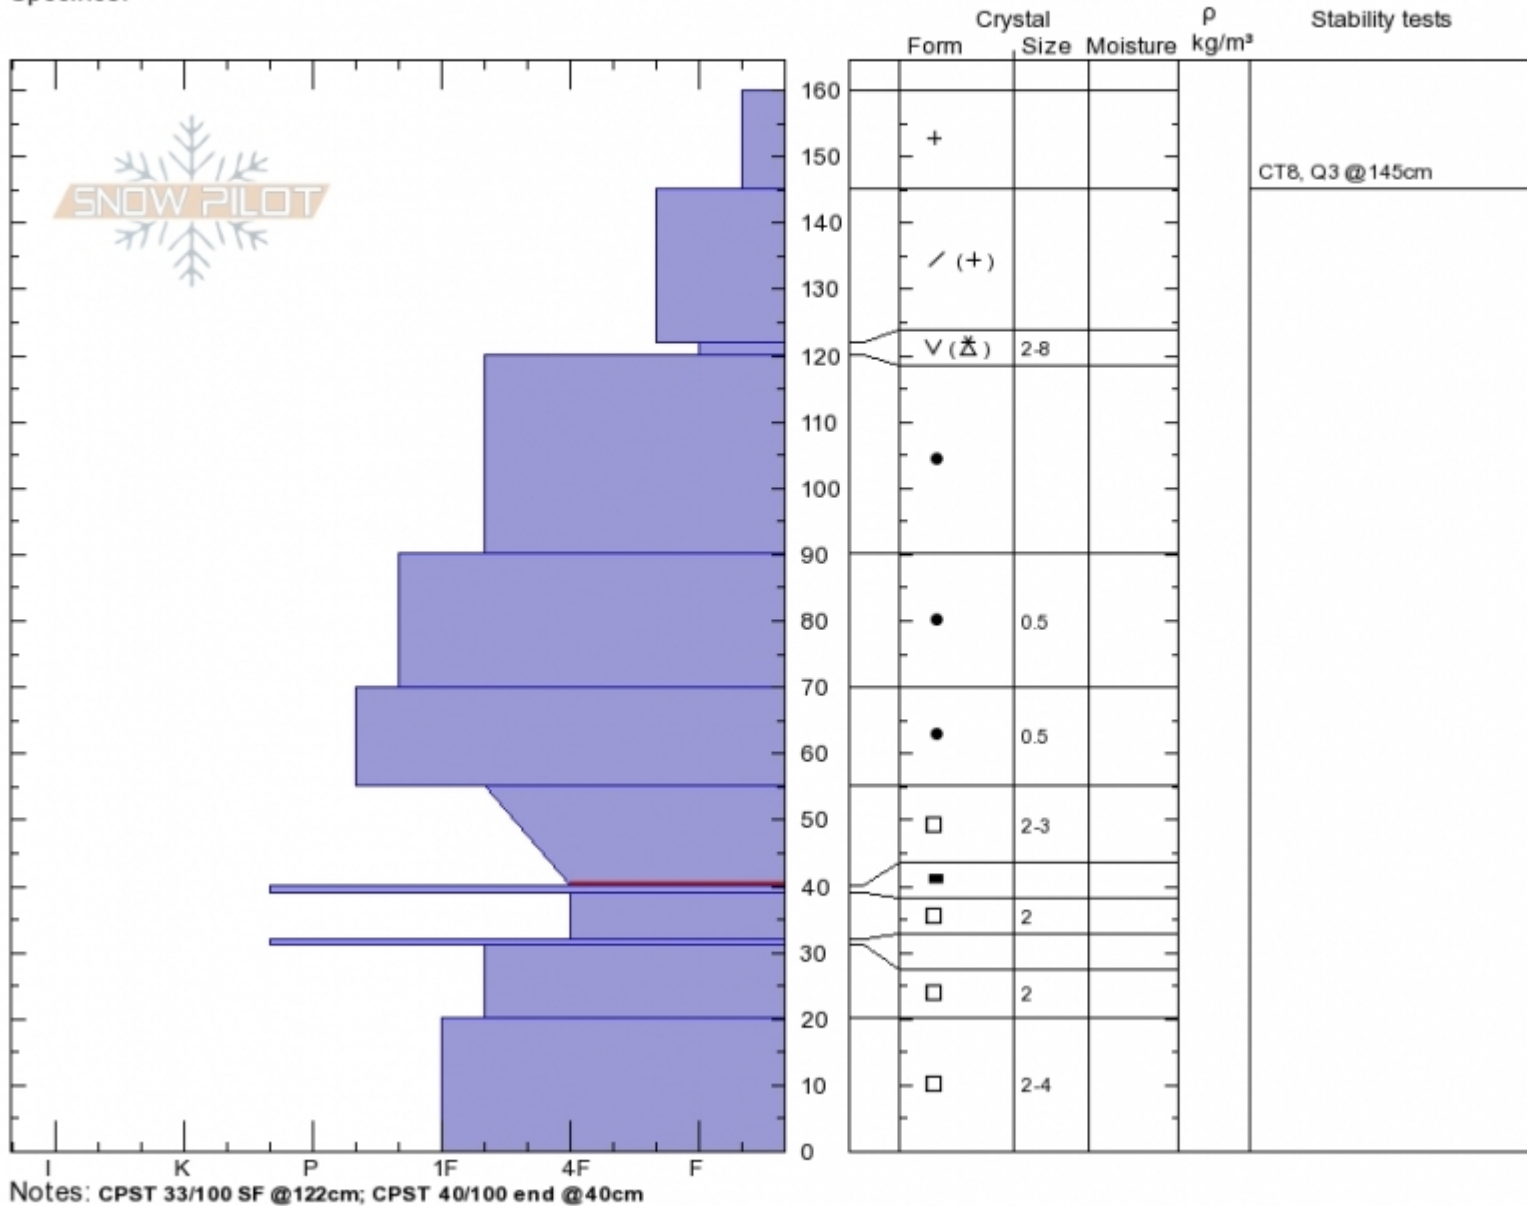

Ski Hill
Lionhead Range
MT
 Elevation: **8130 ft**
 Aspect: **70°**
 Specifics:

Doug Chabot-Admin
Tue Jan 23 12:30 2018
 Co-ord: **44.70228N, -111.29568W**
 Slope Angle: **24°**
 Wind Loading: **previous**

Stability: **Good**
 Air Temperature: **-7°C**
 Sky Cover: **BKN**
 Precipitation: **NO**
 Wind: **SW Light Breeze**

HS160
 Stability Test Notes

Layer No
 120-122: s
 40-55: Pr

Advisory Region
 Lionhead Range