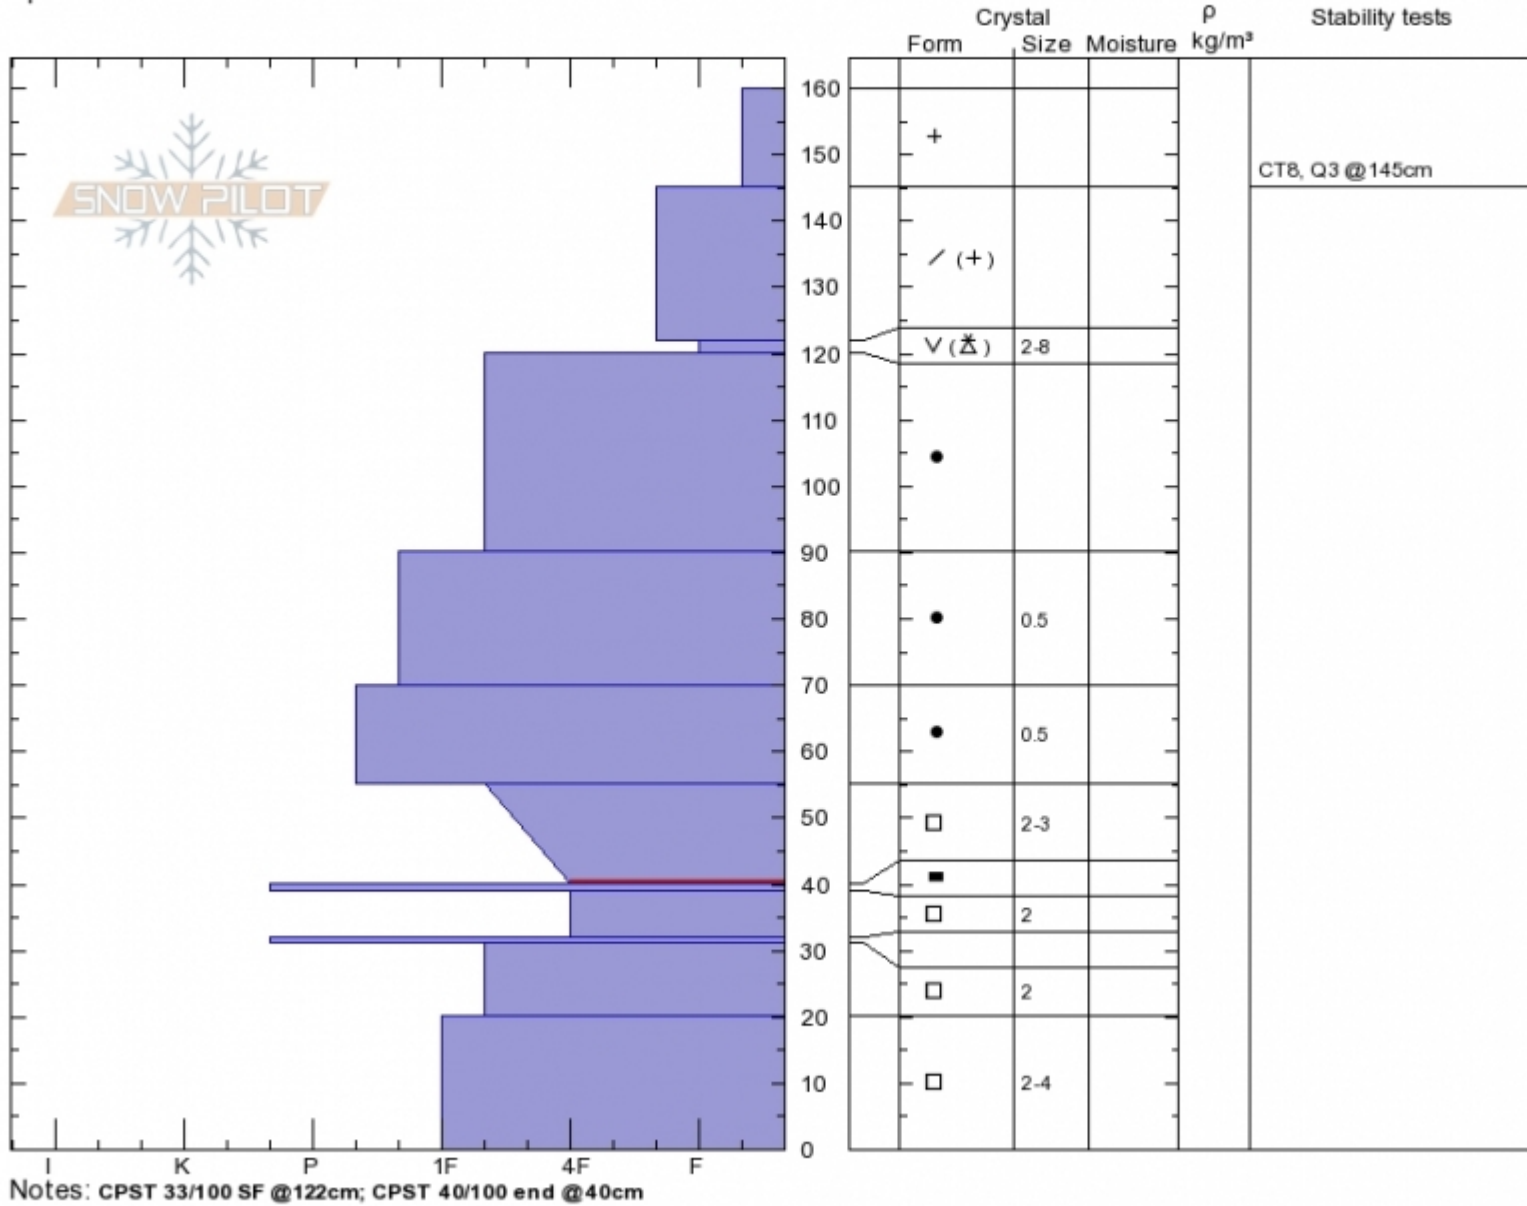

Ski Hill
Lionhead Range
MT
 Elevation: **8130 ft**
 Aspect: **70°**
 Specifics:

Doug Chabot-Admin
Tue Jan 23 12:30 2018
 Co-ord: **44.70228N, -111.29568W**
 Slope Angle: **24°**
 Wind Loading: **previous**

Stability: **Good**
 Air Temperature: **-7°C**
 Sky Cover: **BKN**
 Precipitation: **NO**
 Wind: **SW Light Breeze**

HS160
 Stability Test Notes

Layer No
 120-122: s
 40-55: Pr

Advisory Region
 Lionhead Range

Forecast link: [GNFAC Avalanche Advisory for Thu Jan 25, 2018](#) [GNFAC Avalanche Advisory for Fri Jan 26, 2018](#)

Lionhead Range, 2018-01-24