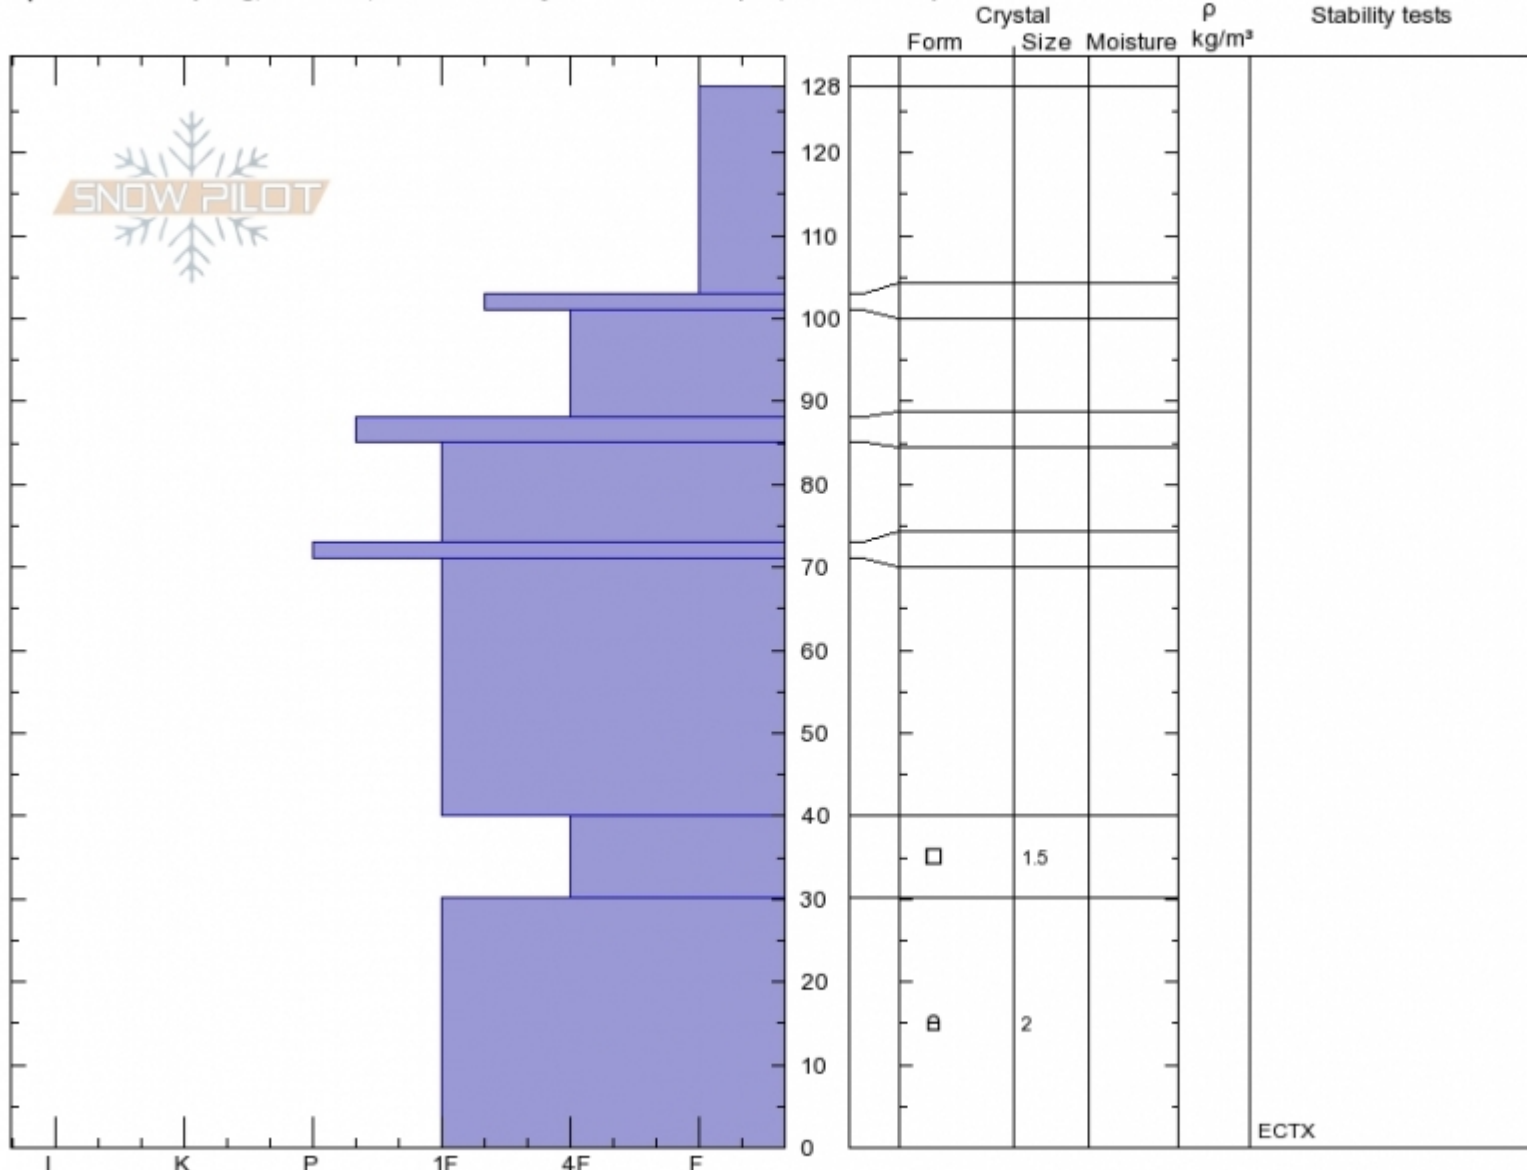

west Barronette  
 Beartooths  
 MT

Elevation: 8100 ft  
 Aspect: 227°

Beau Fredlund  
 Mon Jan 22 13:00 2018  
 Co-ord: 44.93811N, -110.10436E  
 Slope Angle: 25°  
 Wind Loading:

Stability:  
 Air Temperature:  
 Sky Cover:  
 Precipitation:  
 Wind:

HS128  
 Stability Test Notes

Layer No  
 30-40: Pr

Specifics: Collapsing, localized; Recent activity on different slopes; We skied slope

Notes: Had my ECT propagate with an extra 10 taps from the shoulder. Fairly solid bridge there, but definitely weak snow near the ground.