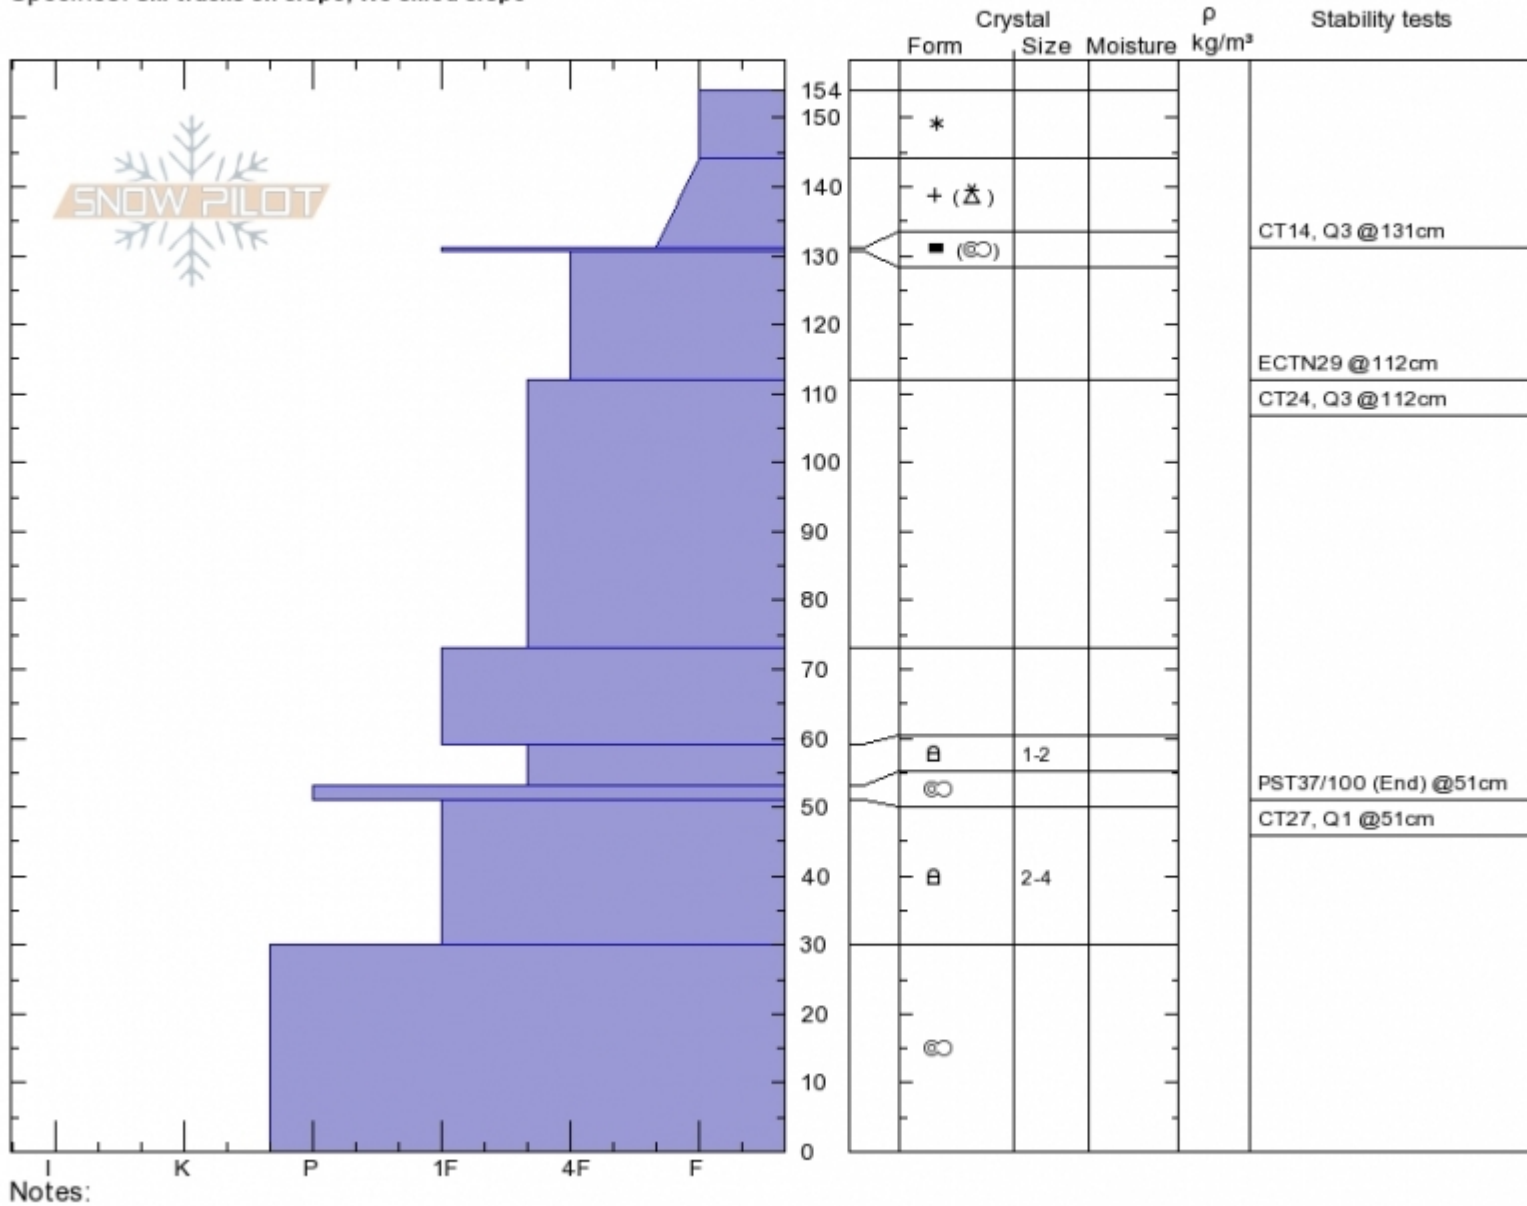

**Mt. Ellis**  
**Gallatin Range-N**  
**MT**  
 Elevation: **7680 ft**  
 Aspect: **67°**  
 Specifics: **Ski tracks on slope; We skied slope**

**Alex Marienthal**  
**Sun Jan 21 10:45 2018**  
 Co-ord: **45.57566N, -110.94952W**  
 Slope Angle: **25°**  
 Wind Loading: **no**

Stability: **Good**  
 Air Temperature:  
 Sky Cover: **CLR**  
 Precipitation: **NO**  
 Wind: **Calm**

**HS154**  
**Stability Test Notes**

Layer No

Advisory Region  
 Northern Gallatin  
 Northern Gallatin, 2018-01-21