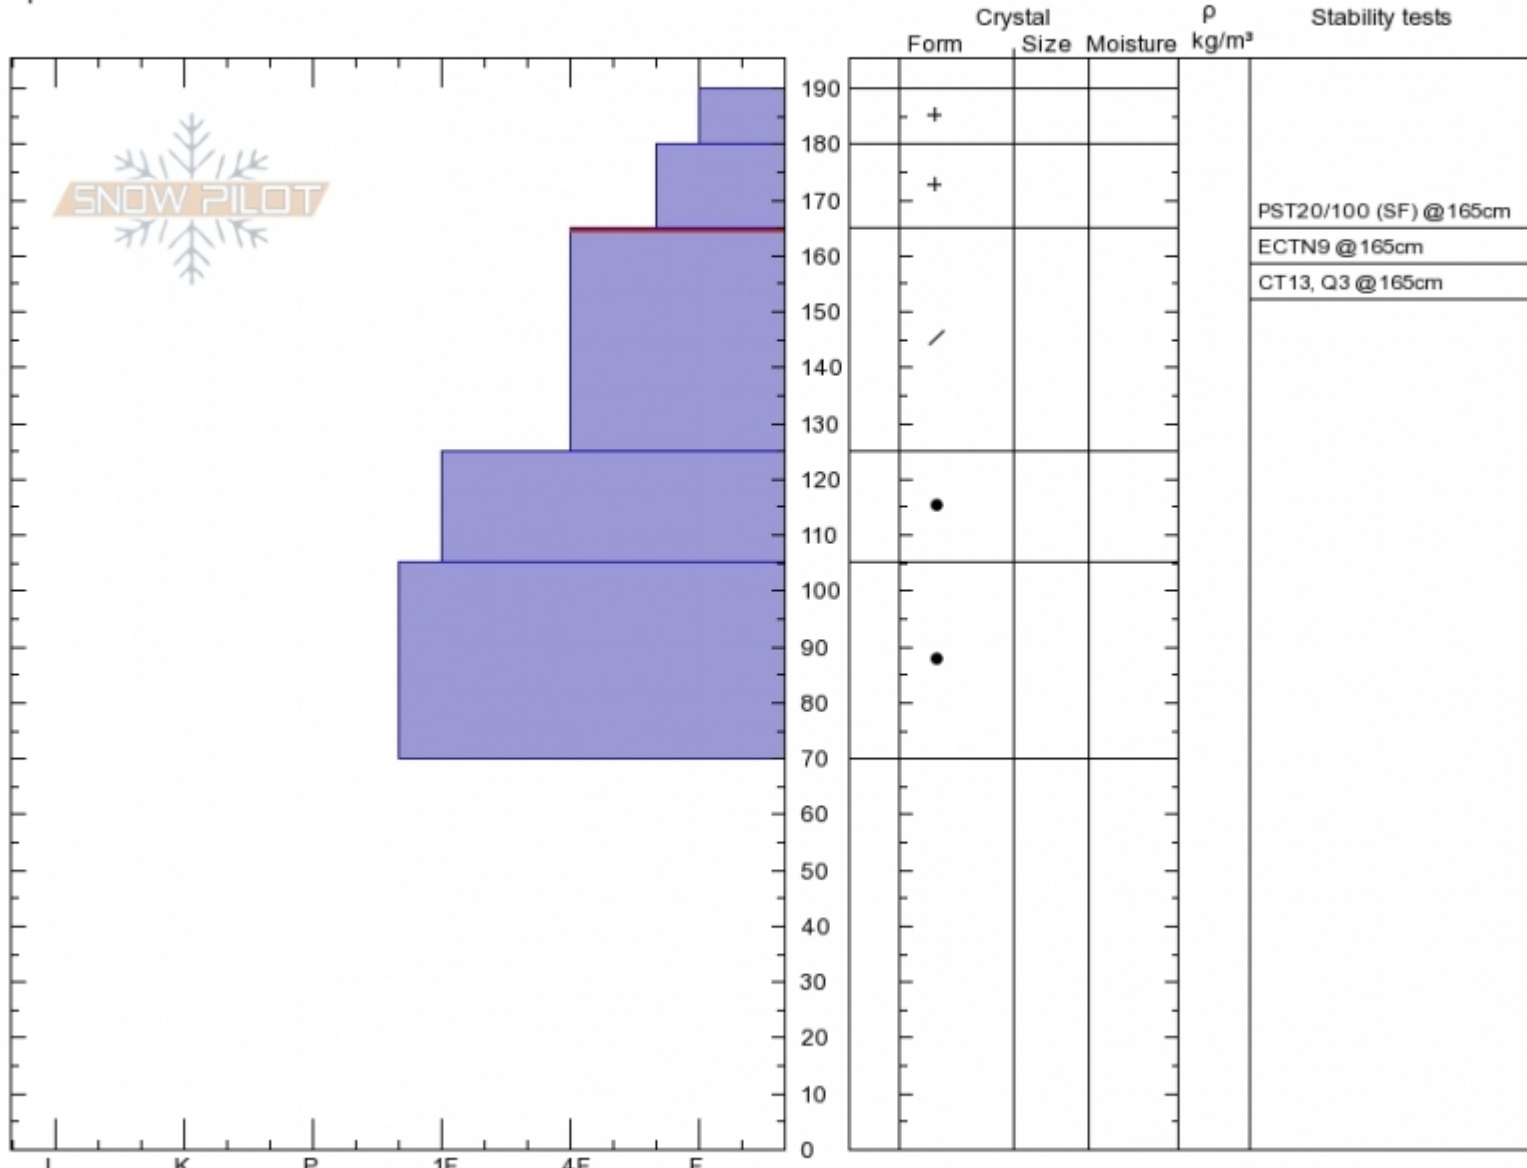

Bridger East
Bridger Range
MT
 Elevation: **8400 ft**
 Aspect: **70°**
 Specifics:

Eric Knoff
Fri Jan 19 12:00 2018
 Co-ord: **45.82730N, -110.93175W**
 Slope Angle: **35°**
 Wind Loading: **no**

Stability: **Good**
 Air Temperature: **-4°C**
 Sky Cover: **OVC**
 Precipitation: **S1**
 Wind: **W Light Breeze**

HS190
Stability Test Notes

Layer No
125-165: F

Notes: Lots of new snow. 12" totaling 1" SWE. Strong snowpack. CPST 19/100 sf 165

Advisory Region
 Bridger Range
 Bridger Range, 2018-01-20