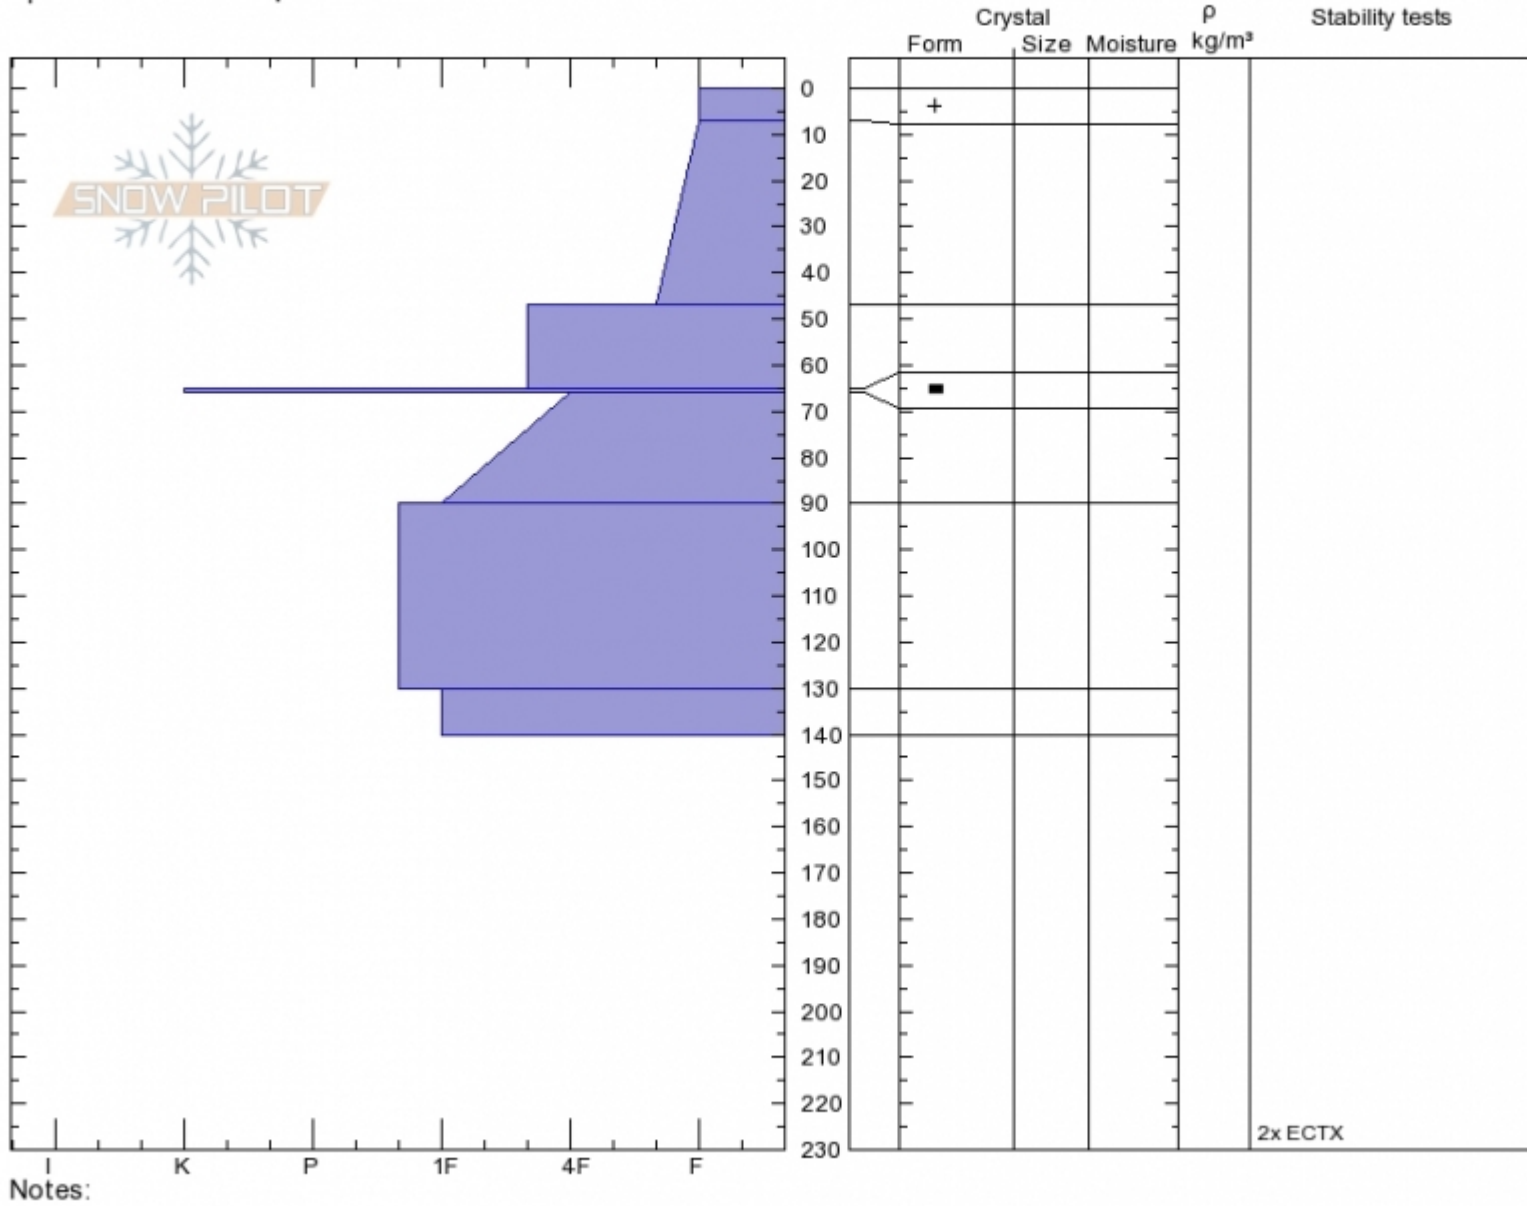

Rasta Chute
Beartooths
MT
 Elevation: **9900 ft**
 Aspect: **210°**
 Specifics: **We skied slope**

Doug Chabot-Admin
Sun Jan 14 12:30 2018
 Co-ord: **45.07151N, -109.94585W**
 Slope Angle: **34°**
 Wind Loading: **previous**

Stability: **Good**
 Air Temperature: **-4°C**
 Sky Cover: **SCT**
 Precipitation: **NO**
 Wind: **NW Calm**

HS230
Stability Test Notes

Layer No

Advisory Region
 Cooke City
 Cooke City, 2018-01-17