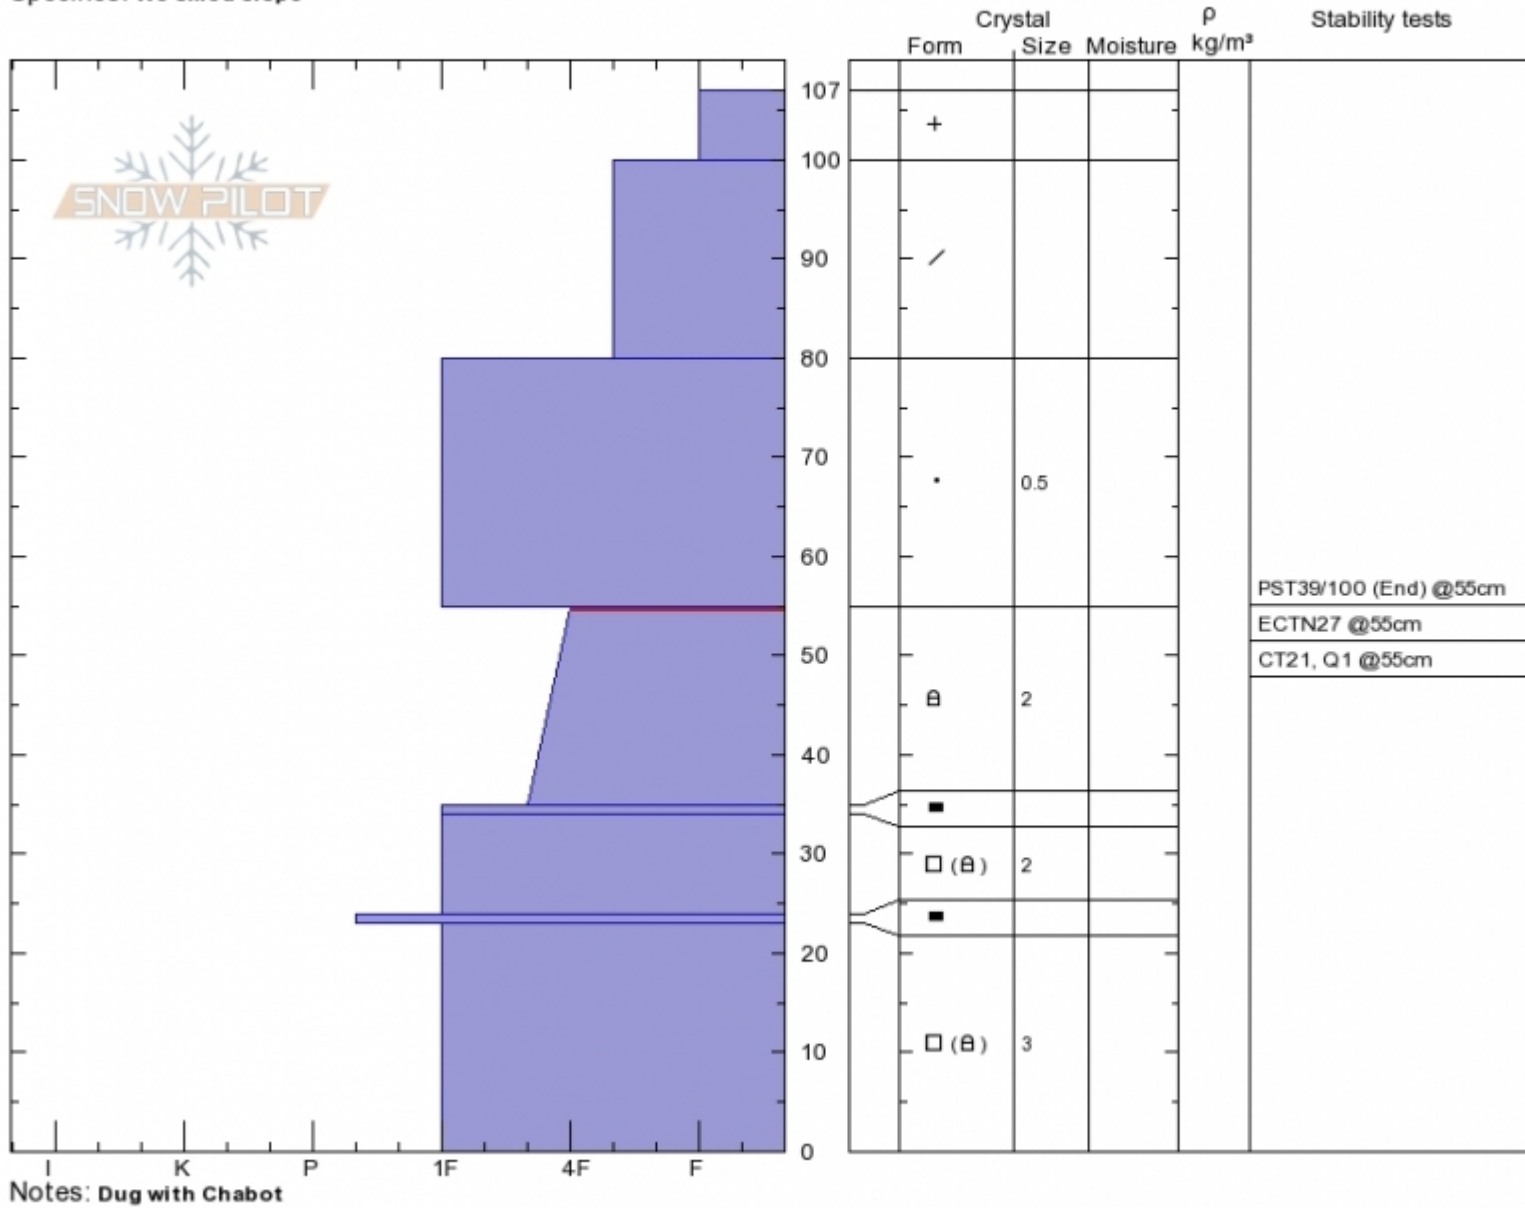

**Bacon Rind High**  
**Madison Range-S**  
**MT**

Elevation: **9200 ft**  
 Aspect: **105°**  
 Specifics: **We skied slope**

**Gabrielle Antonioli**  
**Thu Jan 11 11:42 2018**  
 Co-ord: **44.96921N, -111.09452W**  
 Slope Angle: **20°**  
 Wind Loading: **no**

Stability: **Fair**  
 Air Temperature: **-10°C**  
 Sky Cover: **OVC**  
 Precipitation: **S-1**  
 Wind: **W Light Breeze**

**HS107**  
**Stability Test Notes**

Layer No  
**35-55: Pro**

Advisory Region  
 Southern Madison  
 Southern Madison, 2018-01-11