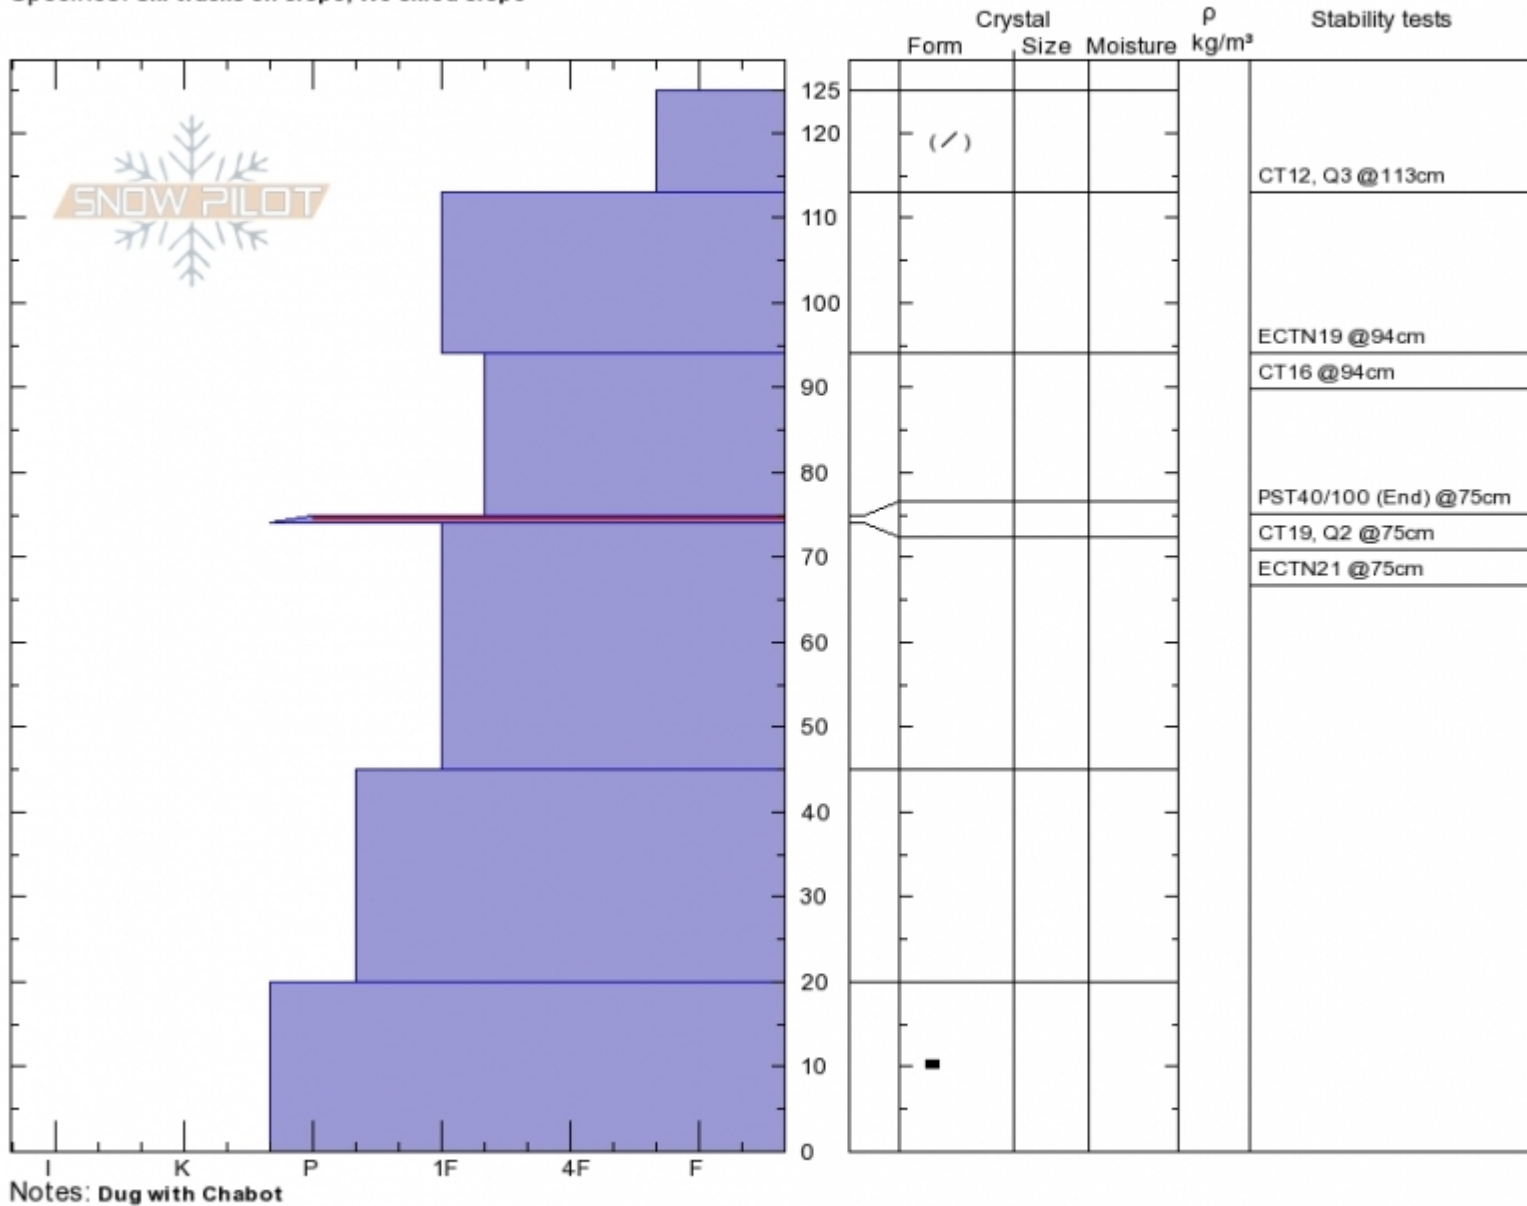

Divide
Gallatin Range-N
MT
 Elevation: **9400 ft**
 Aspect: **100°**
 Specifics: **Ski tracks on slope; We skied slope**

Gabrielle Antonioli
Mon Dec 11 11:36 2017
 Co-ord: **45.40189N, -110.96856W**
 Slope Angle: **27°**
 Wind Loading: **no**

Stability: **Very Good**
 Air Temperature: **32°C**
 Sky Cover: **CLR**
 Precipitation: **NO**
 Wind: **W Calm**

HS125
Stability Test Notes

Layer No
74-75: Pr

Advisory Region
 Northern Gallatin
 Longitude
 -110.97W
 Latitude
 45.40N

Forecast link: [GNFAC Avalanche Advisory for Tue Dec 12, 2017](#) [GNFAC Avalanche Advisory for Wed Dec 13, 2017](#)

Northern Gallatin, 2017-12-11